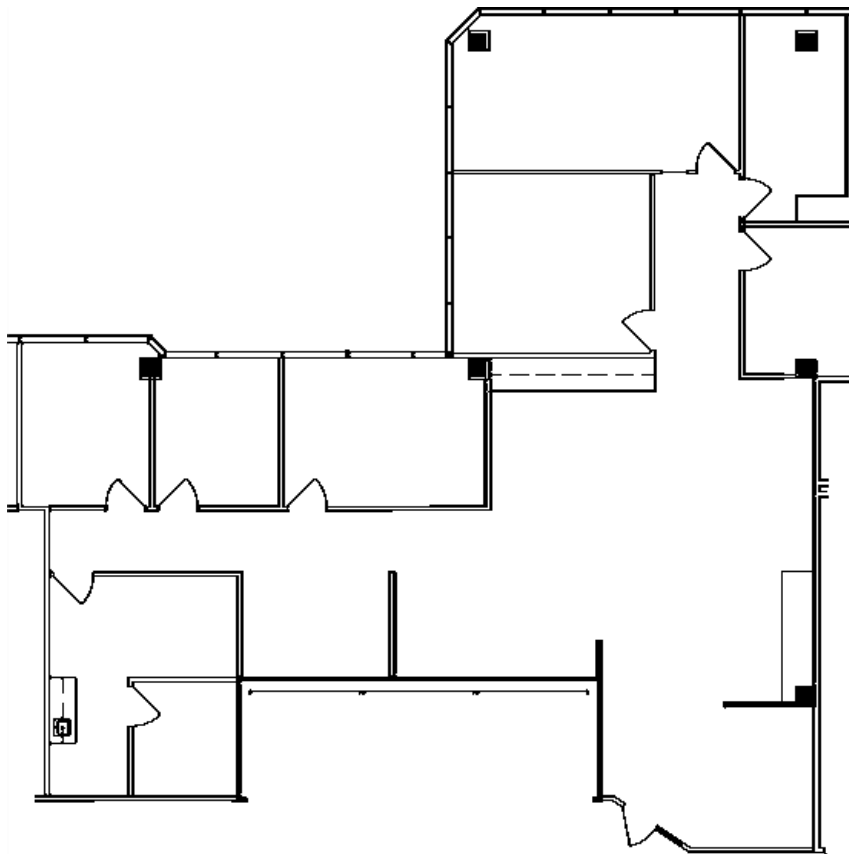

HARTMAN

616 FM 1960

Houston, TX 77090

Suite # 230

Approximately 3106 Rentable Square Feet

SPACE AVAILABLE

For more lease information contact us:

713-467-2222