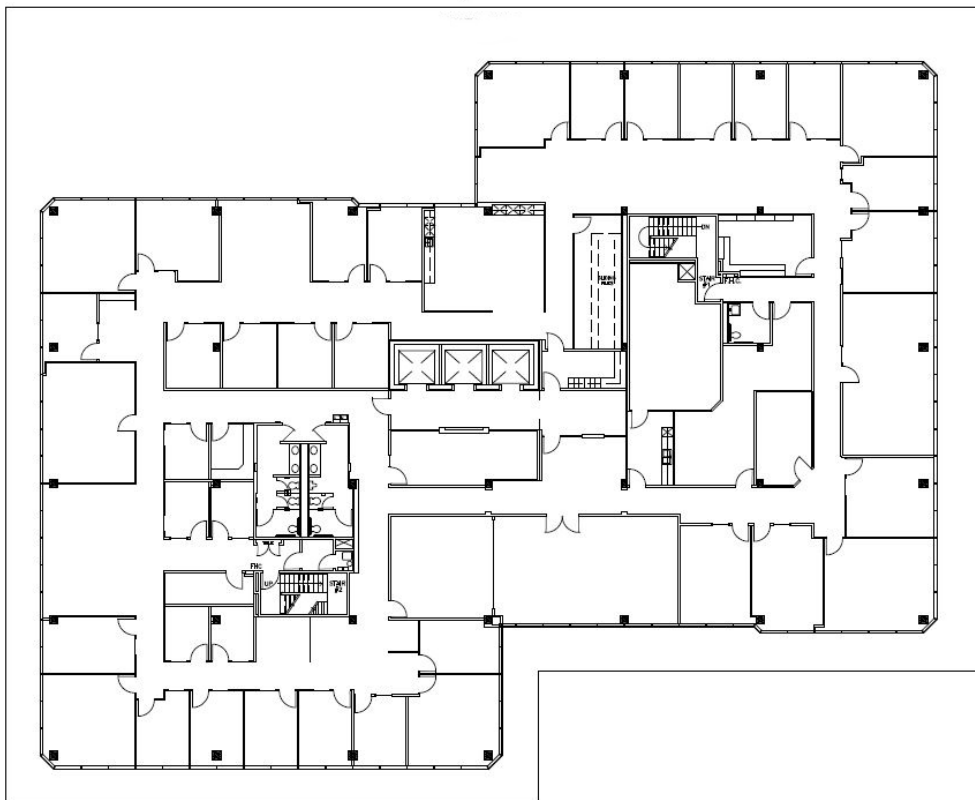

HARTMAN

616 FM 1960

Houston, TX 77090

Suite 800

Approximately 17,167 Rentable Square Feet

SPACE AVAILABLE

For more lease information contact us:

713-467-2222