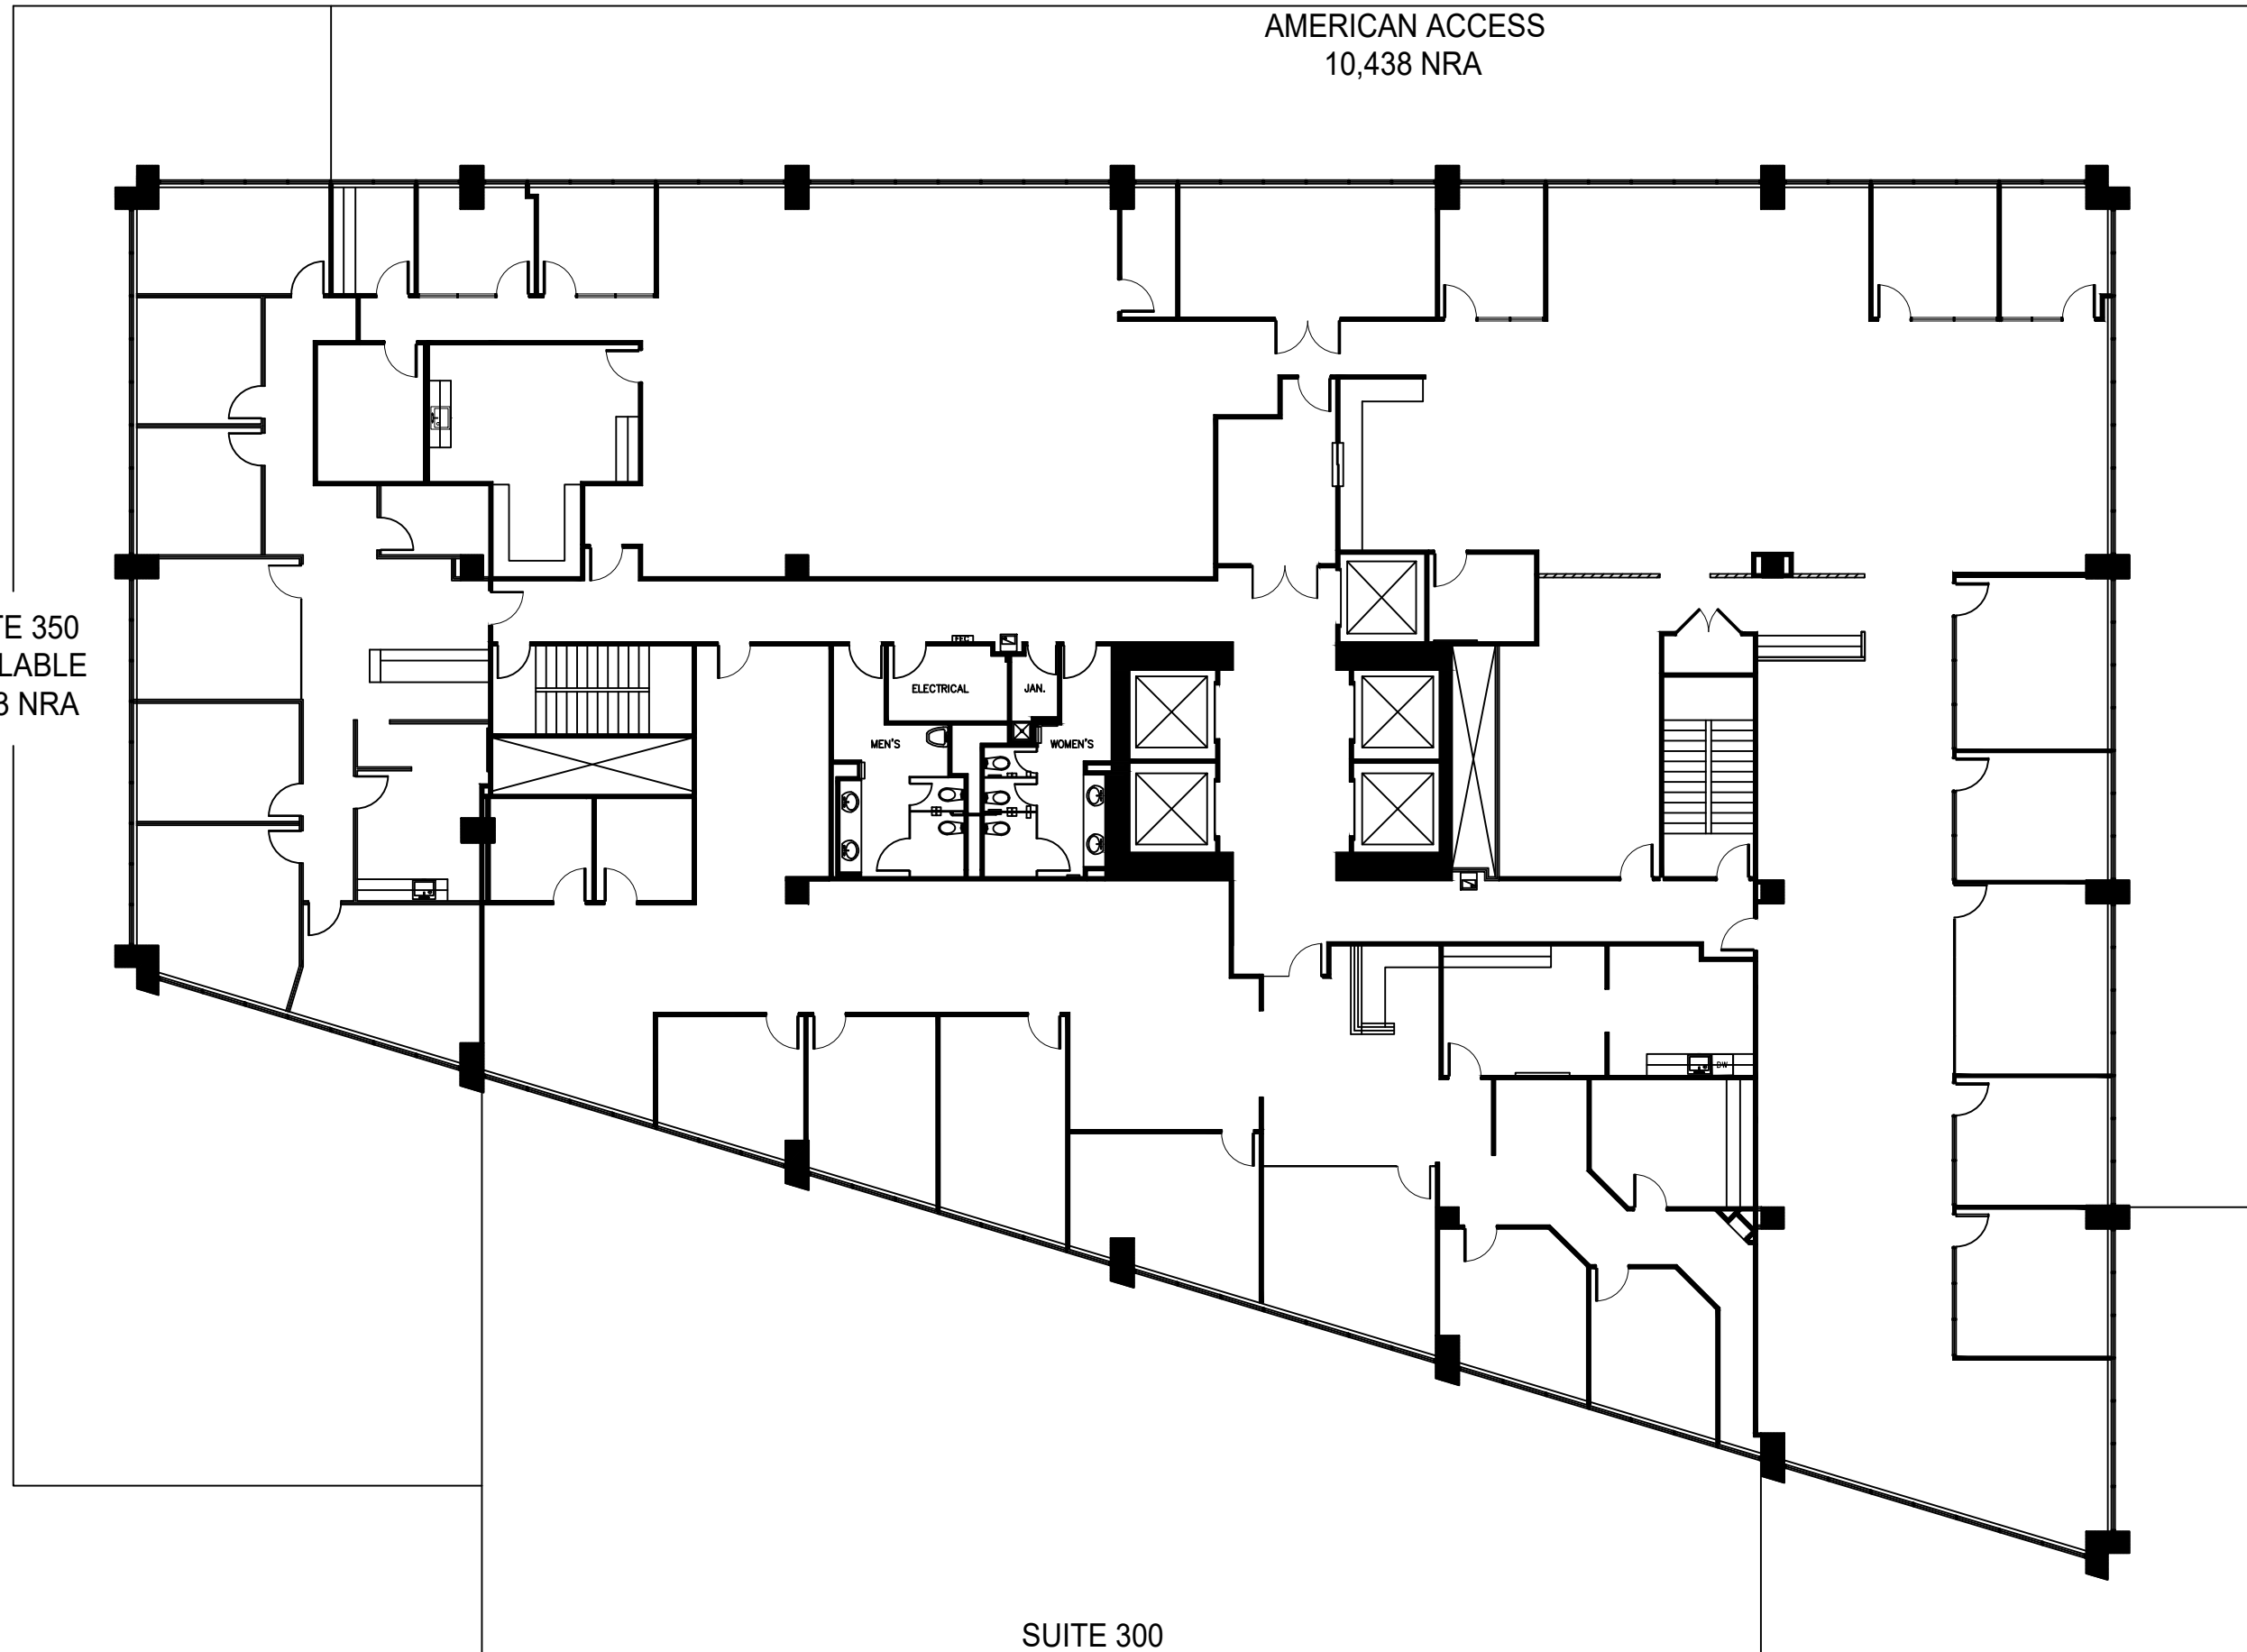

SUITE 380  
 AMERICAN ACCESS  
 10,438 NRA

SUITE 350  
 AVAILABLE  
 2,433 NRA

SUITE 300  
 AVAILABLE  
 5,074 NRA

 **LEVEL 03**

**1 FLOOR PLAN**  
 SCALE: 1/16"=1'-0"

FLOOR PLANS MAY NOT BE TO SCALE AND MAY NOT REFLECT EXISTING CONDITIONS AND SHALL NOT BE RELIED UPON AS SUCH THESE DRAWINGS ARE DESIGN INTENT AND ARE AN EXHIBIT TO THE LEASE

LEGEND		
EXISTING	NEW	LOW DEMO
WALLS: [Solid line]	[Dashed line]	[Hatched area]
NEW/RELOCATED DOOR: [Door symbol]	N/R	

ISSUE DATES		
NO.	DATE	REVISION
1	04-20-23	LEASING REVIEW

**GATEWAY TOWER**  
 8111 LBJ FREEWAY  
 DALLAS, TX 75251  
 LEVEL 03

PROJECT:	692- GATEWAY TOWER
PLOT SCALE:	1/16"=1'-0"
SHEET SIZE:	11 X 17
CHECKED BY:	AE
DRAWN BY:	AE
FILE NAME:	692- GATEWAY TOWER

SHEET TITLE  
**EXISTING PLAN**

SHEET NUMBER  
**EX-1**