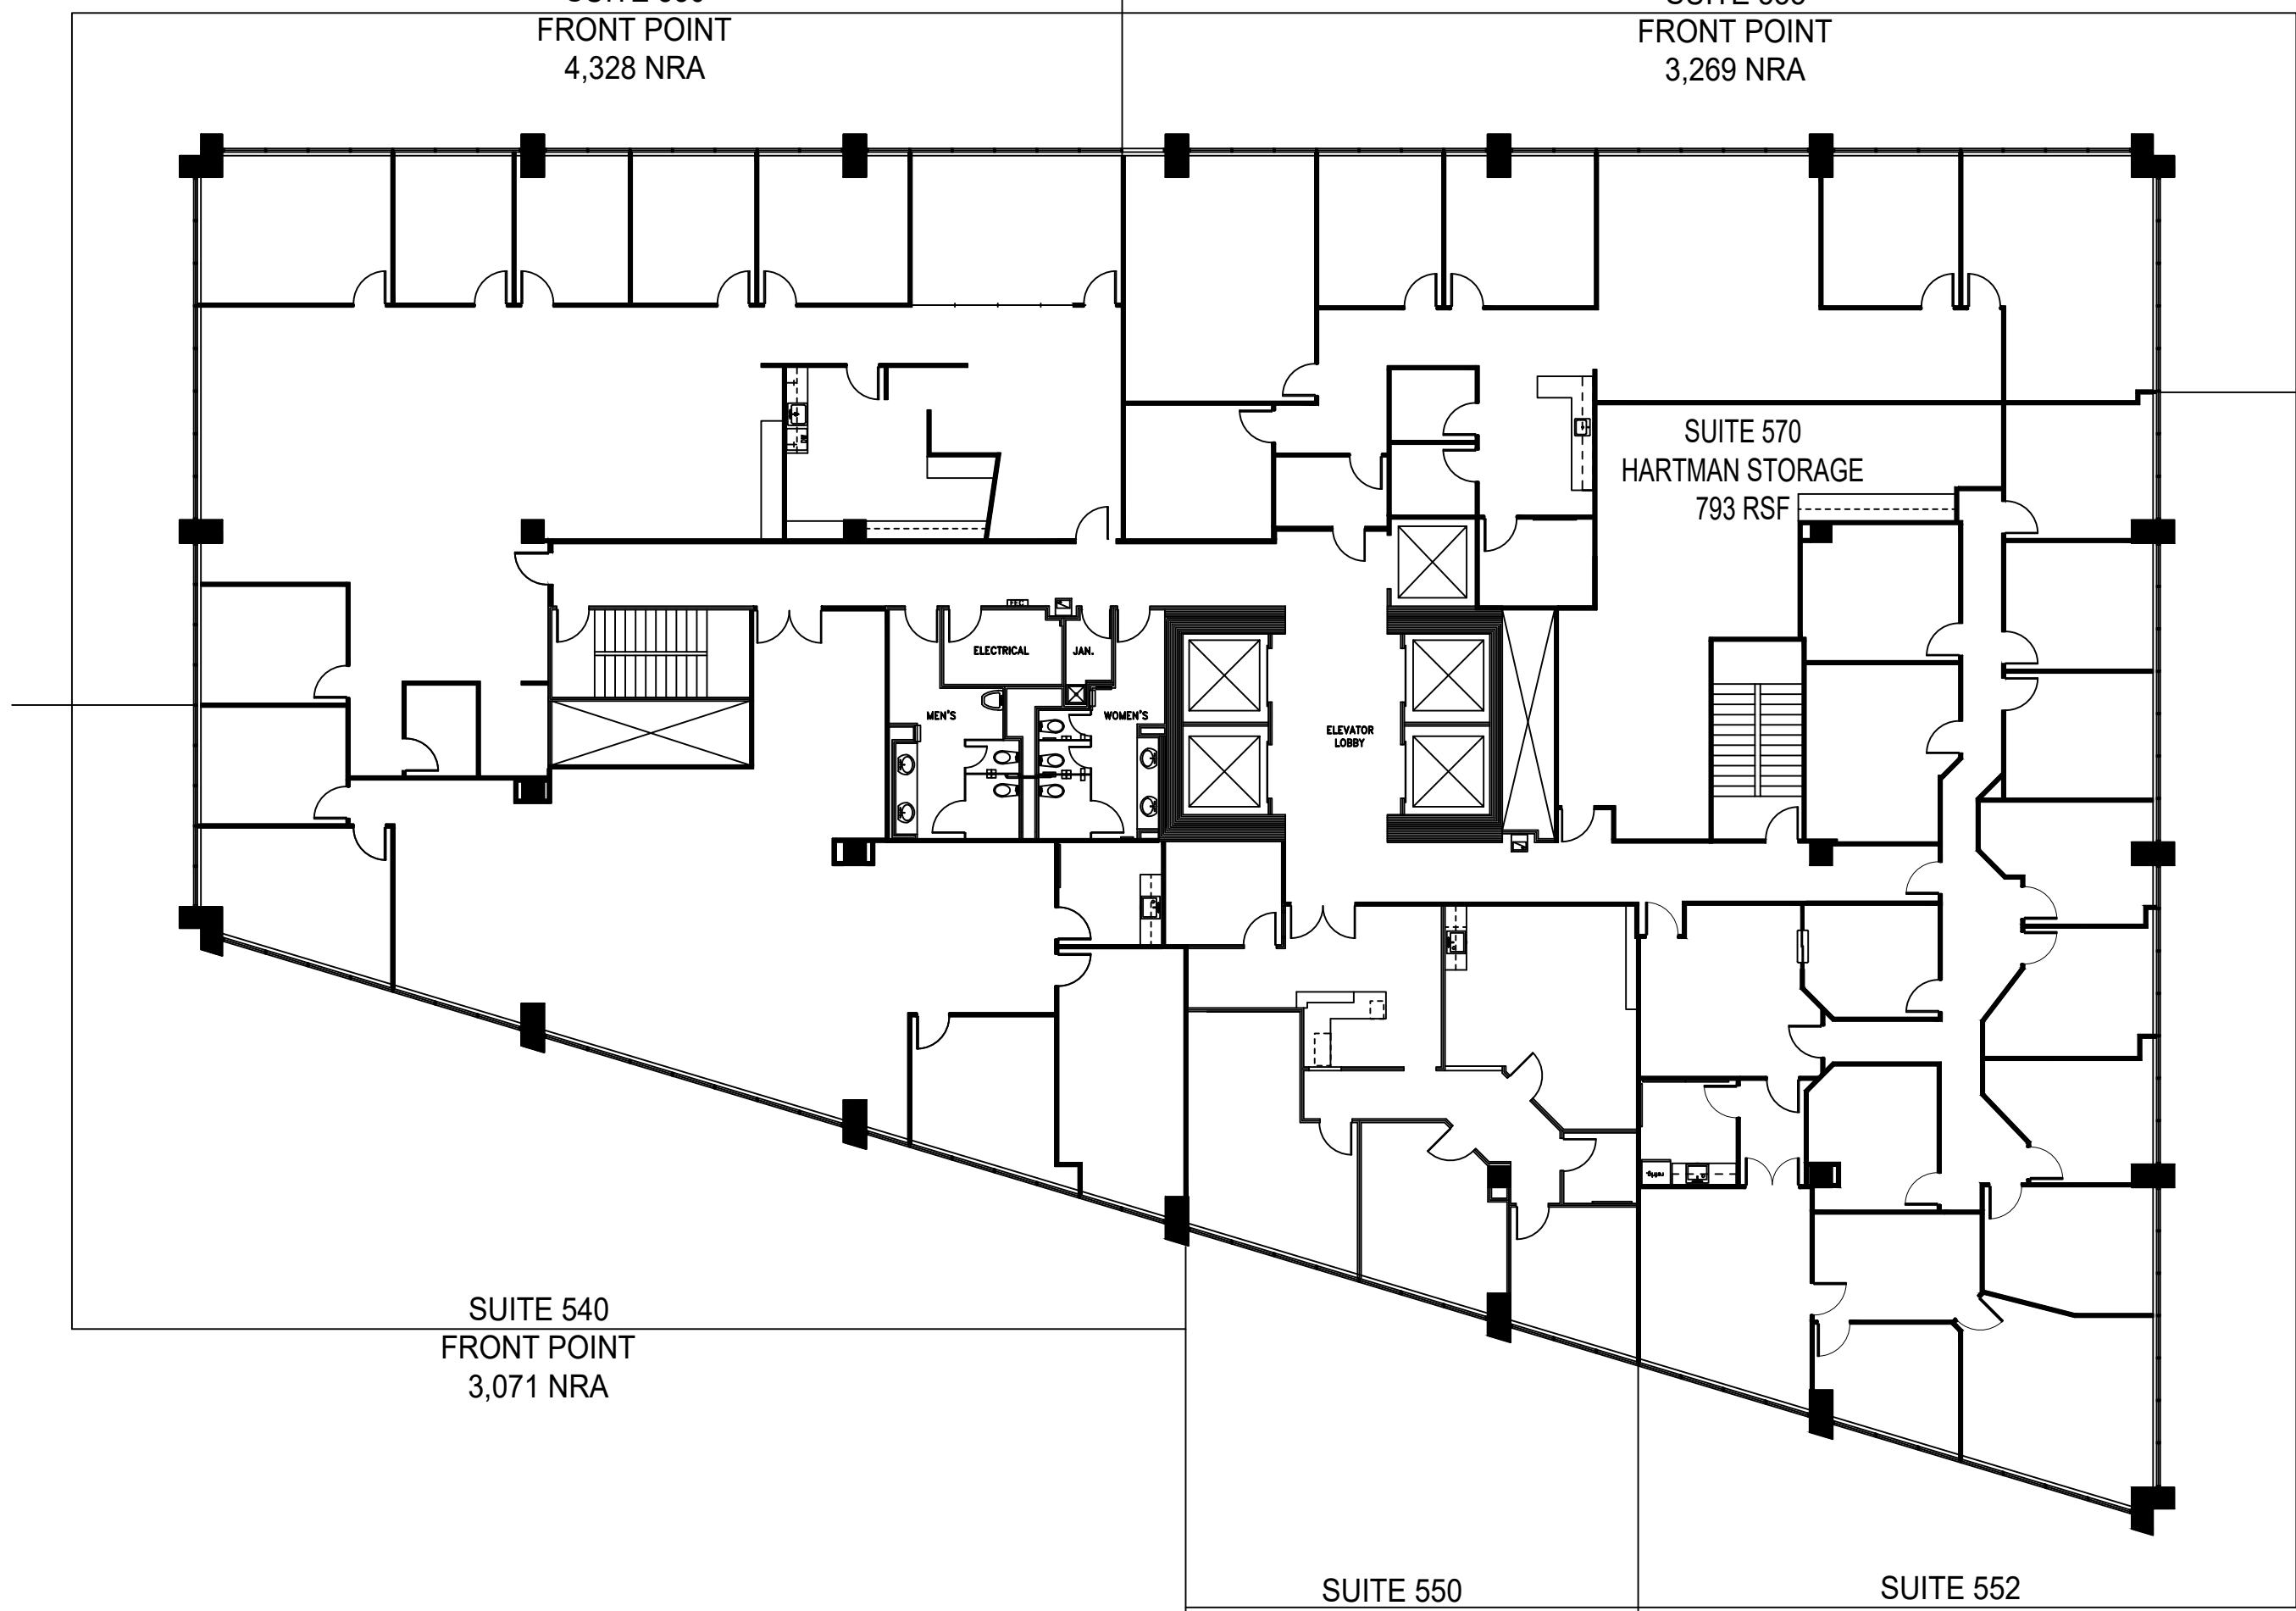

SUITE 530
FRONT POINT
4,328 NRA

SUITE 555
FRONT POINT
3,269 NRA

SUITE 570
HARTMAN STORAGE
793 RSF

SUITE 540
FRONT POINT
3,071 NRA

SUITE 550
JOHN HANCOCK
1,840 NRA

SUITE 552
AVAILABLE
4,550 NRA

LEGEND

EXISTING	NEW	DEMO
PARTITIONS: [Solid Line]	[Dashed Line]	[Dotted Line]
NEW/RELOCATED DOOR: [Arc]	[Arc]	[Arc]

ISSUE DATES

1	04-20-23	LEASING REVIEW

GATEWAY TOWER
8111 LBJ FREEWAY
DALLAS, TX 75251
LEVEL 05

PROJECT:	692-GATEWAY TOWER
PLOT SCALE:	N.T.S.
CHECKED BY:	AE
FILE NAME:	692-GATEWAY TOWER

SHEET TITLE
EXISTING PLAN

SHEET NUMBER
EX-1