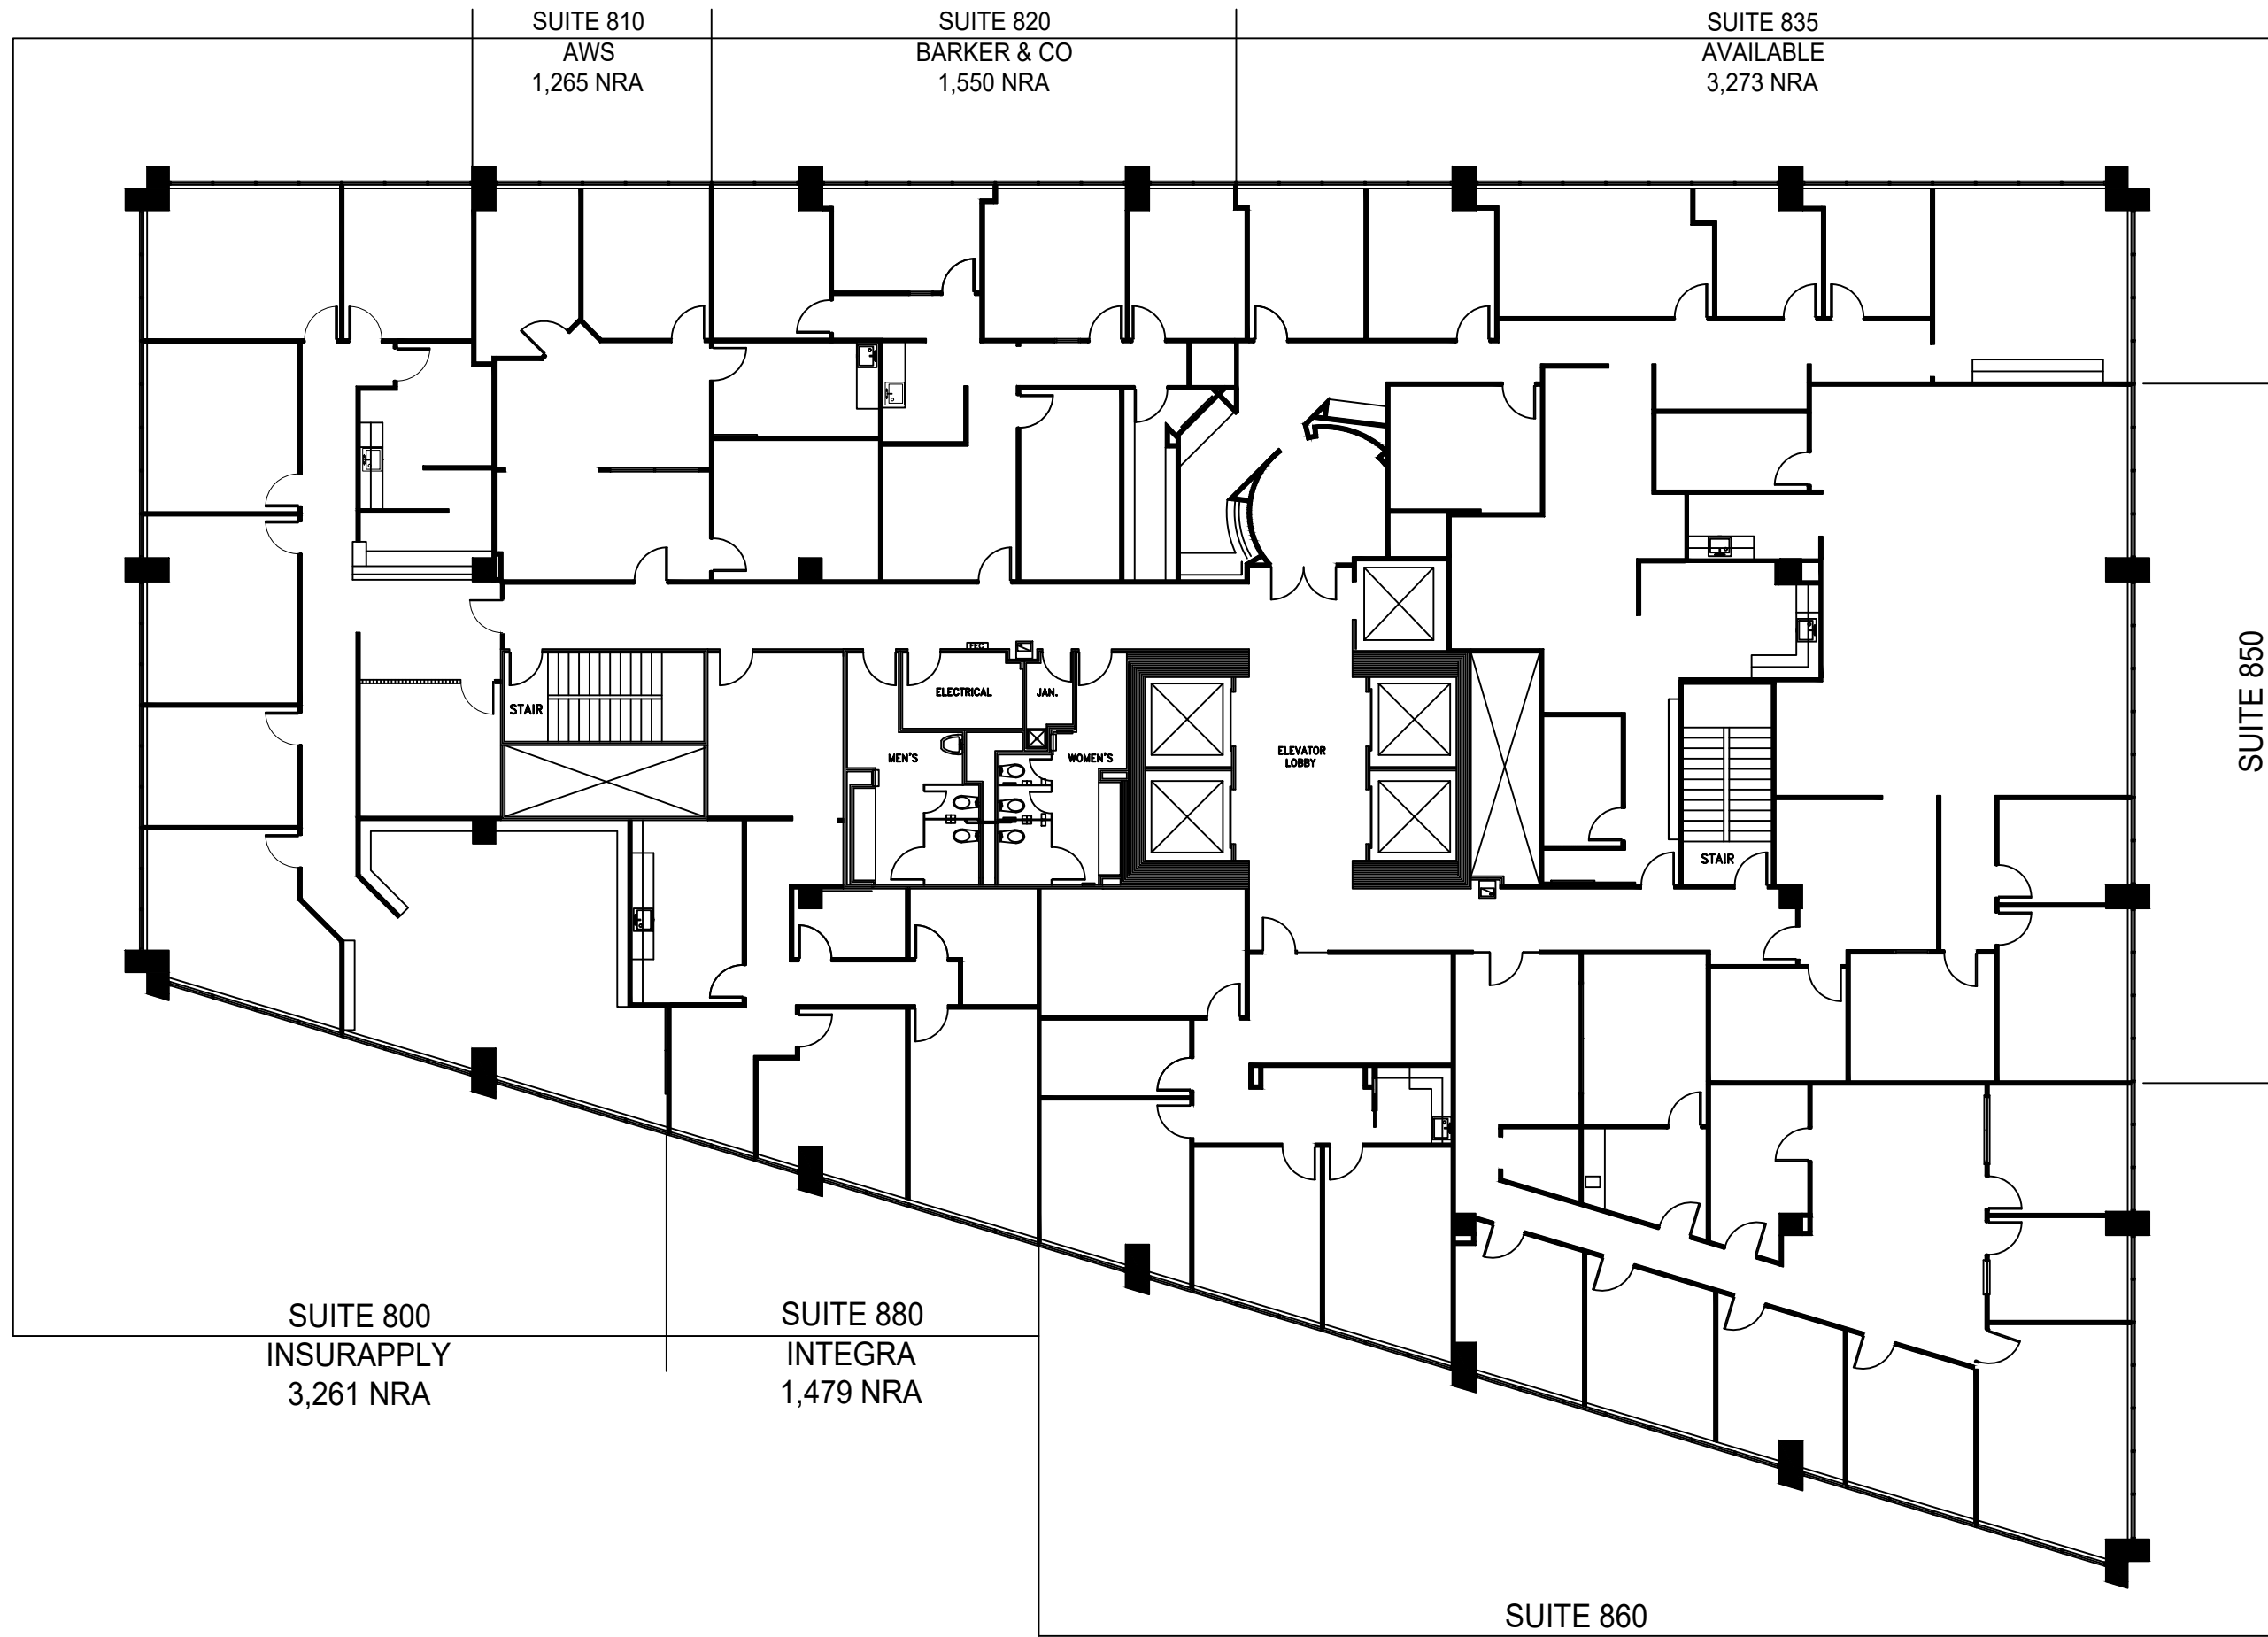

ISSUE DATES	
NO.	DATE UPDATED
1	04-21-23

**GATEWAY TOWER**  
 8111 LBJ FREEWAY,  
 DALLAS, TX 75251  
 LEVEL 8

PROJECT:	692-GATEWAY TOWER
PLOT SCALE:	N.T.S.
CHECKED BY:	AE
FILE NAME:	692-GATEWAY TOWER

SHEET TITLE  
**EXISTING PLAN**

SHEET NUMBER  
**EX-1**

**LEVEL 08**

**1 FLOOR PLAN**  
 SCALE: 1/16"=1'-0"

FLOOR PLANS MAY NOT BE TO SCALE AND MAY NOT REFLECT EXISTING CONDITIONS AND SHALL NOT BE RELIED UPON AS SUCH THESE DRAWINGS ARE DESIGN INTENT AND ARE AN EXHIBIT TO THE LEASE