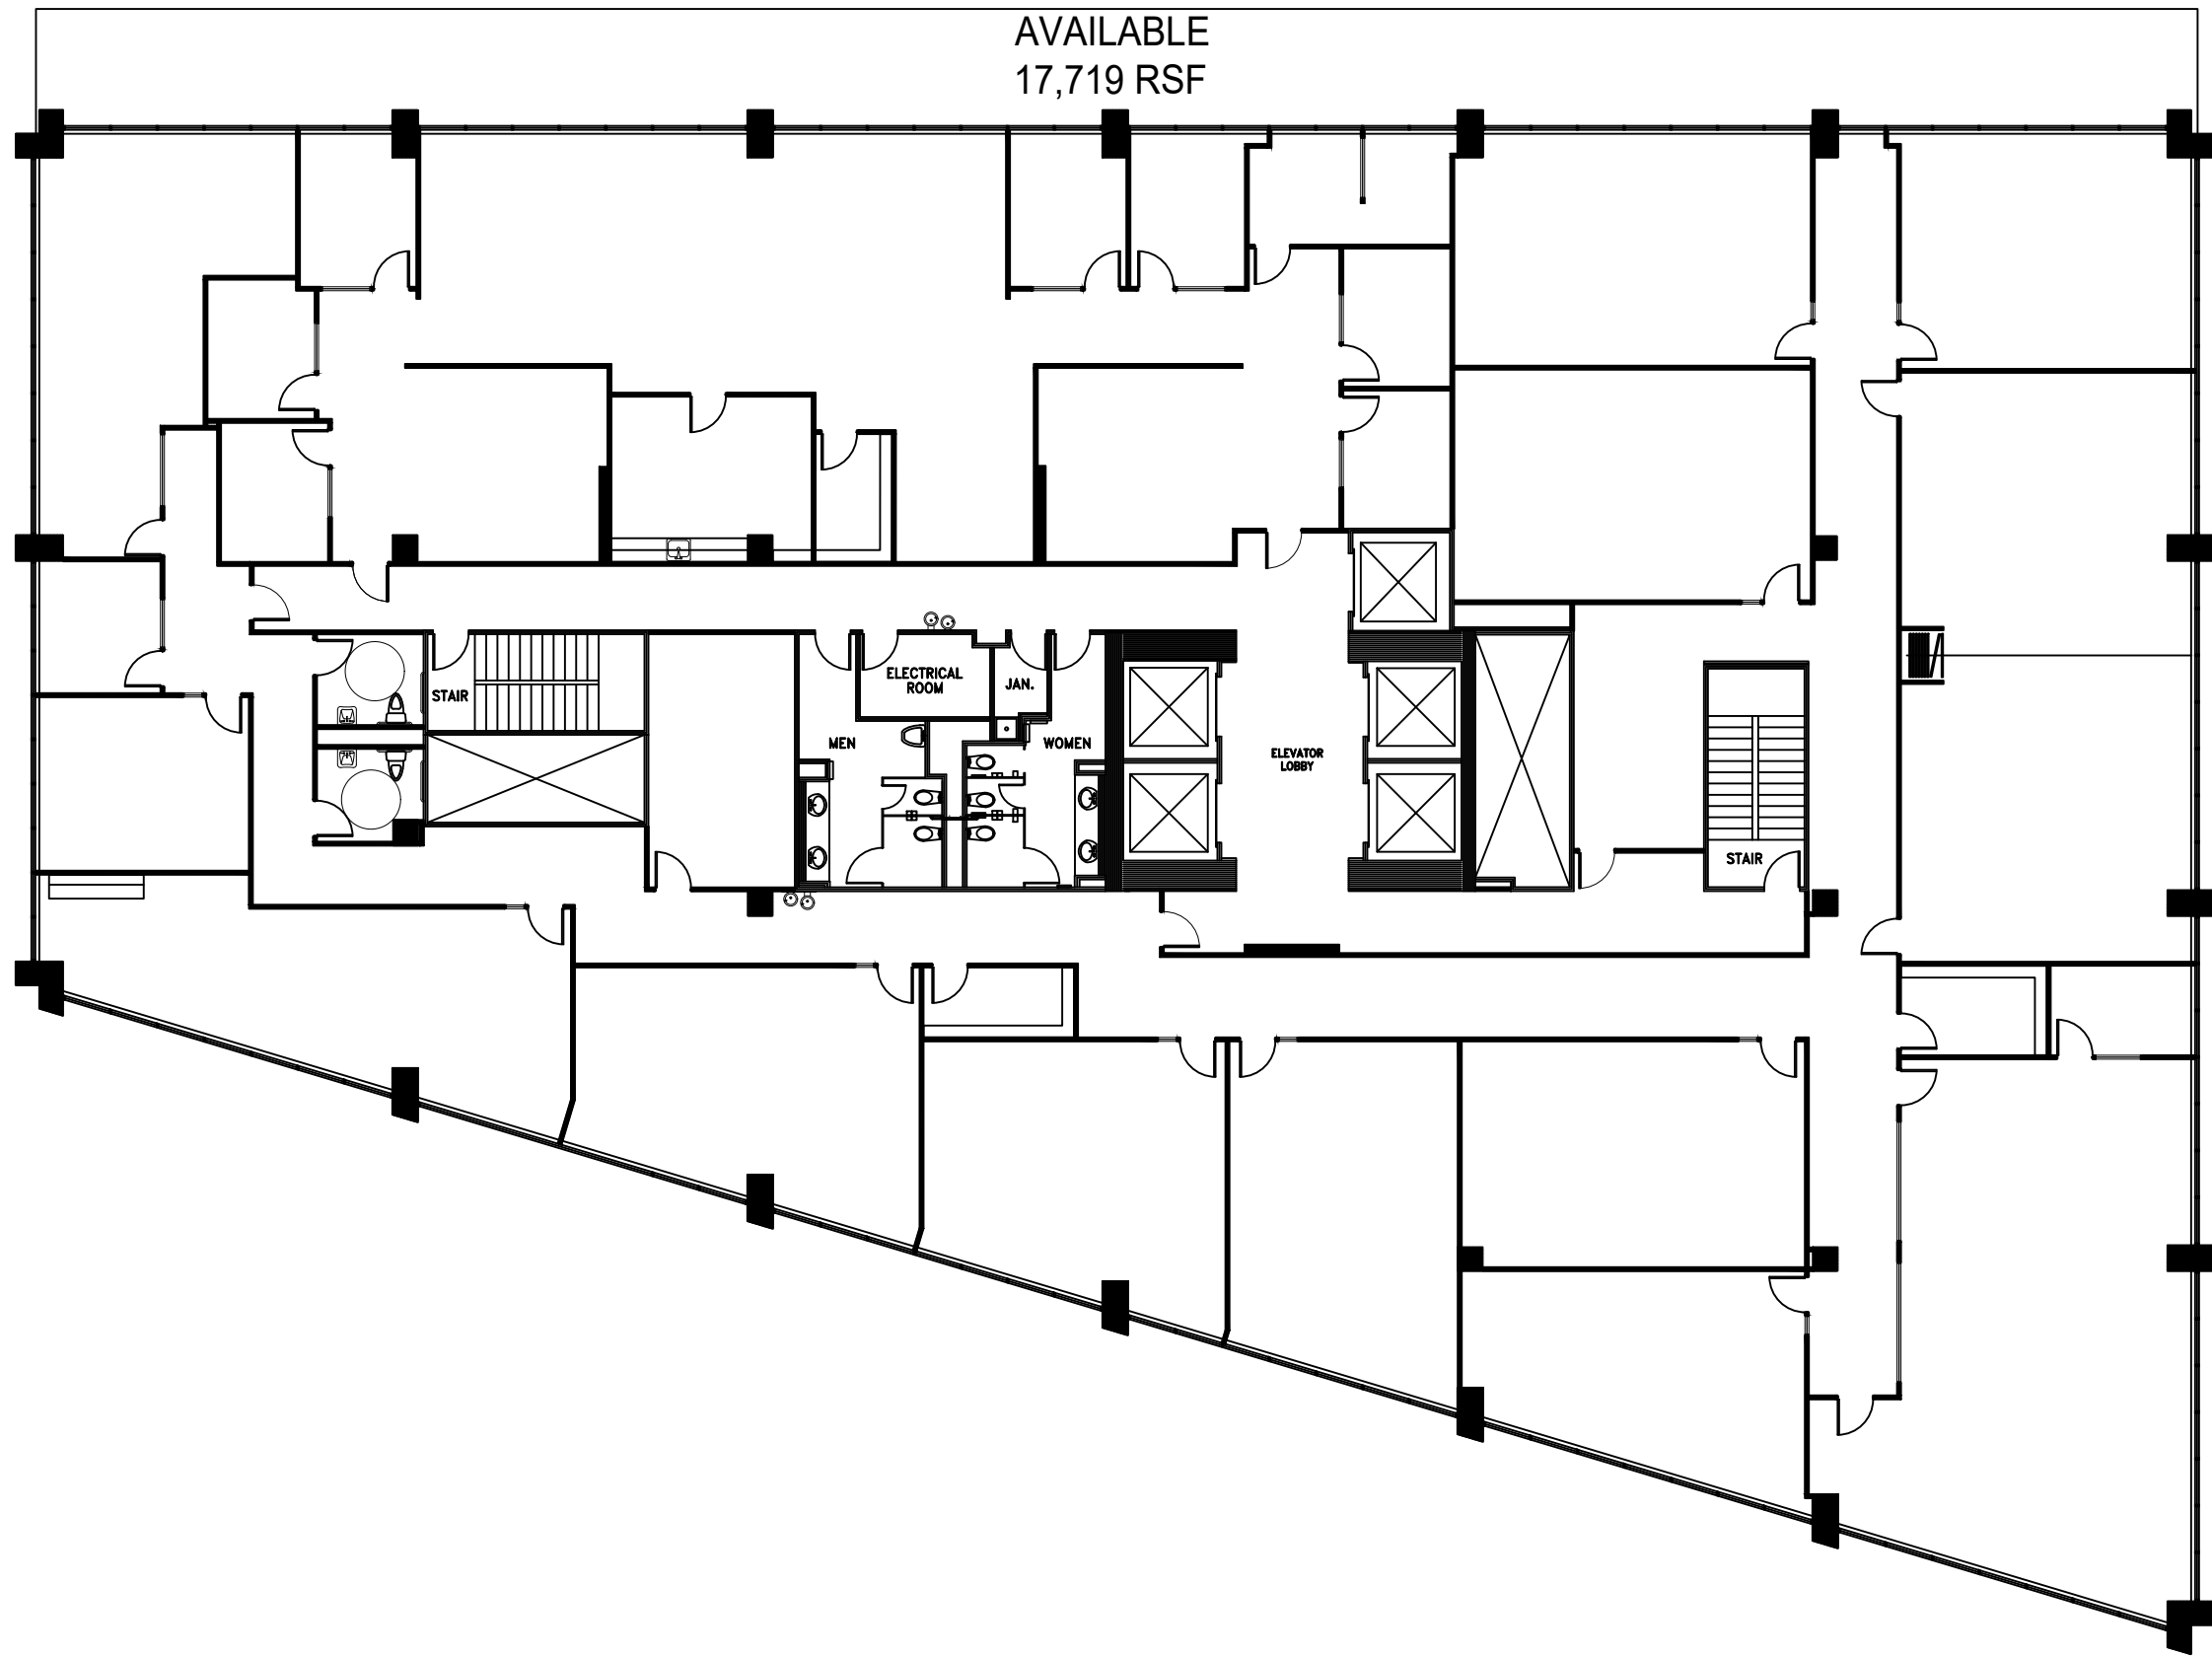

SUITE 1100
AVAILABLE
17,719 RSF

 **LEVEL 11**

1 FLOOR PLAN
SCALE: 1/16"=1'-0"

FLOOR PLANS MAY NOT BE TO SCALE AND MAY NOT REFLECT EXISTING CONDITIONS AND SHALL NOT BE RELIED UPON AS SUCH. THESE DRAWINGS ARE DESIGN INTENT AND ARE AN EXHIBIT TO THE LEASE.

SILVER STAR
PROPERTIES
2909 HILLCROFT, SUITE 420
HOUSTON, TX 77057

ISSUE DATES	
NO.	DATE UPDATED
1	04-24-23

GATEWAY TOWER
8111 LBJ FREEWAY
DALLAS, TX 75251
LEVEL 11

PROJECT: 692- GATEWAY TOWER
PLOT SCALE: 1/16"=1'-0" SHEET SIZE: 11 X 17
CHECKED BY: AE DRAWN BY: AE
FILE NAME: 692- GATEWAY TOWER

SHEET TITLE
EXISTING PLAN

SHEET NUMBER
EX-1