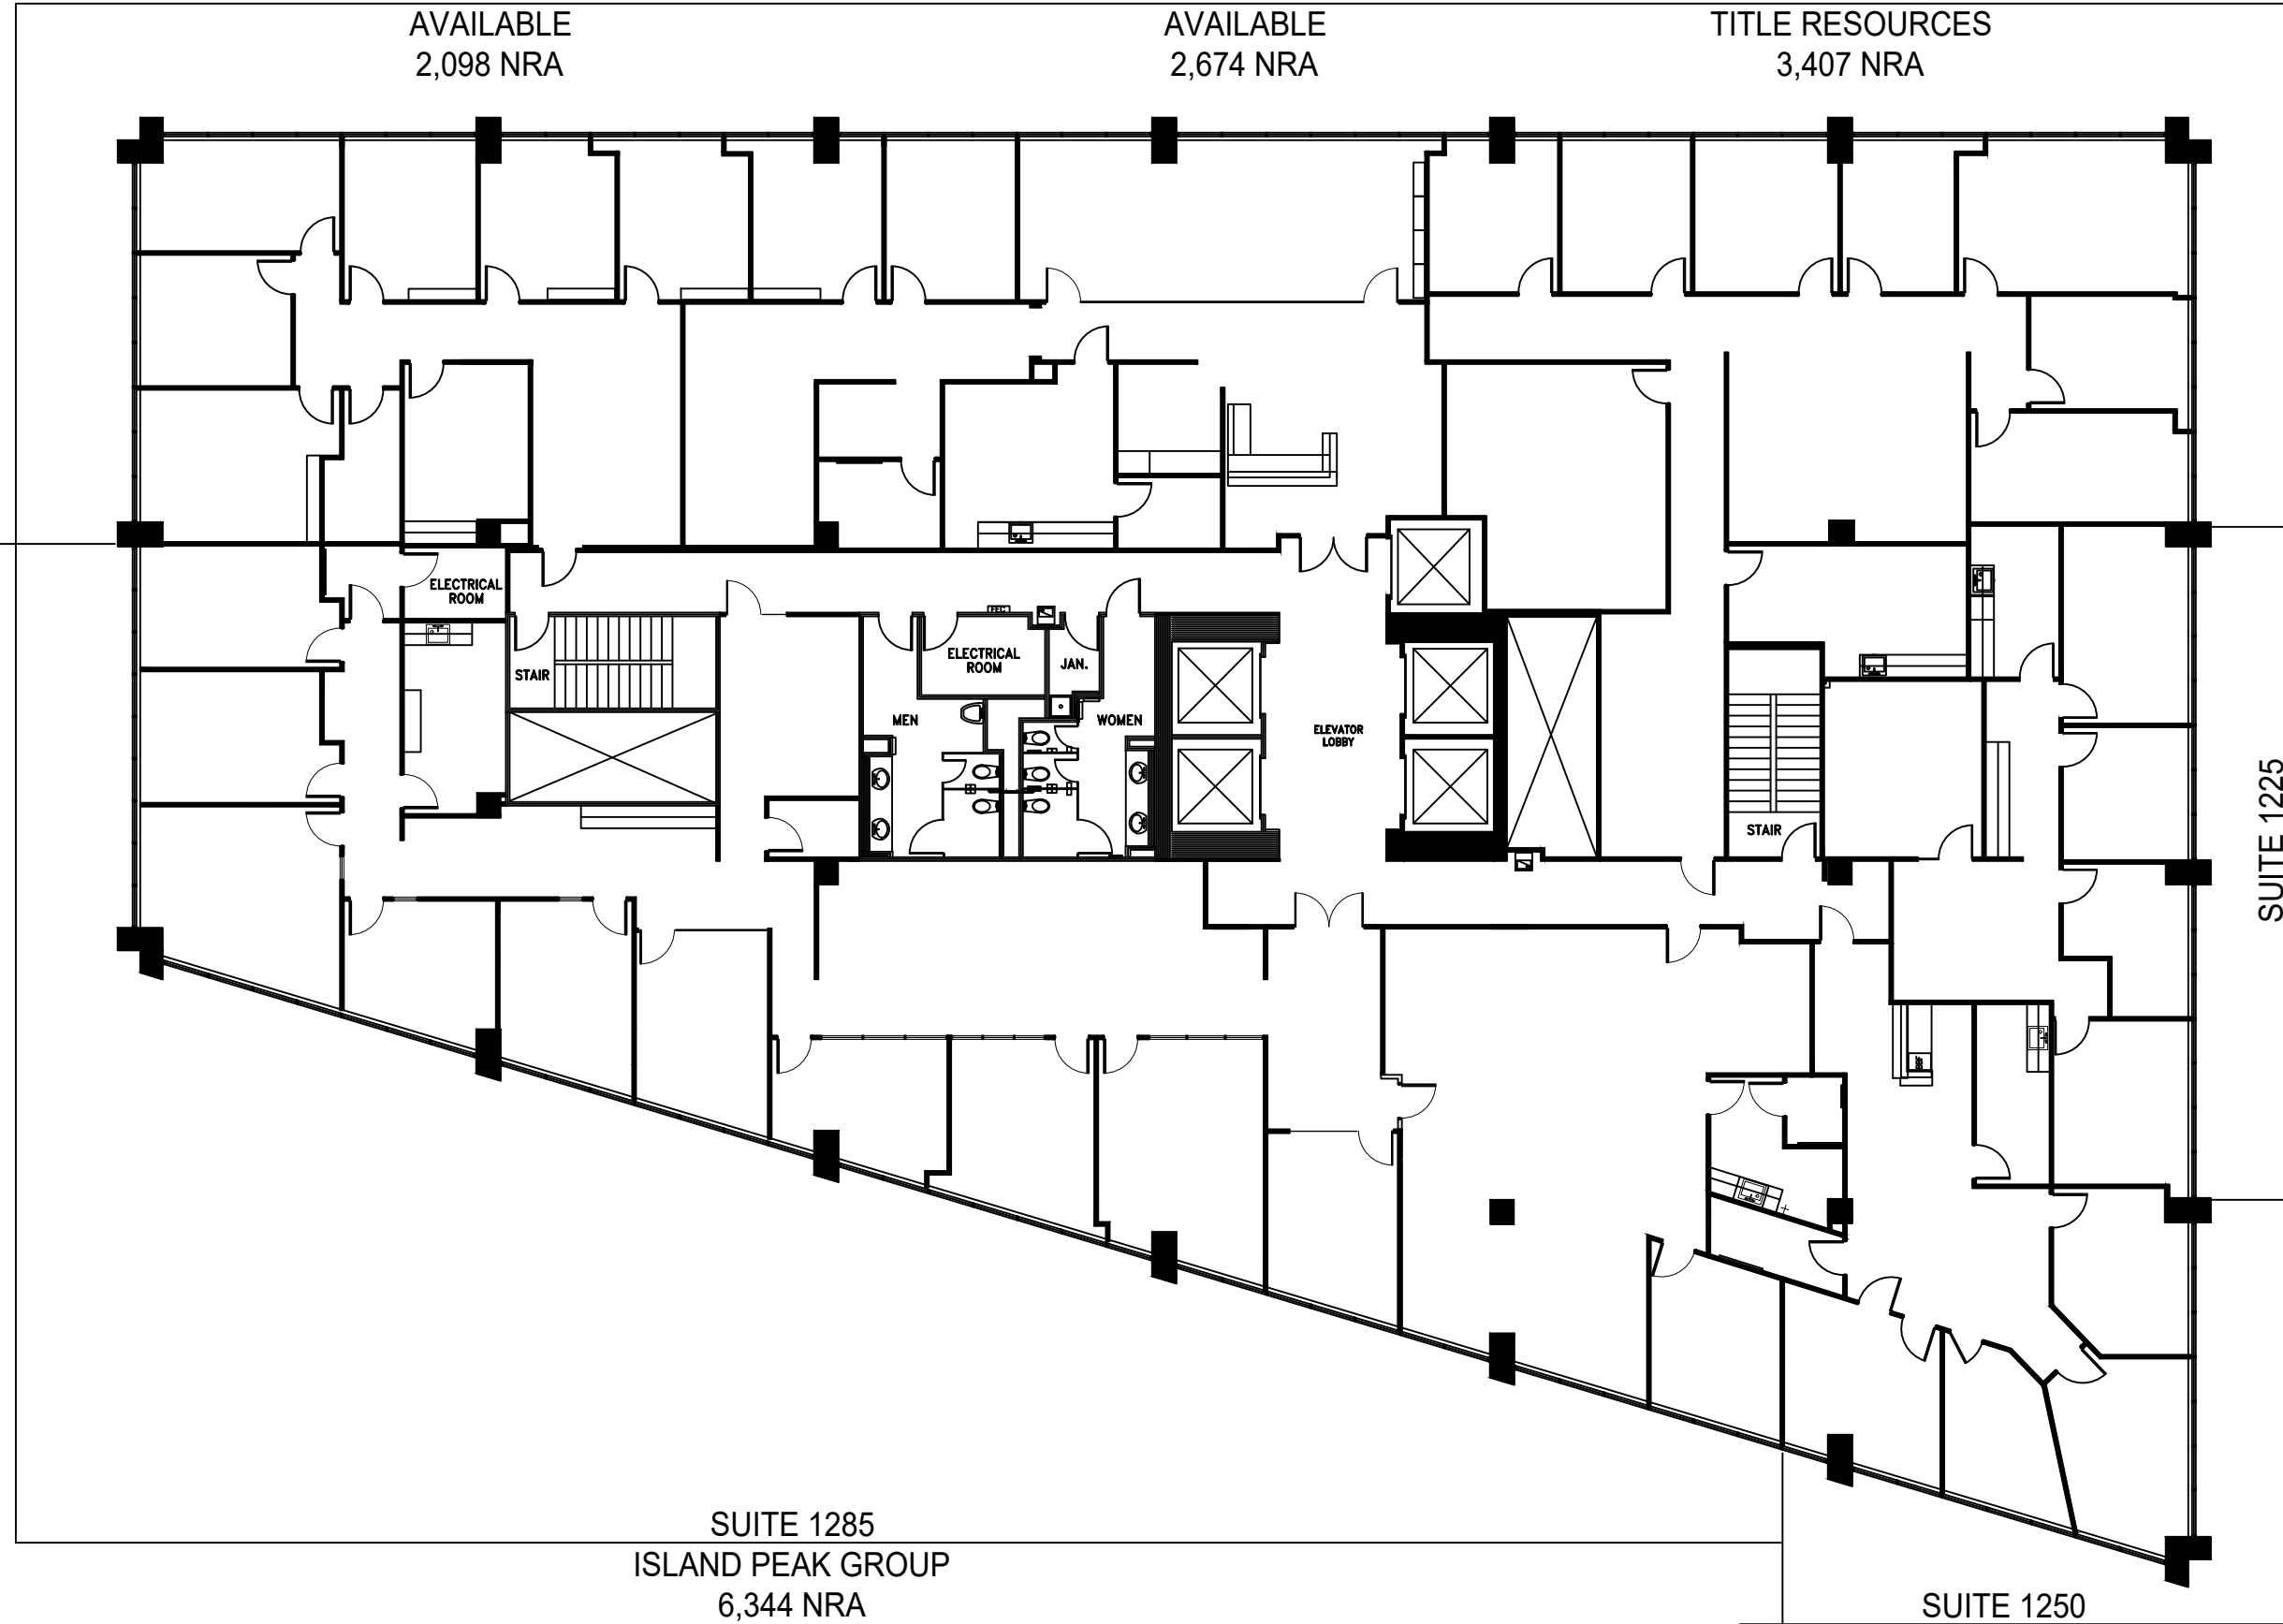

SUITE 1220  
AVAILABLE  
2,098 NRA

SUITE 1210  
AVAILABLE  
2,674 NRA

SUITE 1200  
TITLE RESOURCES  
3,407 NRA

SUITE 1225  
ACME COMMUNITY  
SERVICES  
1,580 NRA

SUITE 1285  
ISLAND PEAK GROUP  
6,344 NRA

SUITE 1250  
AVAILABLE  
1,651 NRA

ISSUE DATES	
NO.	DATE UPDATED
1	04-24-23

**GATEWAY TOWER**  
8111 LBJ FREEWAY,  
DALLAS, TX 75251  
LEVEL 12

PROJECT: 692-GATEWAY TOWER  
PLOT SCALE: N.T.S. SHEET SIZE: 11 X 17  
CHECKED BY: AE DRAWN BY: AE  
FILE NAME: 692-GATEWAY TOWER

SHEET TITLE  
**EXISTING PLAN**

SHEET NUMBER  
**EX-1**

FLOOR PLANS MAY NOT BE TO SCALE AND MAY NOT REFLECT EXISTING CONDITIONS AND SHALL NOT BE RELIED UPON AS SUCH THESE DRAWINGS ARE DESIGN INTENT AND ARE AN EXHIBIT TO THE LEASE