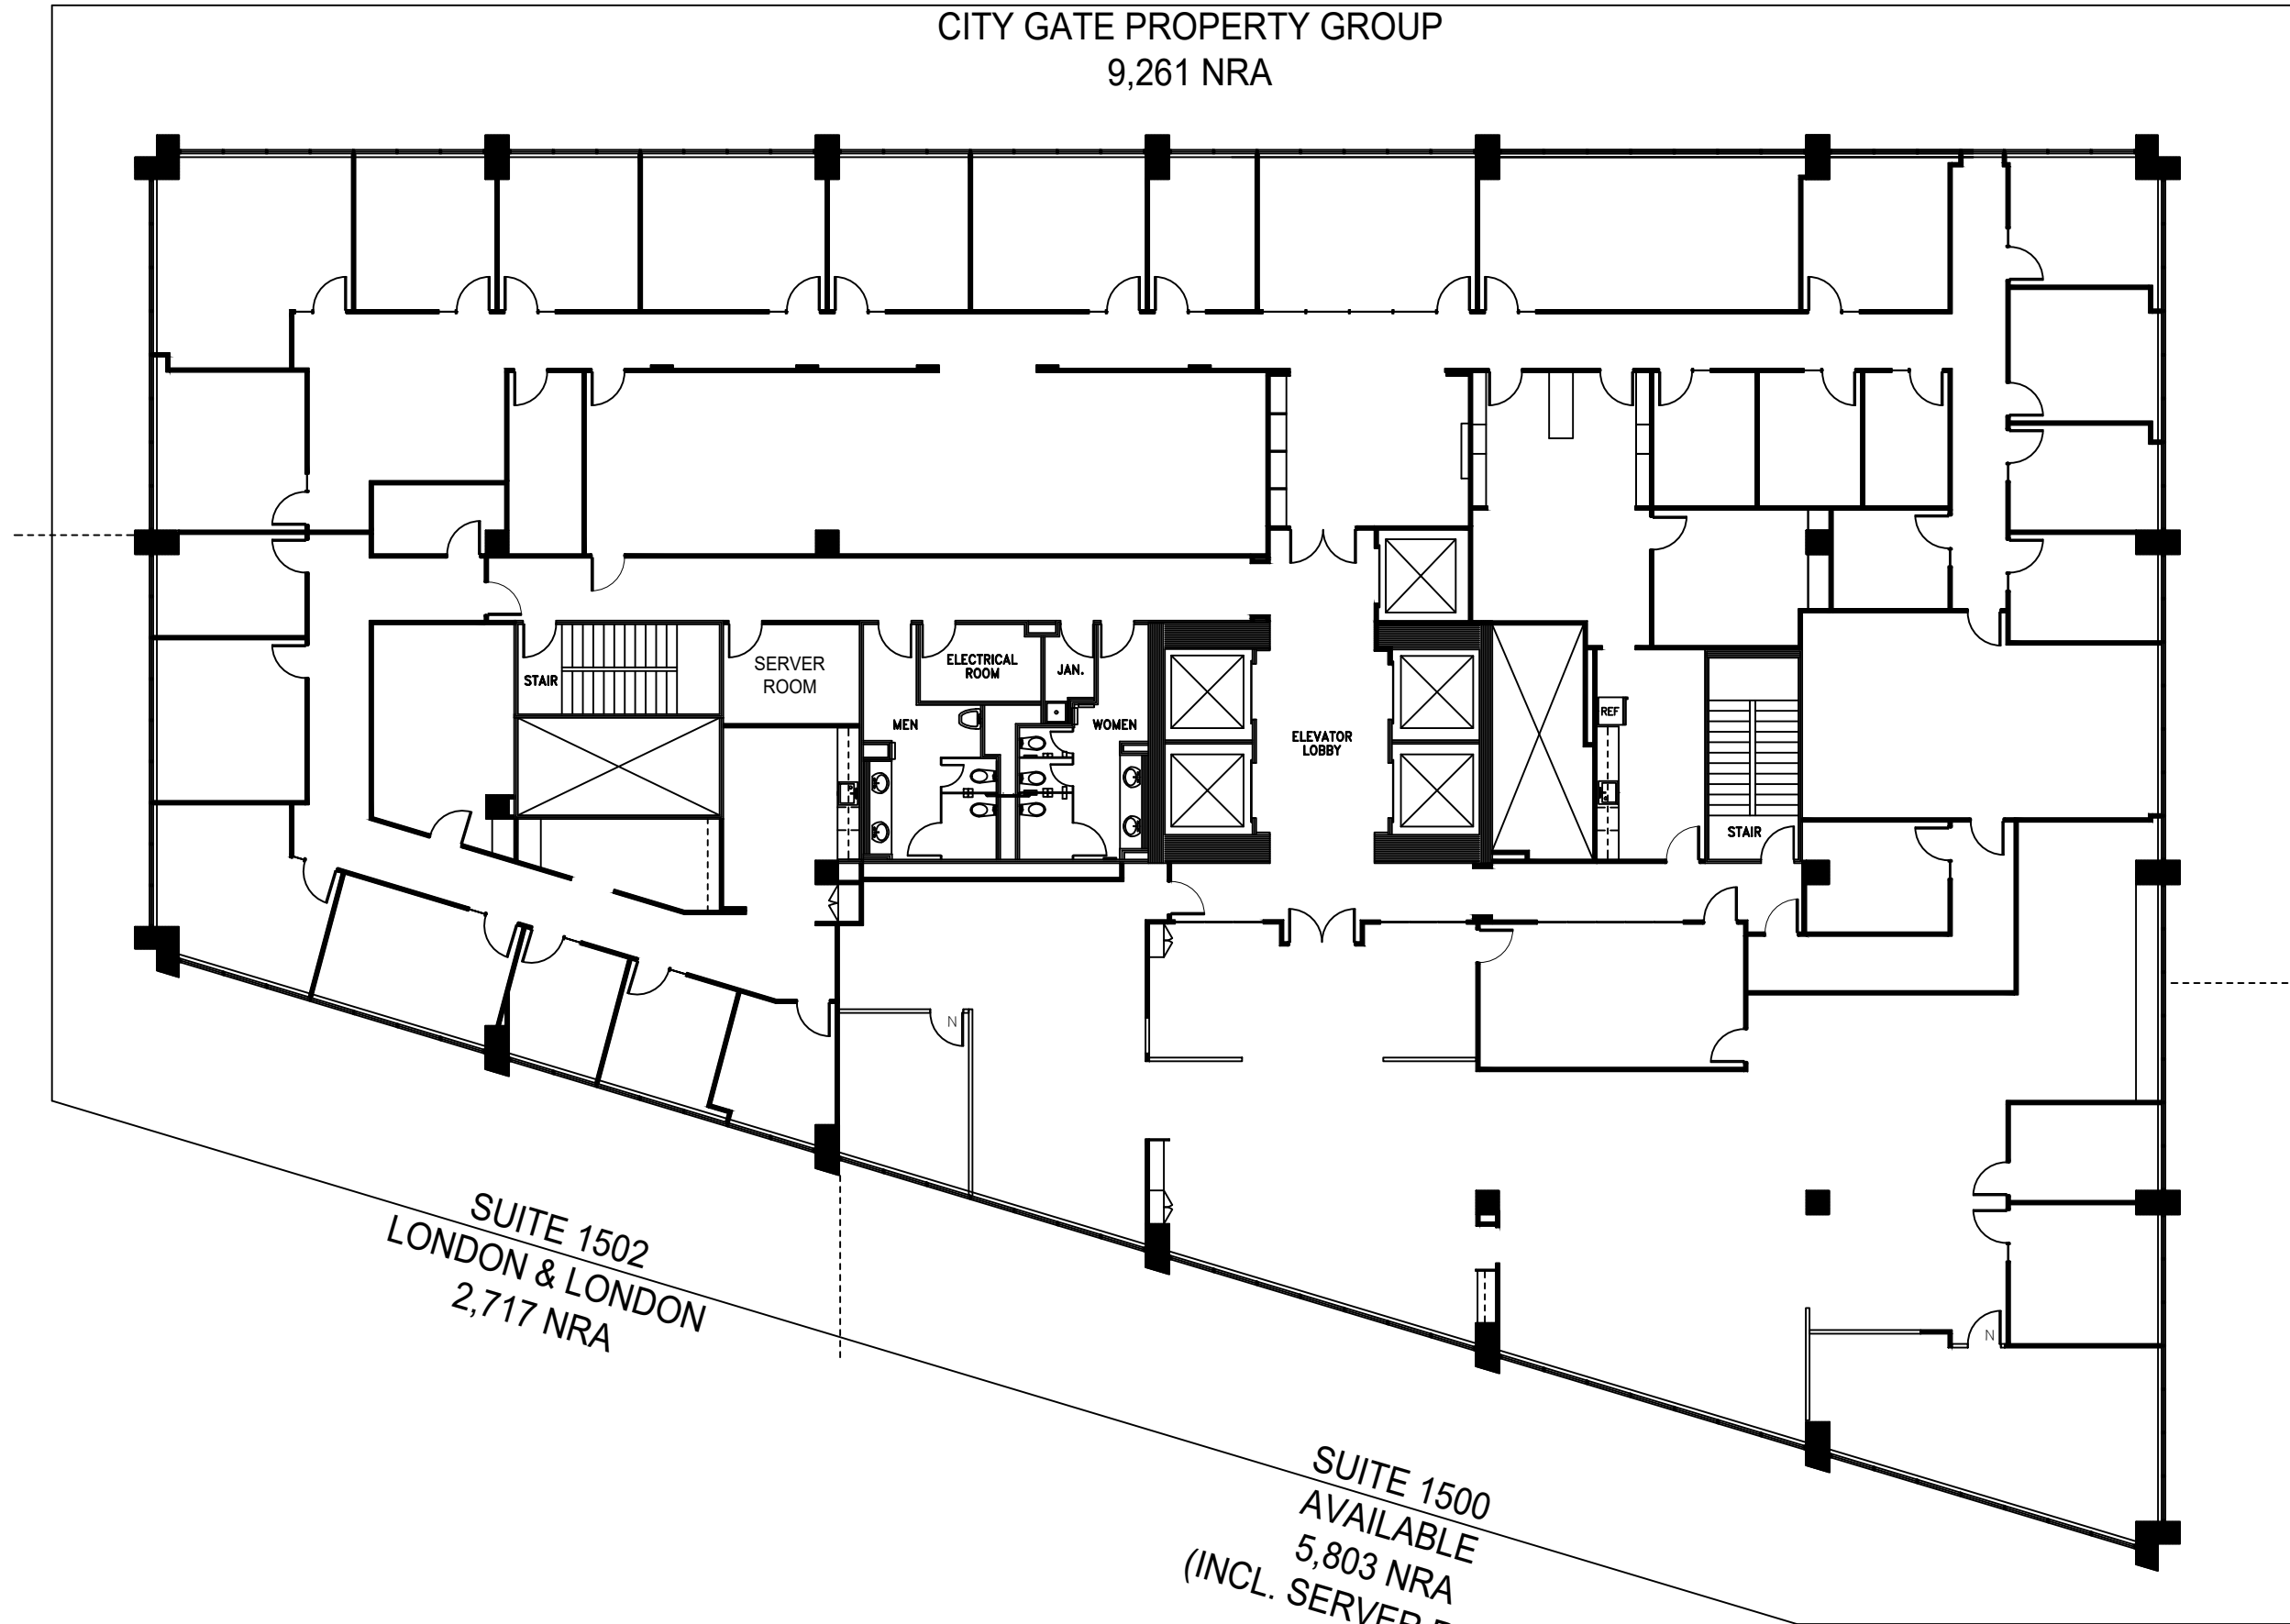

SUITE 1550 & 1575
 CITY GATE PROPERTY GROUP
 9,261 NRA

SUITE 1502
 LONDON & LONDON
 2,717 NRA

SUITE 1500
 AVAILABLE
 5,803 NRA
 (INCL. SERVER ROOM)

 LEVEL 15

1 FLOOR PLAN
 SCALE: 1/16"=1'-0"

FLOOR PLANS MAY NOT BE TO SCALE AND MAY NOT REFLECT EXISTING CONDITIONS AND SHALL NOT BE RELIED UPON AS SUCH THESE DRAWINGS ARE DESIGN INTENT AND ARE AN EXHIBIT TO THE LEASE

ISSUE DATES	
NO.	DATE UPDATED
1	04-24-23

GATEWAY TOWER
 8111 LBJ FREEWAY
 DALLAS, TX 75251
 LEVEL 15

PROJECT:	692- GATEWAY TOWER
PLOT SCALE:	1/16"=1'-0"
CHECKED BY:	AE
FILE NAME:	692- GATEWAY TOWER

SHEET TITLE
EXISTING PLAN

SHEET NUMBER
EX-1