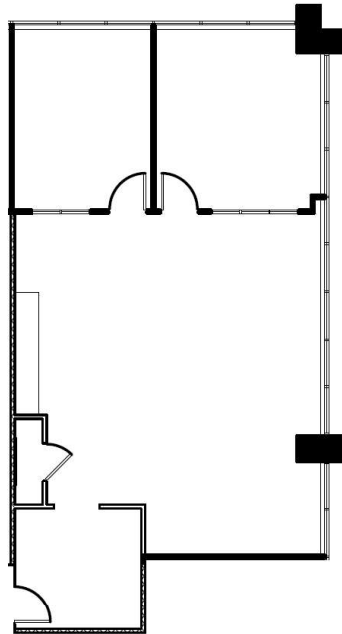

HARTMAN

Gateway Tower

8111 LBJ Freeway, Dallas, TX

Suite 1355

Approximately 1,782 Rentable Square Feet

SPACE AVAILABLE

For more lease information contact us:

972-788-4988