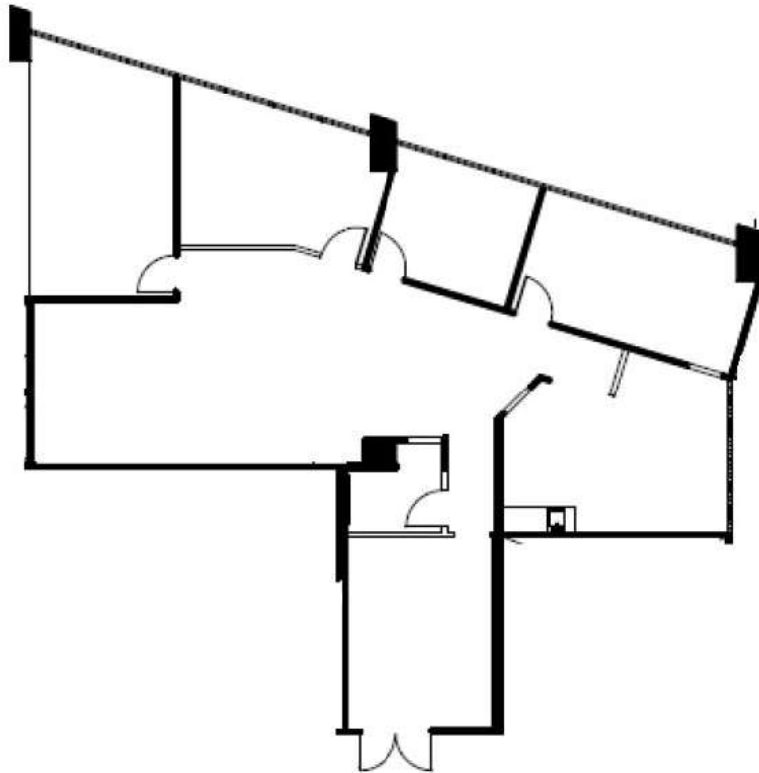

Gateway Tower

8111 LBJ Freeway

Suite 795

Approximately 2,264 Rentable Square Feet

SPACE AVAILABLE

For more lease information contact us:

972-788-4988

www.hi-reit.com