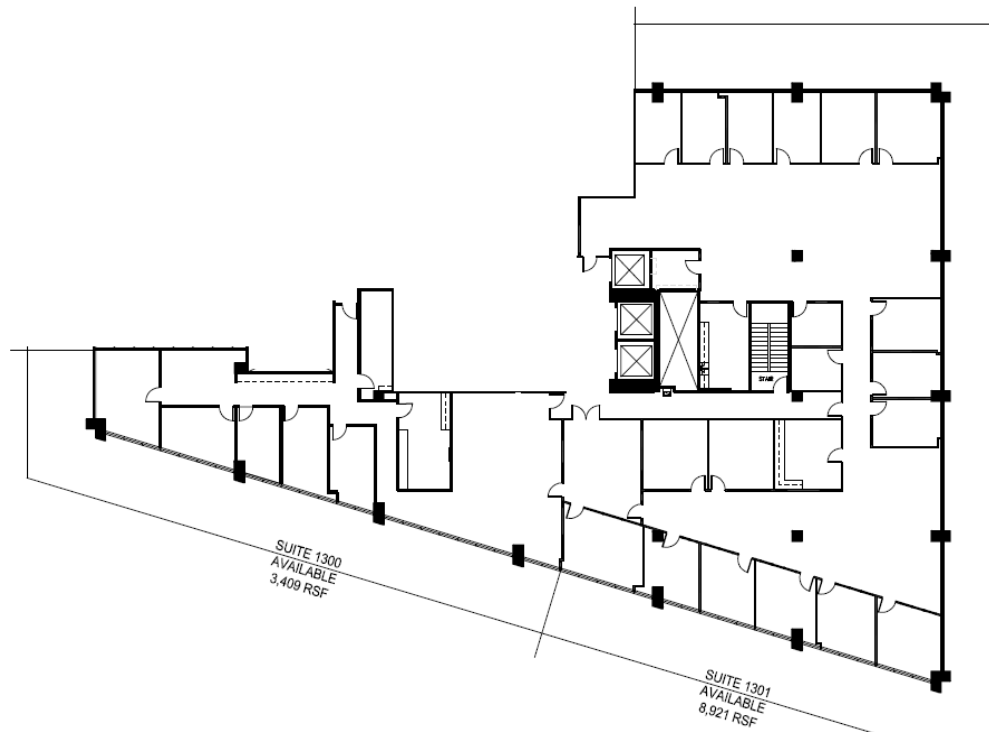

# Gateway Tower

8111 LBJ Freeway, Dallas, TX

## Suite 1300 & 1301

Approximately 12,330 Rentable Square Feet