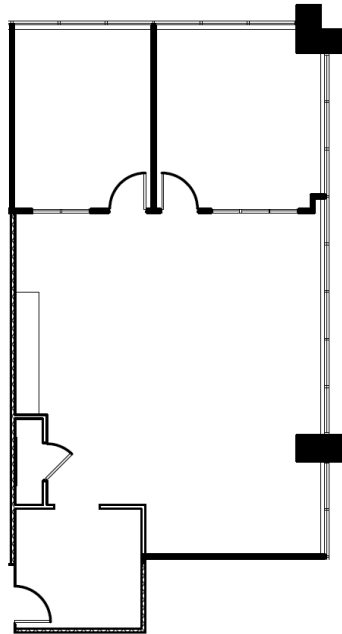

# Gateway Tower

8111 LBJ Freeway, Dallas, TX

## Suite 1355

Approximately 1,782 Rentable Square Feet