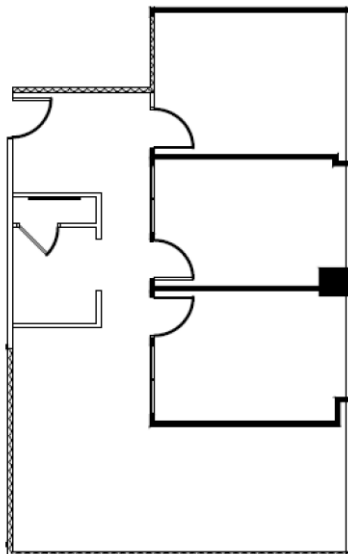

# Gateway Tower

8111 LBJ Freeway, Dallas, TX

## Suite 1365

Approximately 1,487 Rentable Square Feet