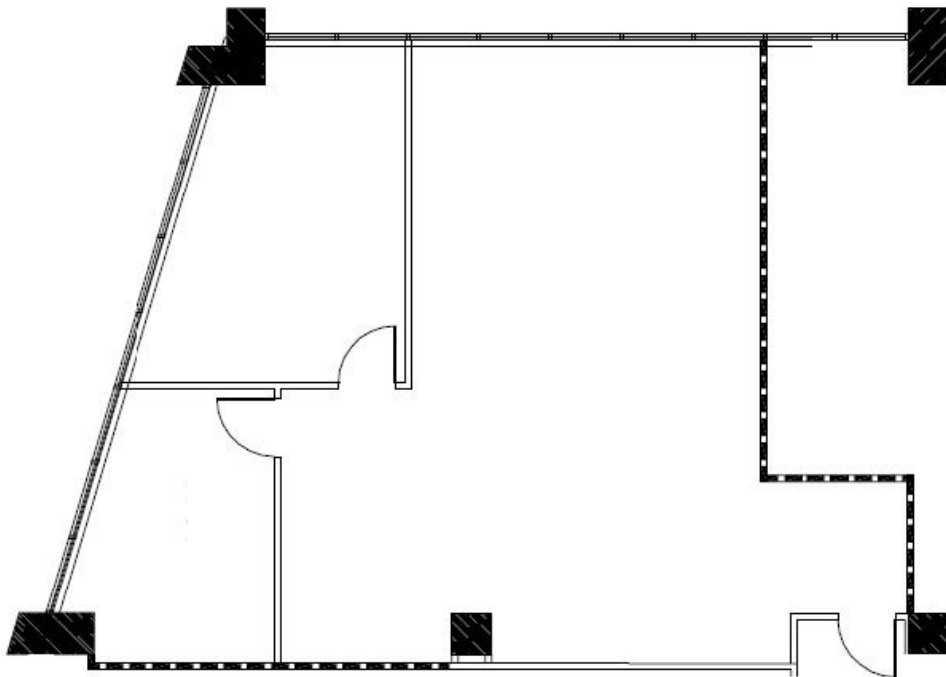

HARTMAN

Gateway Tower

8111 LBJ Freeway

Suite 1440

Approximately 1,347 Rentable Square Feet

SPACE AVAILABLE

For more lease information contact us:

972-788-4988