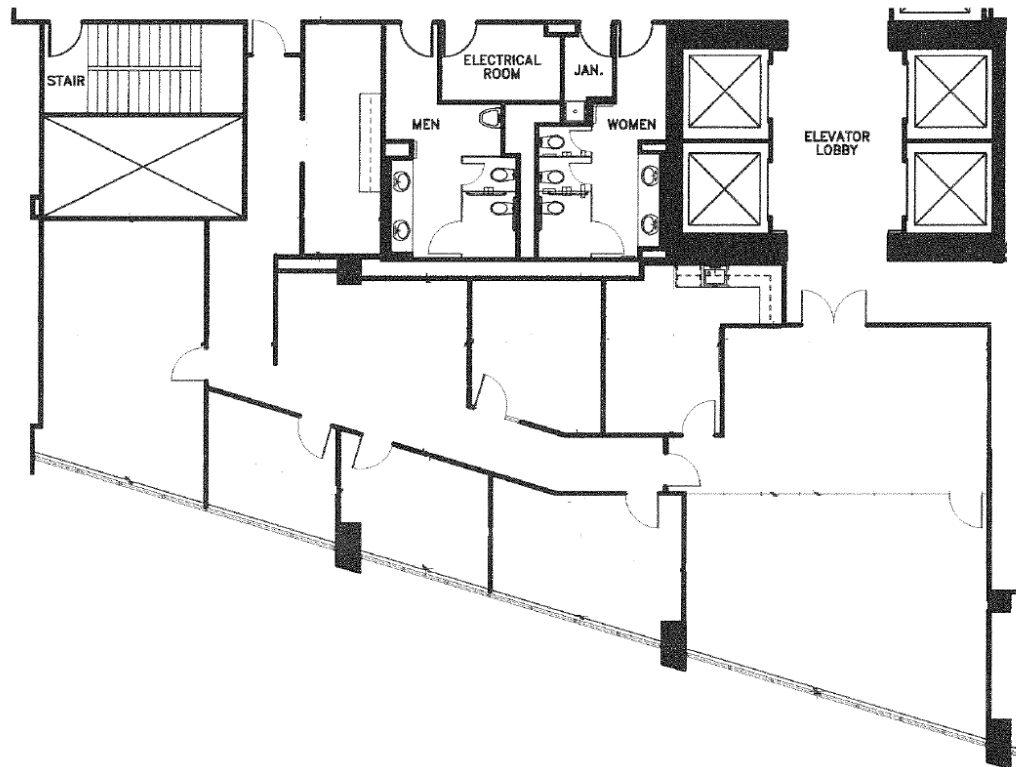

HARTMAN

Gateway Tower

8111 LBJ Freeway, Dallas, TX

Suite 1450

Approximately 3,395 Rentable Square Feet

SPACE AVAILABLE

For more lease information contact us:

972-788-4988