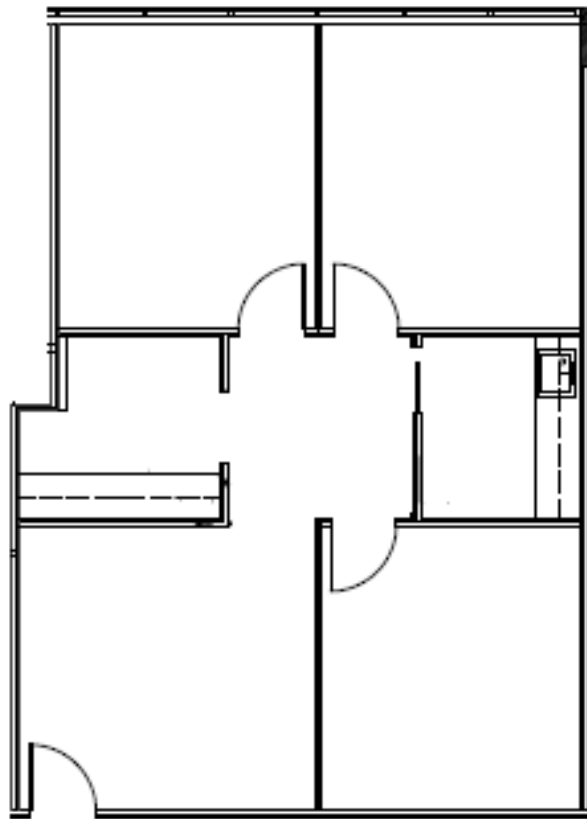

HARTMAN

Gateway Tower 8111 LBJ Freeway

Suite 655 – 1,047 sf

SPACE AVAILABLE

For more information call

972-788-4988

www.hi-reit.com