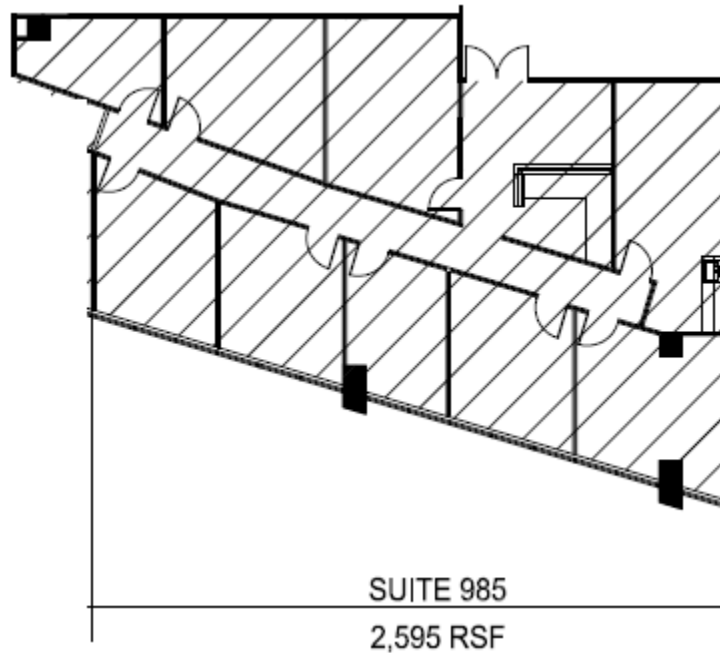

HARTMAN

Gateway Tower

8111 LBJ Freeway, Dallas, TX

Suite 985

Approximately 2,595 Rentable Square Feet

SPACE AVAILABLE

For more lease information contact us:

972-788-4988