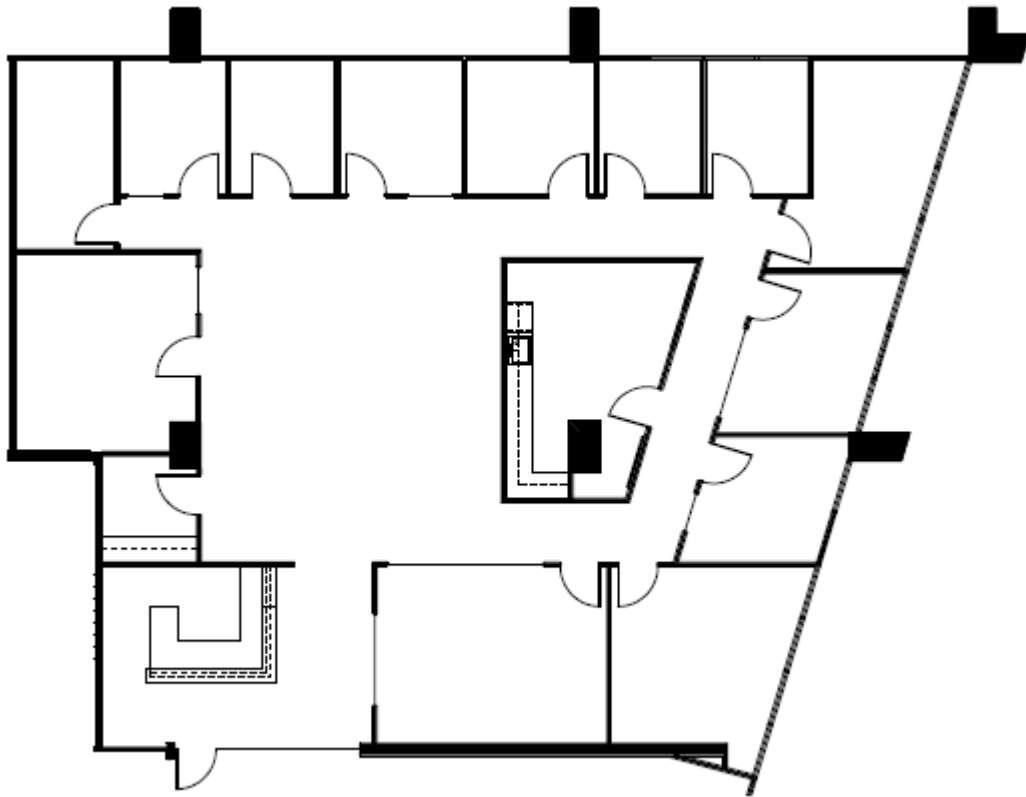

# Gateway Tower

8111 LBJ Freeway, Dallas, TX

## Suite 100

Approximately 3,657 Rentable Square Feet