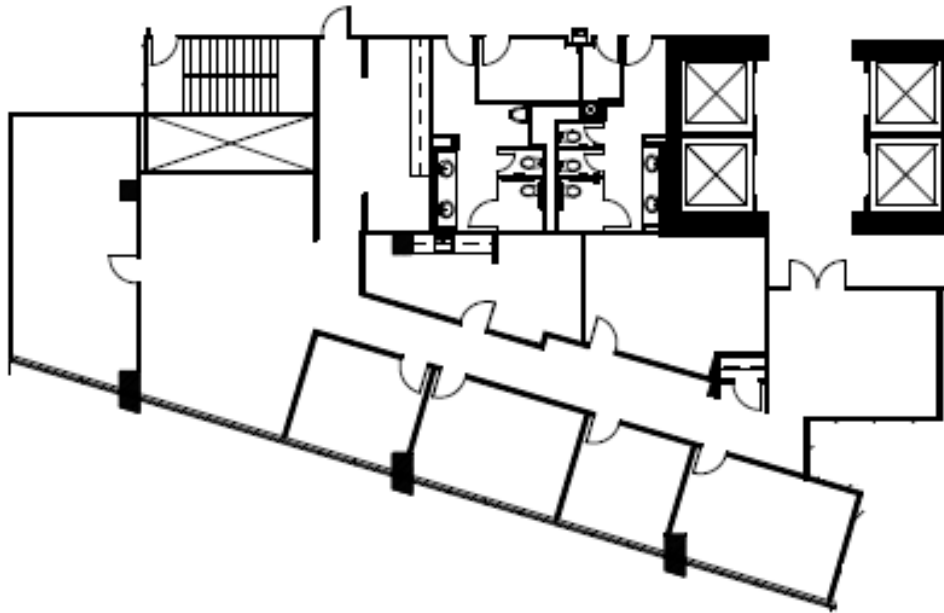

HARTMAN

Gateway Tower

8111 LBJ Freeway, Dallas, TX

Suite 1000

Approximately 3,648 Rentable Square Feet

SPACE AVAILABLE

For more lease information contact us:

972-788-4988