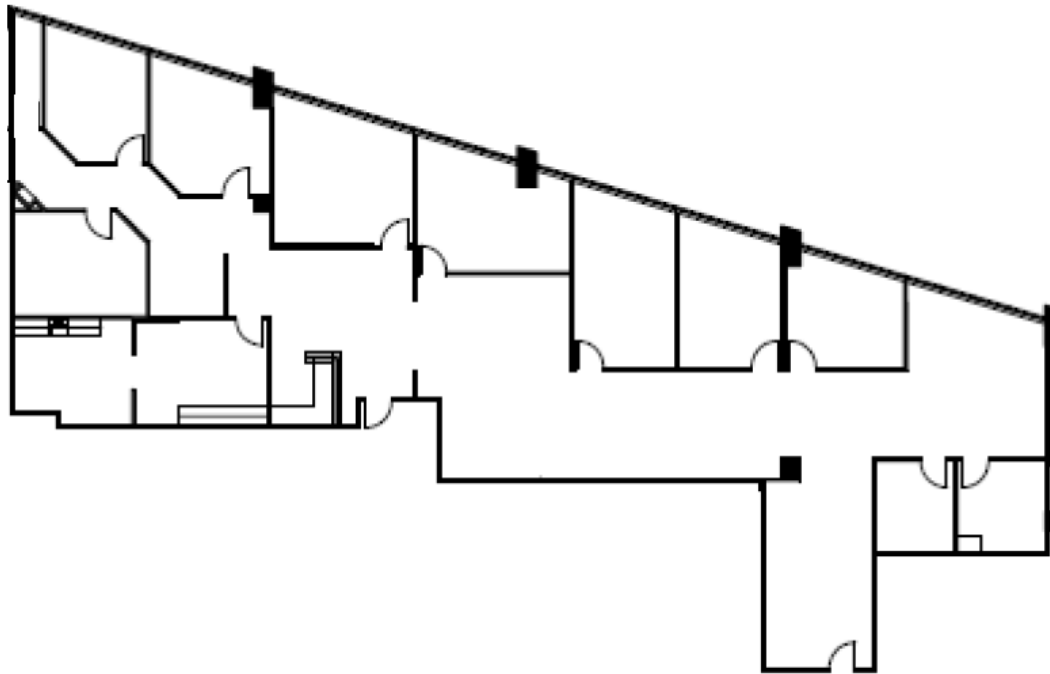

HARTMAN

Gateway Tower

8111 LBJ Freeway, Dallas, TX

Suite 300

Approximately 5,074 Rentable Square Feet

SPACE AVAILABLE

For more lease information contact us:

972-788-4988