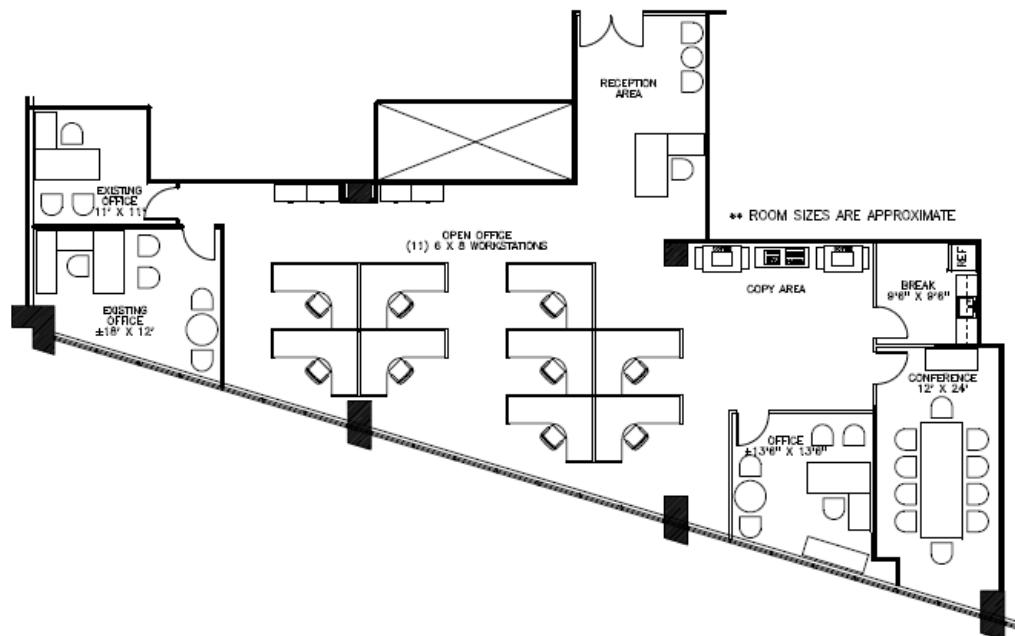

HARTMAN

Gateway Tower

8111 LBJ Freeway, Dallas, TX

Suite 540

Approximately 3,071 Rentable Square Feet

SPACE AVAILABLE

For more lease information contact us:

972-788-4988