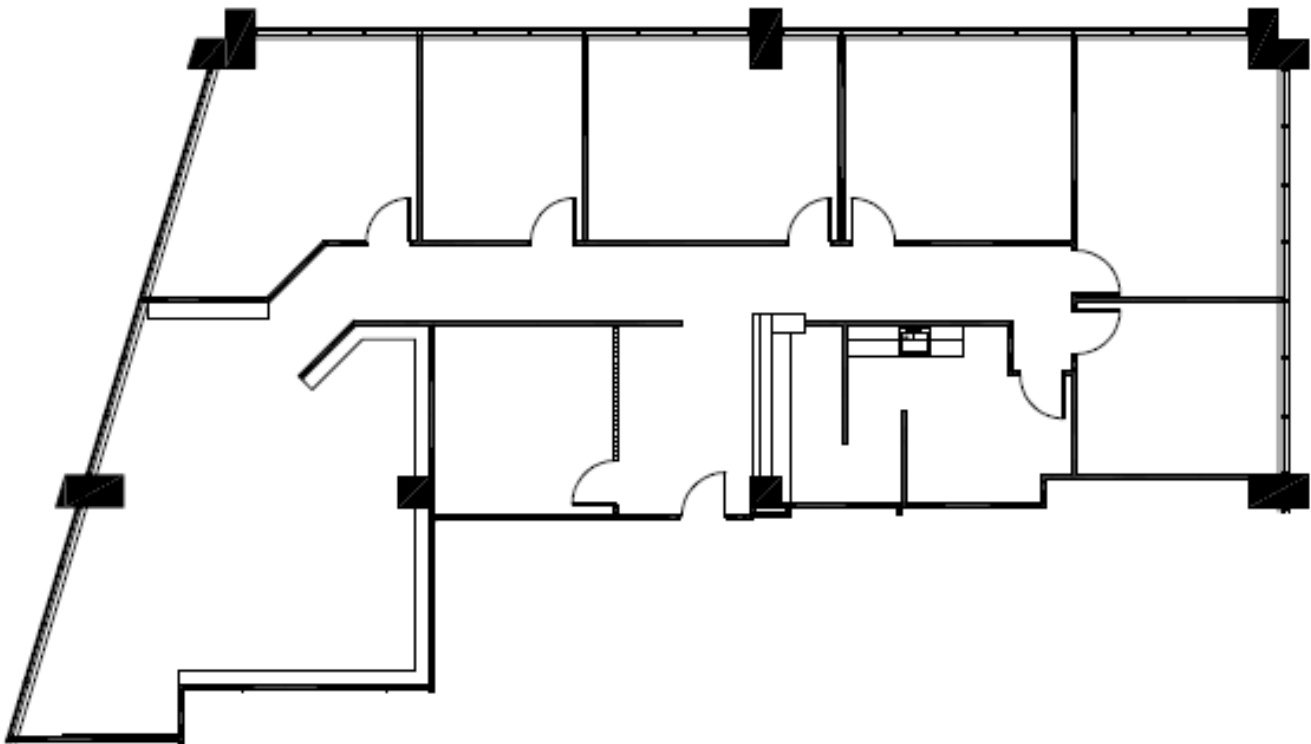

HARTMAN

Gateway Tower

8111 LBJ Freeway, Dallas, TX

Suite 800

Approximately 3,261 Rentable Square Feet

SPACE AVAILABLE

For more lease information contact us:

972-788-4988