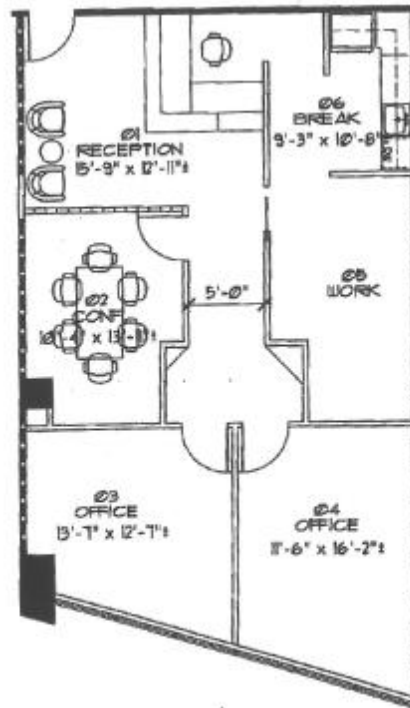

HARTMAN

Gateway Tower

8111 LBJ Freeway, Dallas, TX

Suite 1460

Approximately 1,252 Rentable Square Feet

SPACE AVAILABLE

For more lease information contact us:

972-788-4988