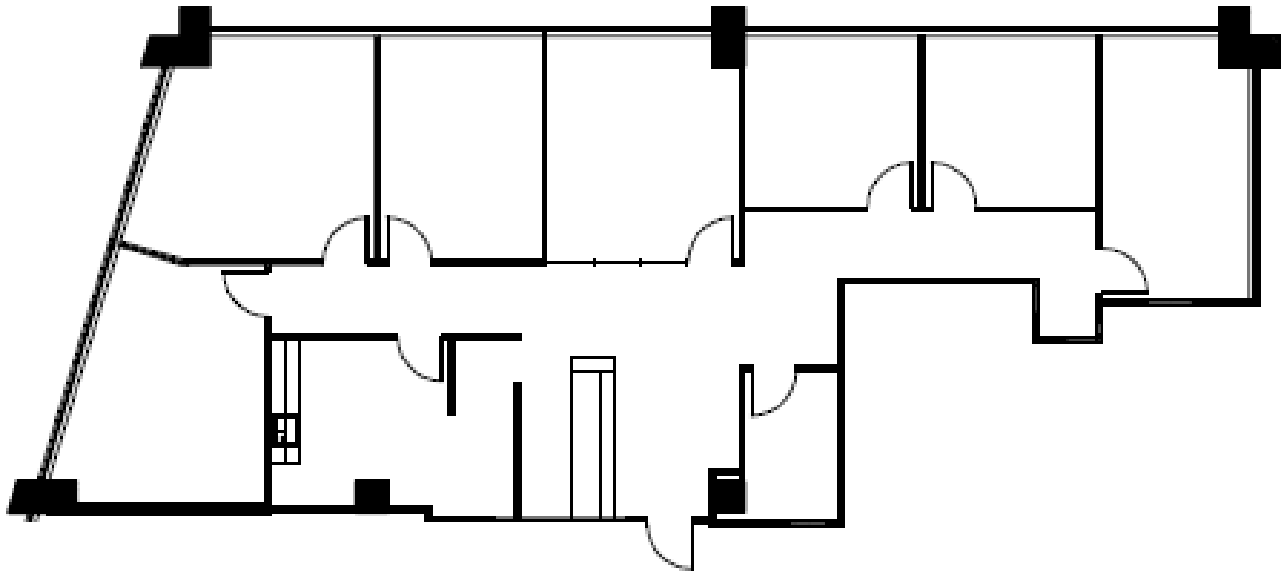

HARTMAN

Gateway Tower

8111 LBJ Freeway, Dallas, TX

Suite 350

Approximately 2,433 Rentable Square Feet

SPACE AVAILABLE

For more lease information contact us:

972-788-4988