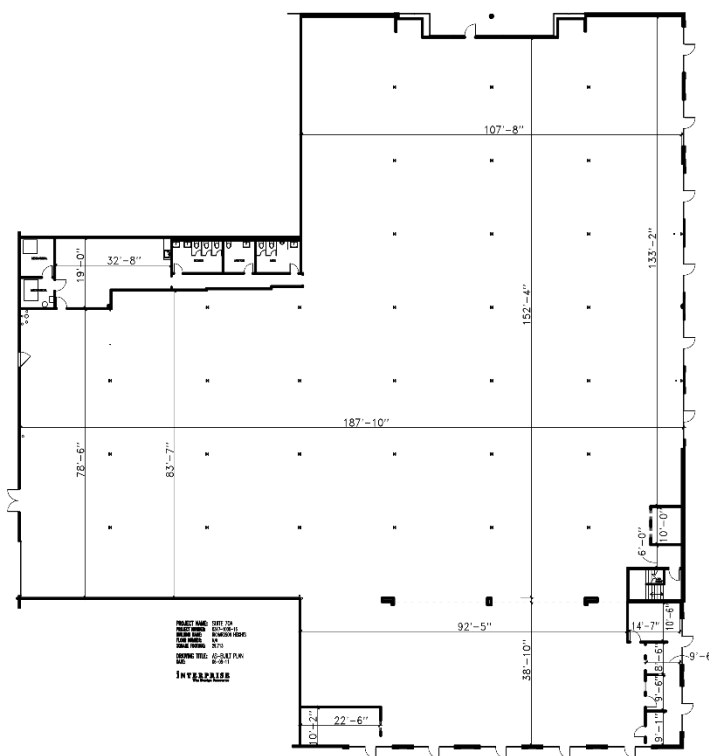

# Richardson Heights

100 South Central Expy Richardson, TX

## Suite 70A

Approximately 29713 Rentable Square Feet