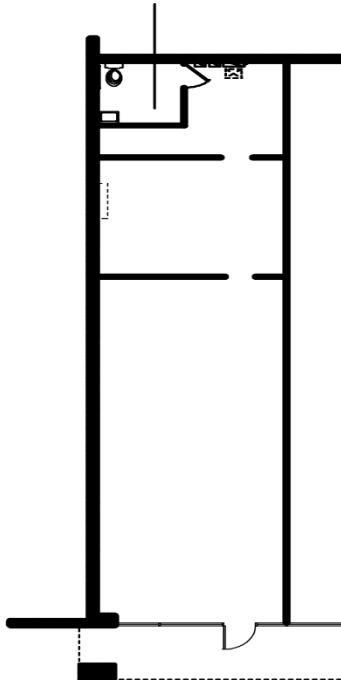

Cooper Street Plaza

4601 S. Cooper Street 76017

Suite 101

Approximately 1296 Rentable Square Feet

SPACE AVAILABLE

For more lease information contact us:

972-778-4988

www.hi-reit.com