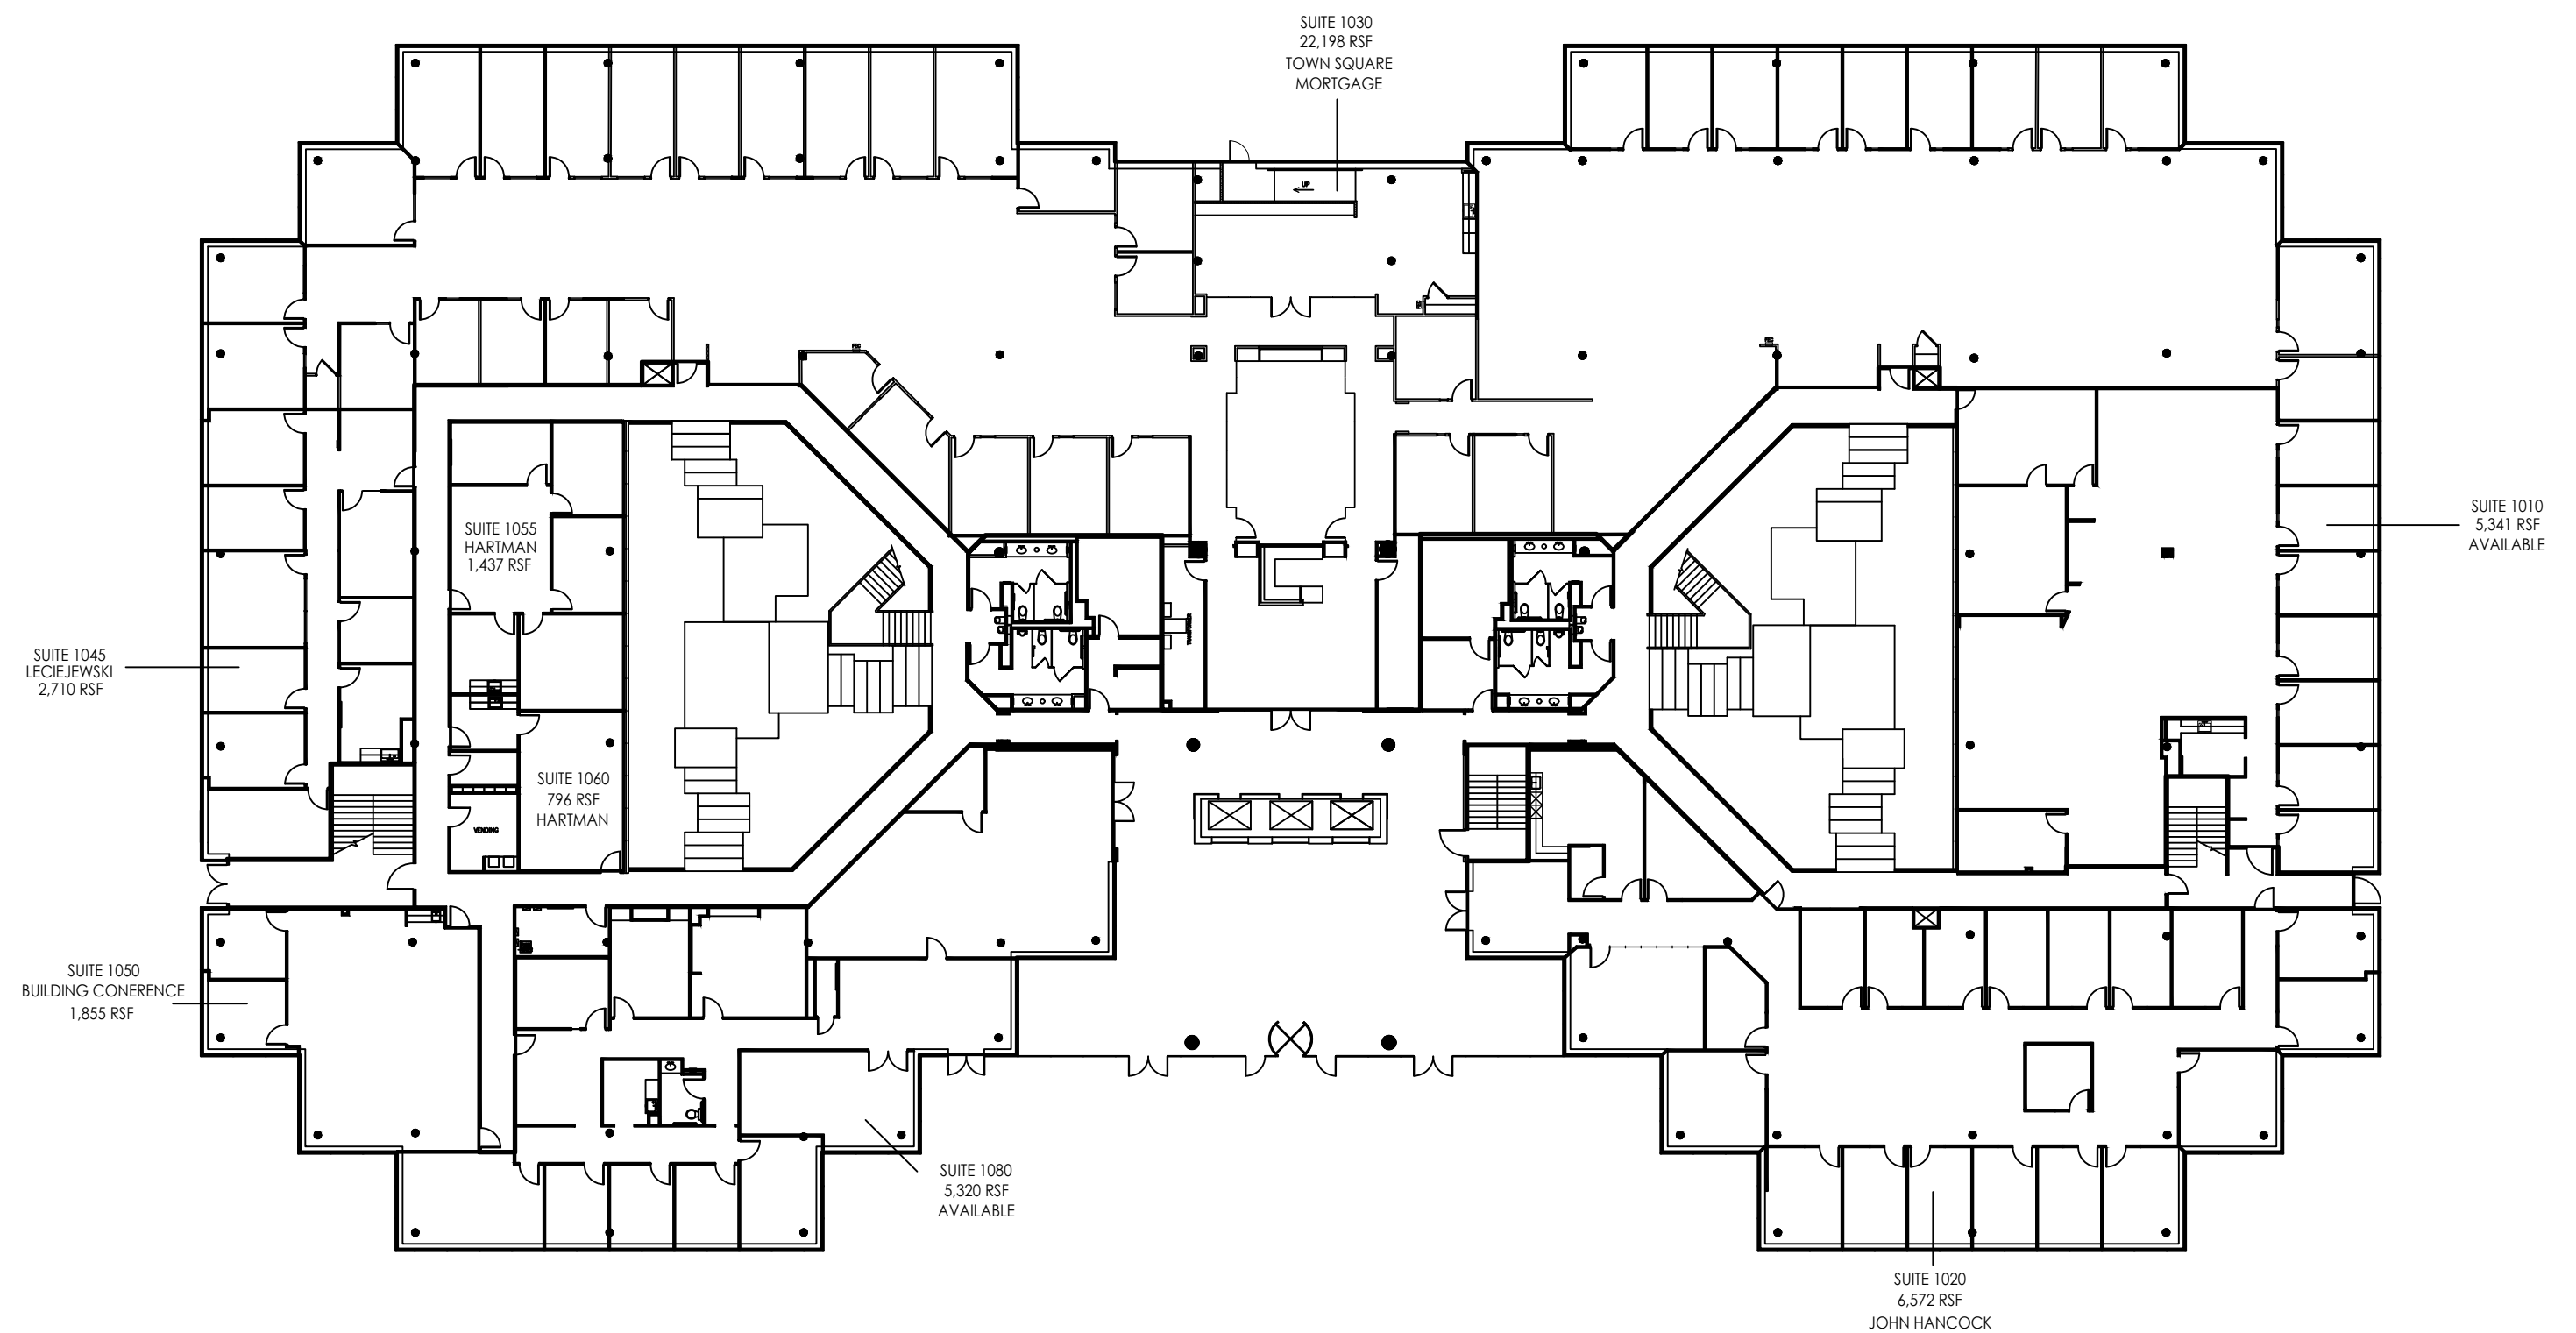

**BENT TREE GREEN**  
 17300 N. DALLAS PARKWAY  
 DALLAS, TX 75248  
 LEVEL 1

PROJECT: 906 - PARKWAY PLAZA I  
 PLOT SCALE: N.T.S. SHEET SIZE: 11 X 17  
 CHECKED BY: AE DRAWN BY: AE  
 FILE NAME: 906 - PARKWAY PLAZA I

SHEET TITLE  
**EXISTING PLAN**

SHEET NUMBER  
**EX-1**

**LEVEL 01**  
**46,229 SQ.FT.**  
**1 FLOOR PLAN**  
 SCALE: NONE

FLOOR PLANS MAY NOT BE TO SCALE AND MAY NOT REFLECT EXISTING CONDITIONS AND SHALL NOT BE RELIED UPON AS SUCH. THESE DRAWINGS ARE DESIGN INTENT AND ARE AN EXHIBIT TO THE LEASE.