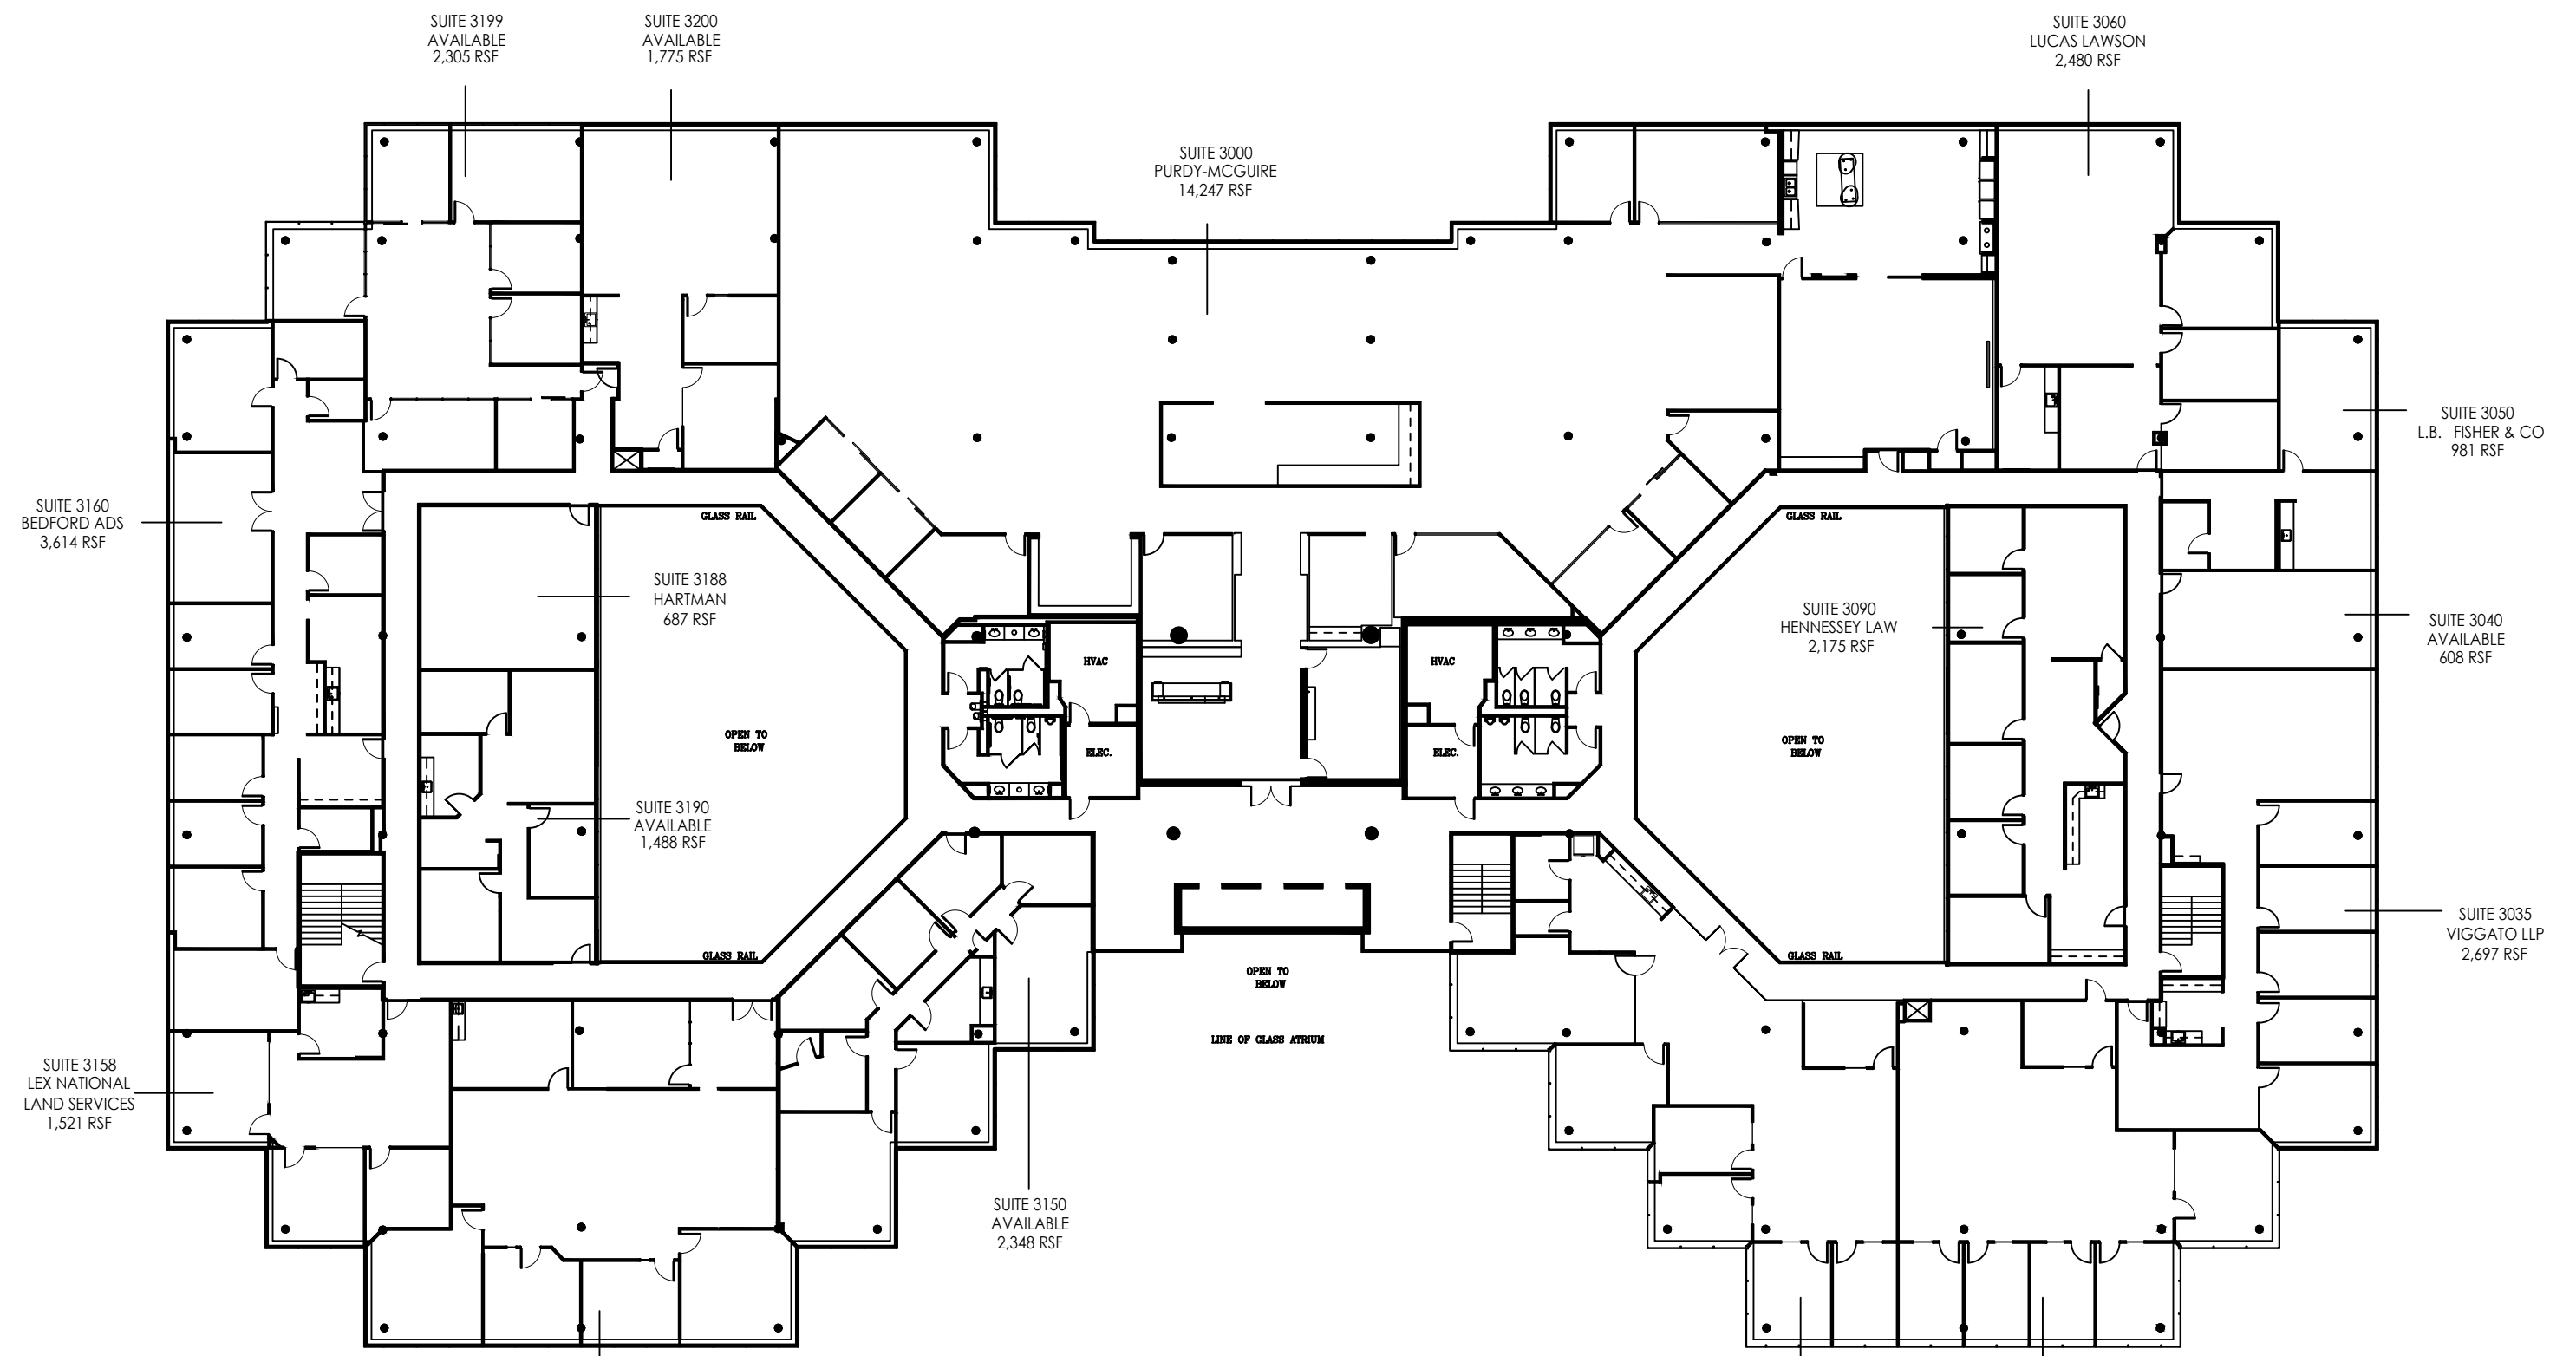

ISSUE DATES	
NO.	DATE UPDATED
1	04-24-23

BENT TREE GREEN
 17300 N. DALLAS PARKWAY
 DALLAS, TX 75248
 LEVEL 3

PROJECT:	906 - PARKWAY PLAZA I
PLOT SCALE:	N.T.S.
CHECKED BY:	AE
FILE NAME:	906 - PARKWAY PLAZA I
SHEET SIZE:	11 X 17
DRAWN BY:	AE

SHEET TITLE
EXISTING PLAN

SHEET NUMBER
EX-1

LEVEL 03
46,417 SQ.FT.

1 FLOOR PLAN
 SCALE: NONE

FLOOR PLANS MAY NOT BE TO SCALE AND MAY NOT REFLECT EXISTING CONDITIONS AND SHALL NOT BE RELIED UPON AS SUCH. THESE DRAWINGS ARE DESIGN INTENT AND ARE AN EXHIBIT TO THE LEASE.