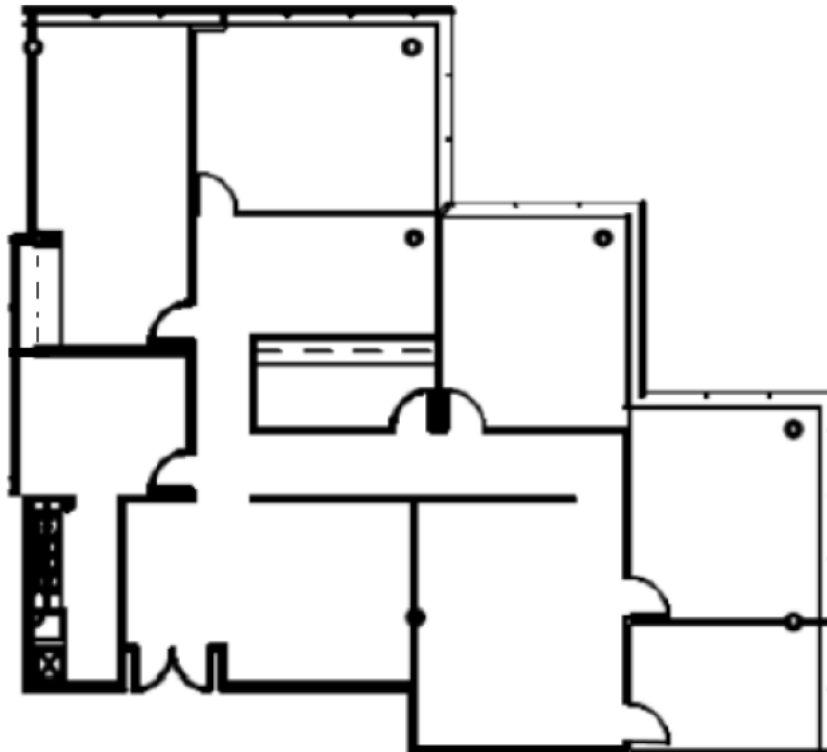

HARTMAN

Bent Tree Green

17300 North Dallas Parkway

Suite 2060

Approximately 3,461 Rentable Square Feet

SPACE AVAILABLE

For more lease information contact us:

972-788-4988