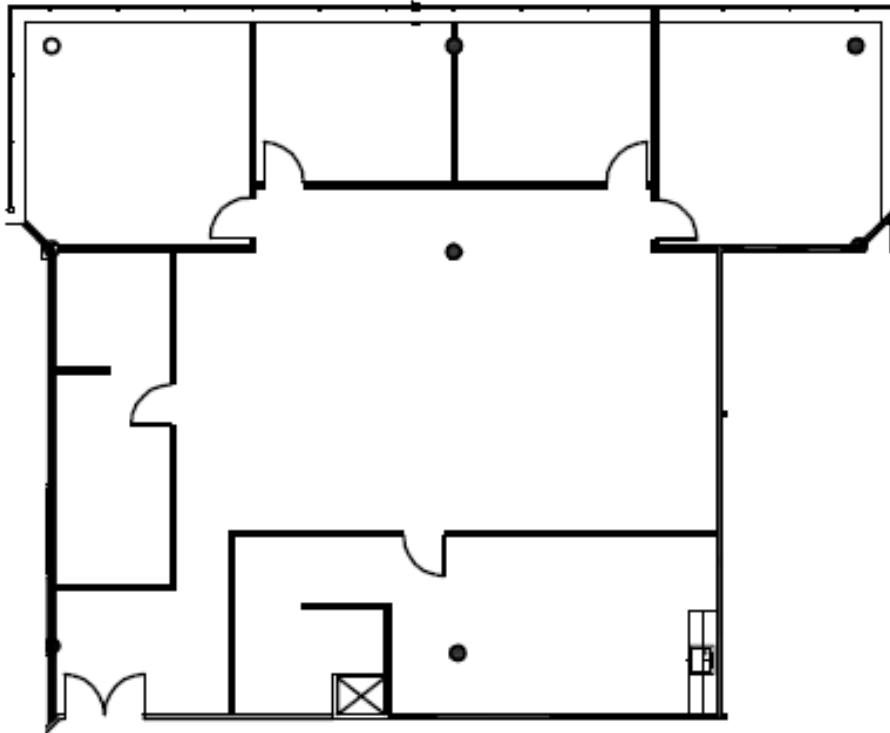

HARTMAN

Bent Tree Green

17300 North Dallas Parkway

Suite 3150

Approximately 3,361 Rentable Square Feet

SPACE AVAILABLE

For more lease information contact us:

972-788-4988