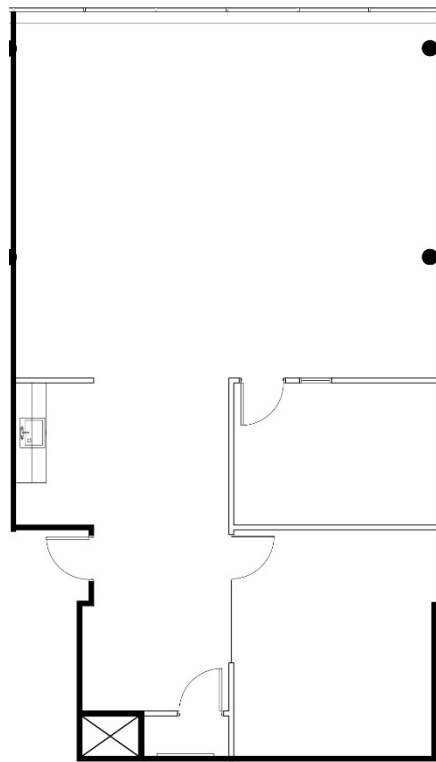

## Suite 3200

Approximately 2190 Rentable Square Feet