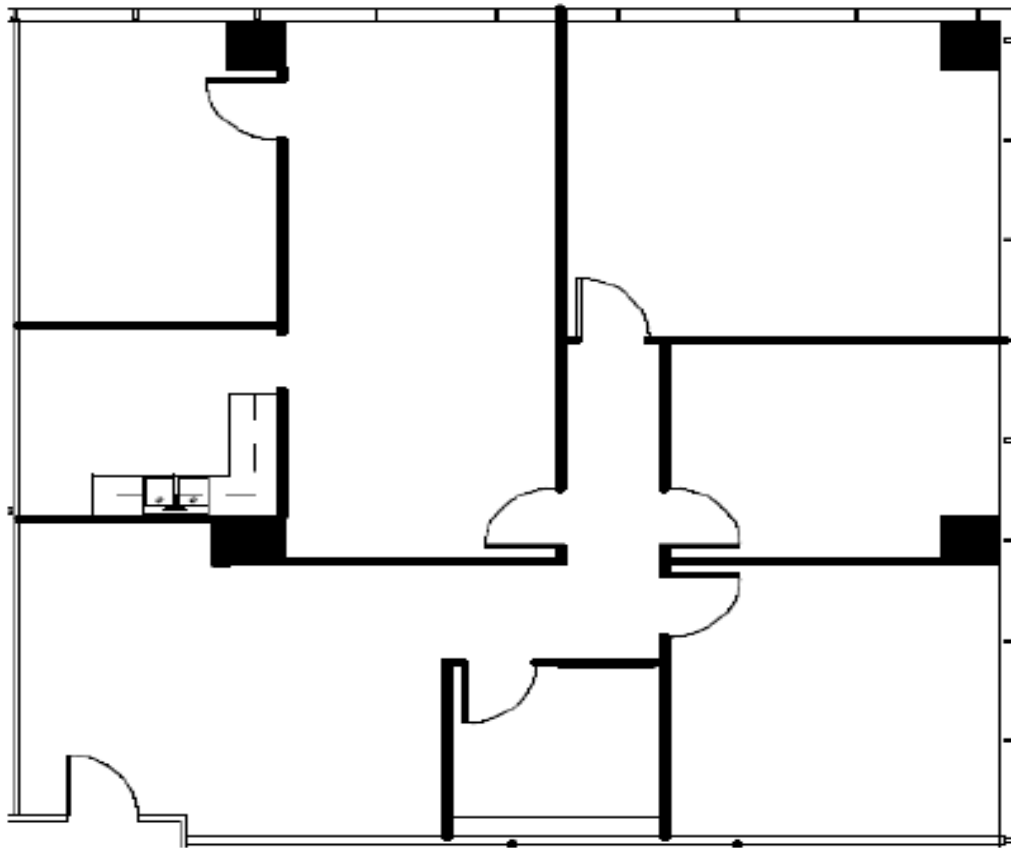

HARTMAN

Parkway Plaza I & II

14110 & 14114 N. Dallas Parkway

Suite 4114 - 225

Approximately 1,980 Rentable Square Feet

SPACE AVAILABLE

For more lease information contact us:

972-788-4988