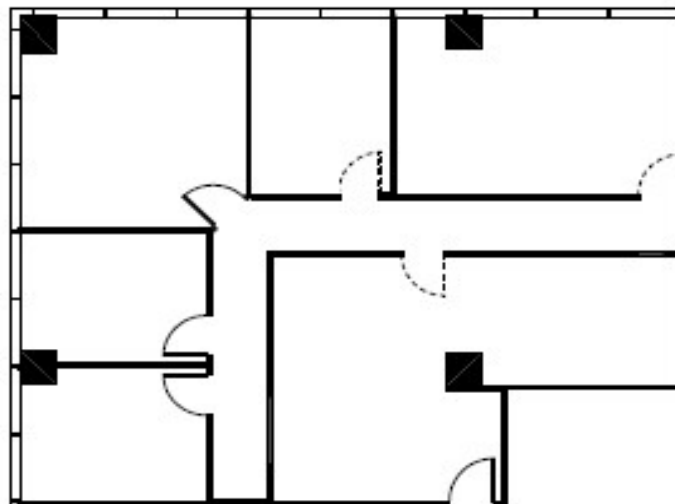

HARTMAN

Parkway Plaza I & II

14110 & 14114 N. Dallas Parkway

Suite 320

Approximately 1880 Rentable Square Feet

SPACE AVAILABLE

For more lease information contact us:

972-788-4988