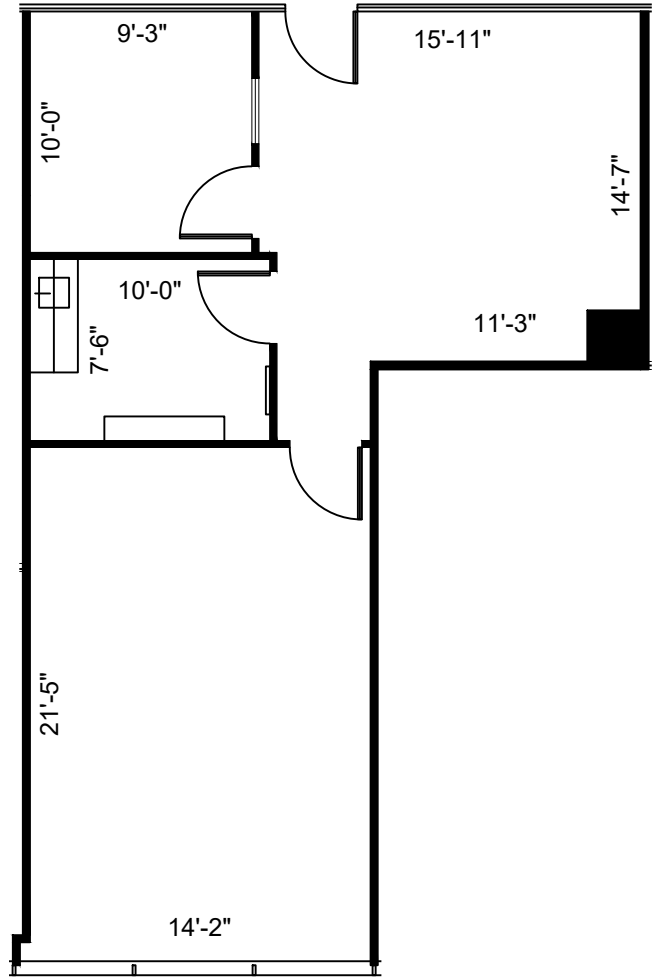

SUITE 435
864 NRA

1 FLOOR PLAN
SCALE: 1/8"=1'-0"

FLOOR PLANS MAY NOT BE TO SCALE AND MAY NOT REFLECT EXISTING CONDITIONS AND SHALL NOT BE RELIED UPON AS SUCH THESE DRAWINGS ARE DESIGN INTENT AND ARE AN EXHIBIT TO THE LEASE