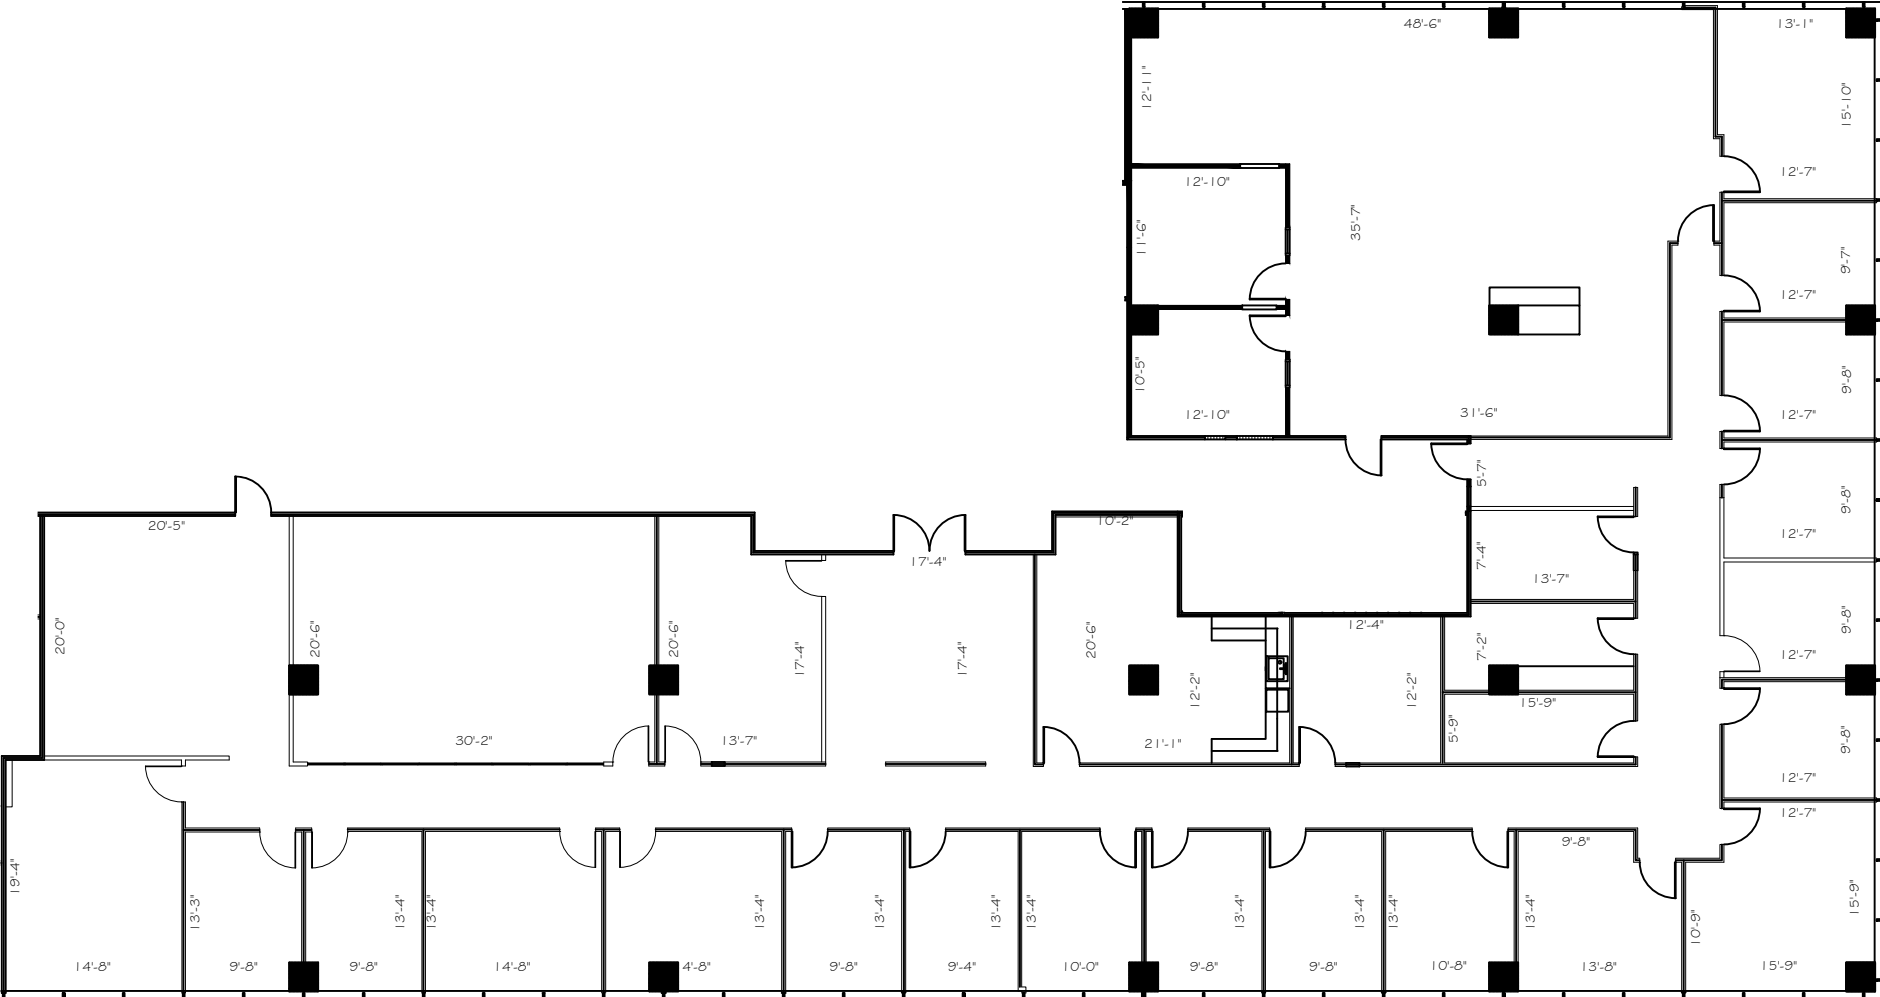

LEGEND

EXISTING	NEW	DEMO
PARTITIONS		
NEW/RELOCATED DOOR	N	

ISSUE DATES

1	02-26-20	LEASING REVIEW

PARKWAY PLAZA II
14114 DALLAS PARKWAY, DALLAS, TX 75248
SUITE 520 & 522

NORTH

5th FLOOR
KEY PLAN

SUITE 520 & 522
9,738 NRA

1 FLOOR PLAN
SCALE: 1/16"=1'-0"

SHEET TITLE
EXISTING PLAN

SHEET NUMBER
EX-1

FLOOR PLANS MAY NOT BE TO SCALE AND MAY NOT REFLECT EXISTING CONDITIONS AND SHALL NOT BE RELIED UPON AS SUCH