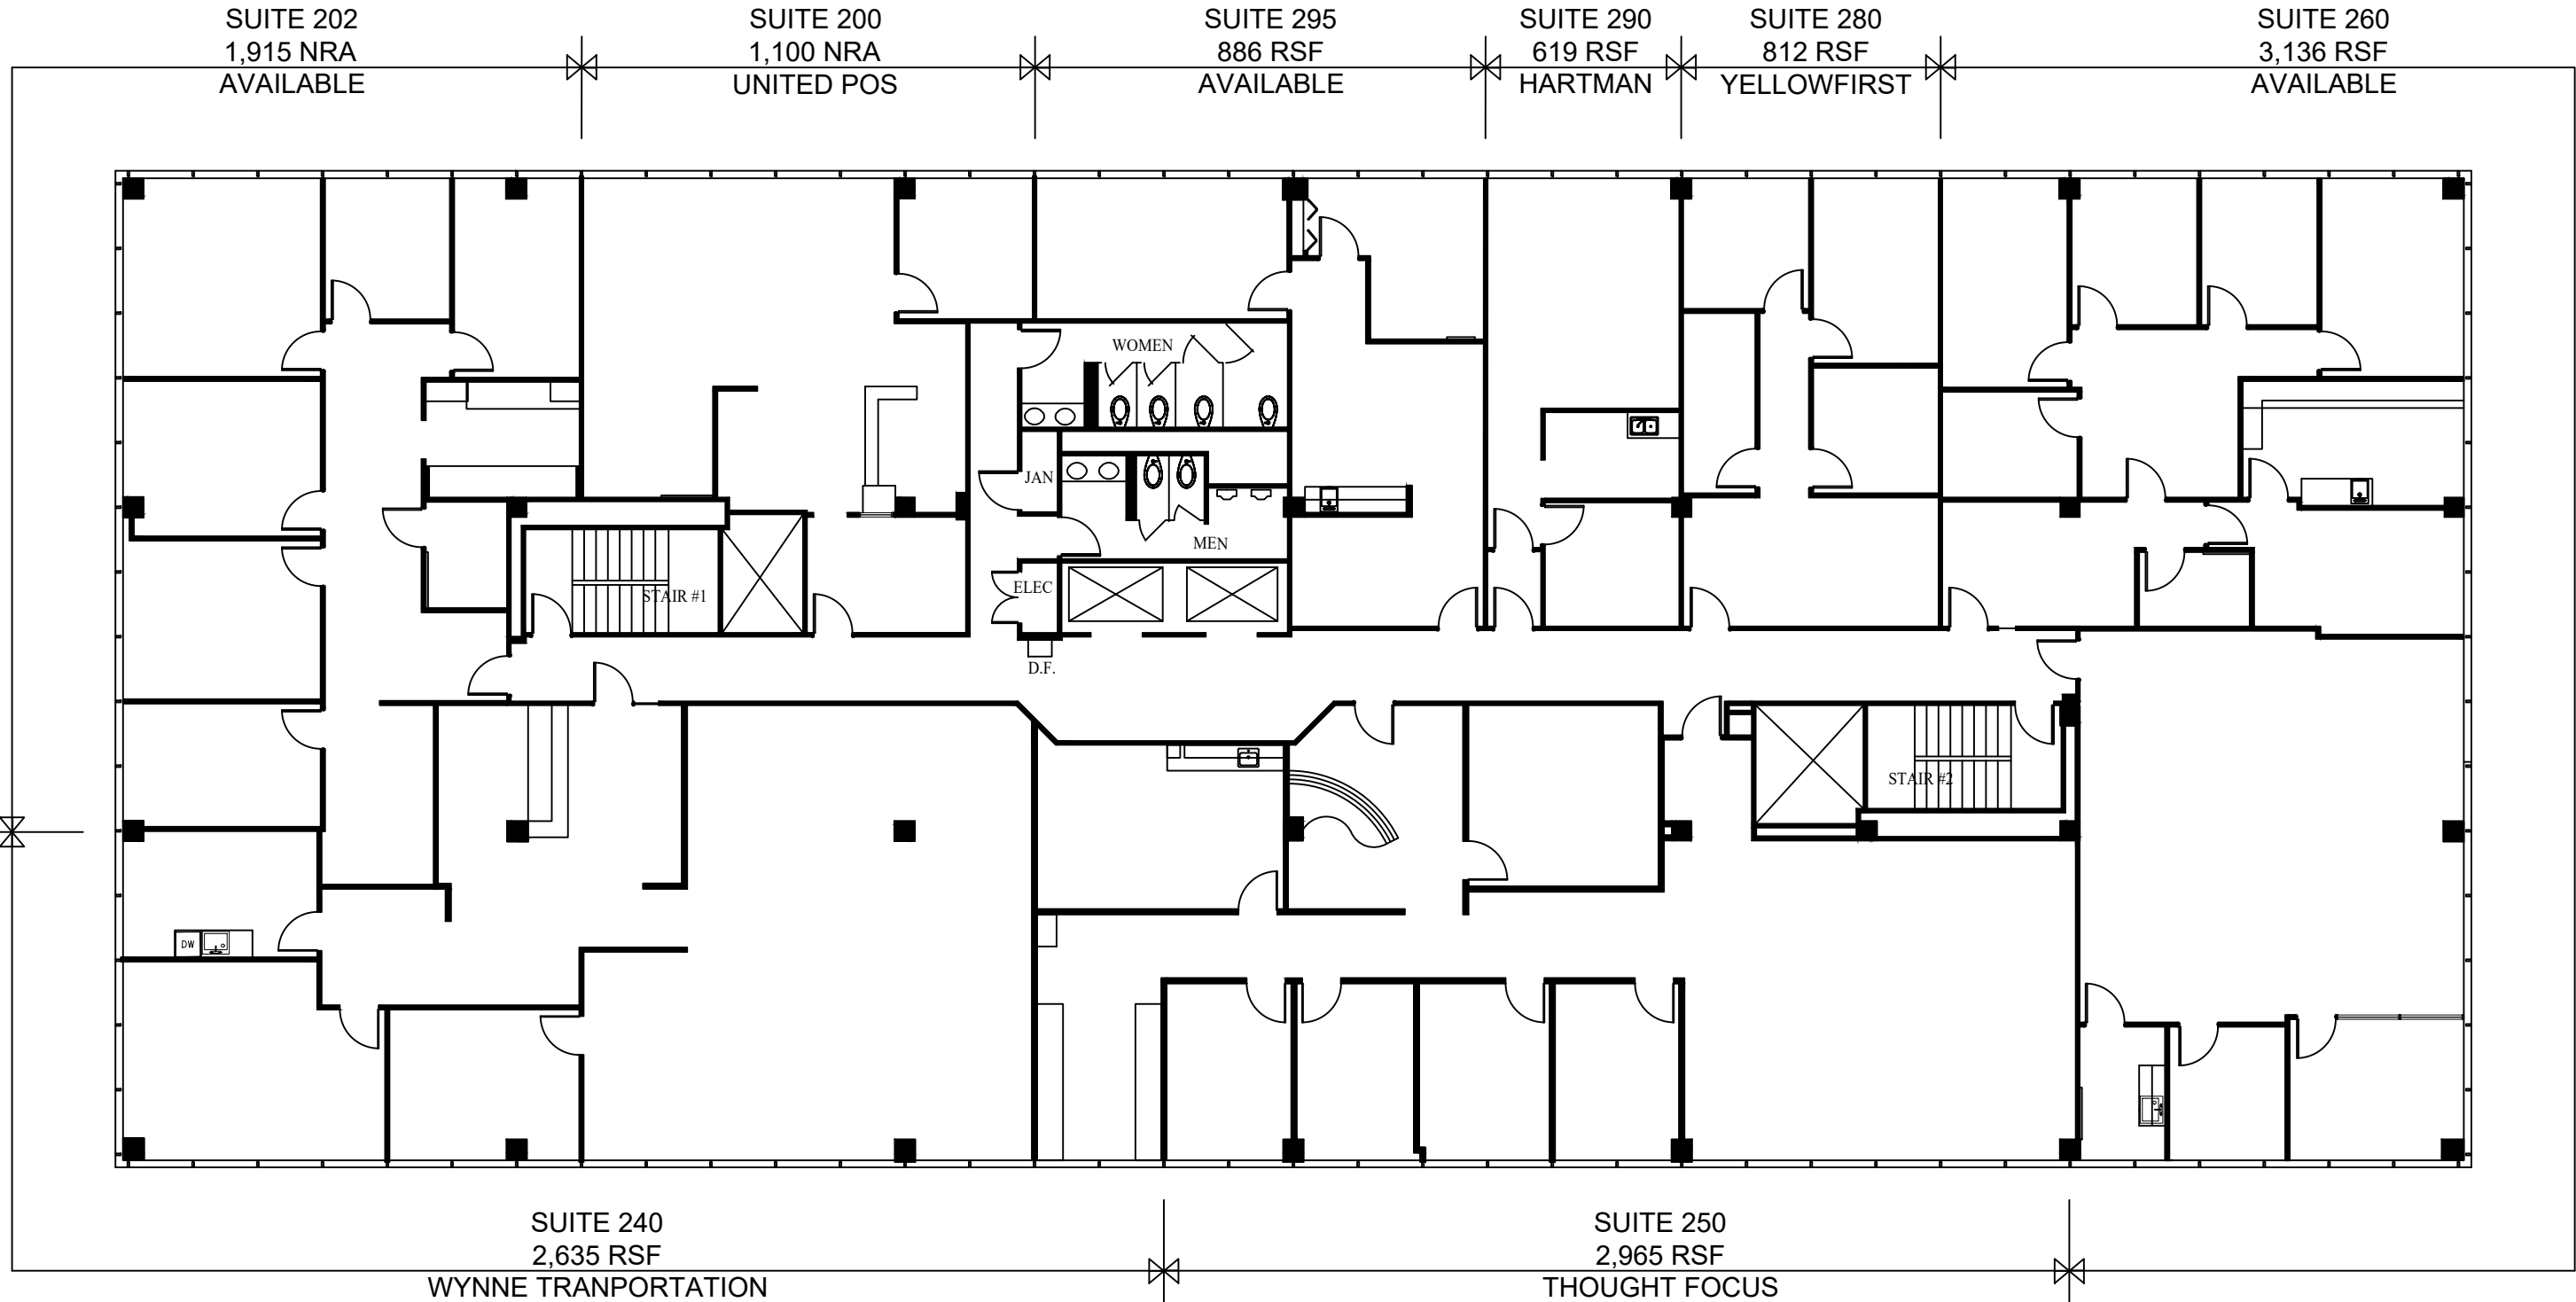

ISSUE DATES	
NO.	DATE UPDATED
1	04-24-23

**PARKWAY PLAZA**  
 14110 N. DALLAS PARKWAY  
 DALLAS, TX 75254  
 LEVEL 02

PROJECT:	906 - PARKWAY PLAZA I
PLOT SCALE:	N.T.S.
CHECKED BY:	AE
FILE NAME:	906 - PARKWAY PLAZA I

SHEET TITLE  
**EXISTING PLAN**

SHEET NUMBER  
**EX-1**

**LEVEL 02**  
**14,068 SQ.FT.**  
**1 FLOOR PLAN**  
 SCALE: NONE

FLOOR PLANS MAY NOT BE TO SCALE AND MAY NOT REFLECT EXISTING CONDITIONS AND SHALL NOT BE RELIED UPON AS SUCH THESE DRAWINGS ARE DESIGN INTENT AND ARE AN EXHIBIT TO THE LEASE