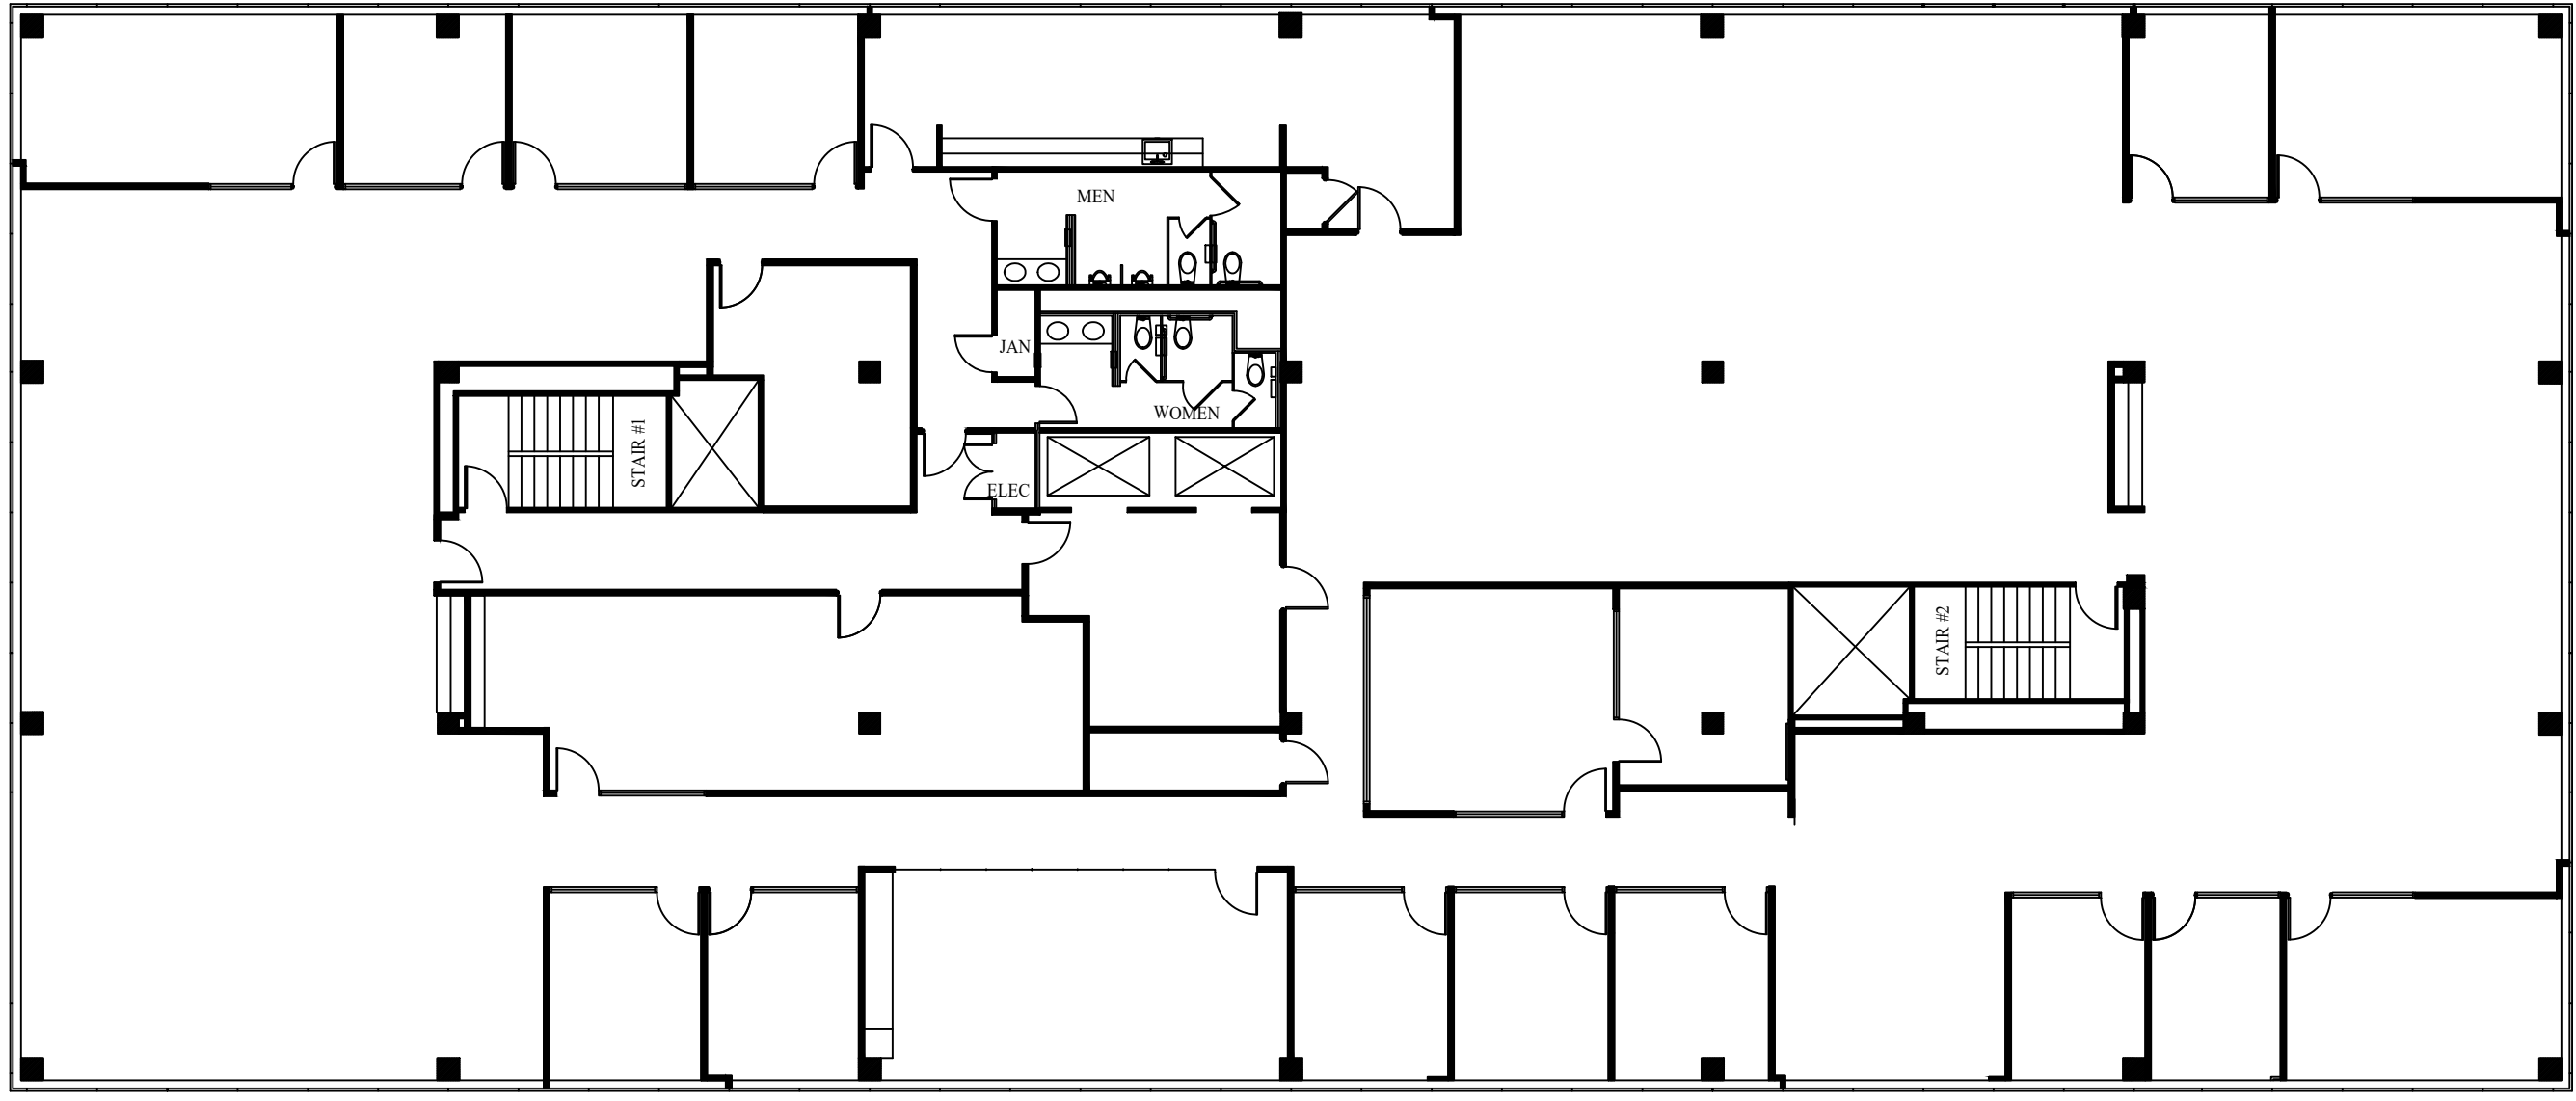

ISSUE DATES	
NO.	DATE UPDATED
1	04-24-23

PARKWAY PLAZA
 14110 N. DALLAS PARKWAY
 DALLAS, TX 75254
 LEVEL 03

PROJECT:	906 - PARKWAY PLAZA I
PLOT SCALE:	N.T.S.
CHECKED BY:	AE
FILE NAME:	906 - PARKWAY PLAZA I
DRAWN BY:	AE

SHEET TITLE
EXISTING PLAN

SHEET NUMBER
EX-1

SUITE 300
 14,222 RSF
 AVAILABLE

LEVEL 03
14,222 SQ.FT.
1 FLOOR PLAN
 SCALE: NONE

FLOOR PLANS MAY NOT BE TO SCALE AND MAY NOT REFLECT EXISTING CONDITIONS AND SHALL NOT BE RELIED UPON AS SUCH THESE DRAWINGS ARE DESIGN INTENT AND ARE AN EXHIBIT TO THE LEASE