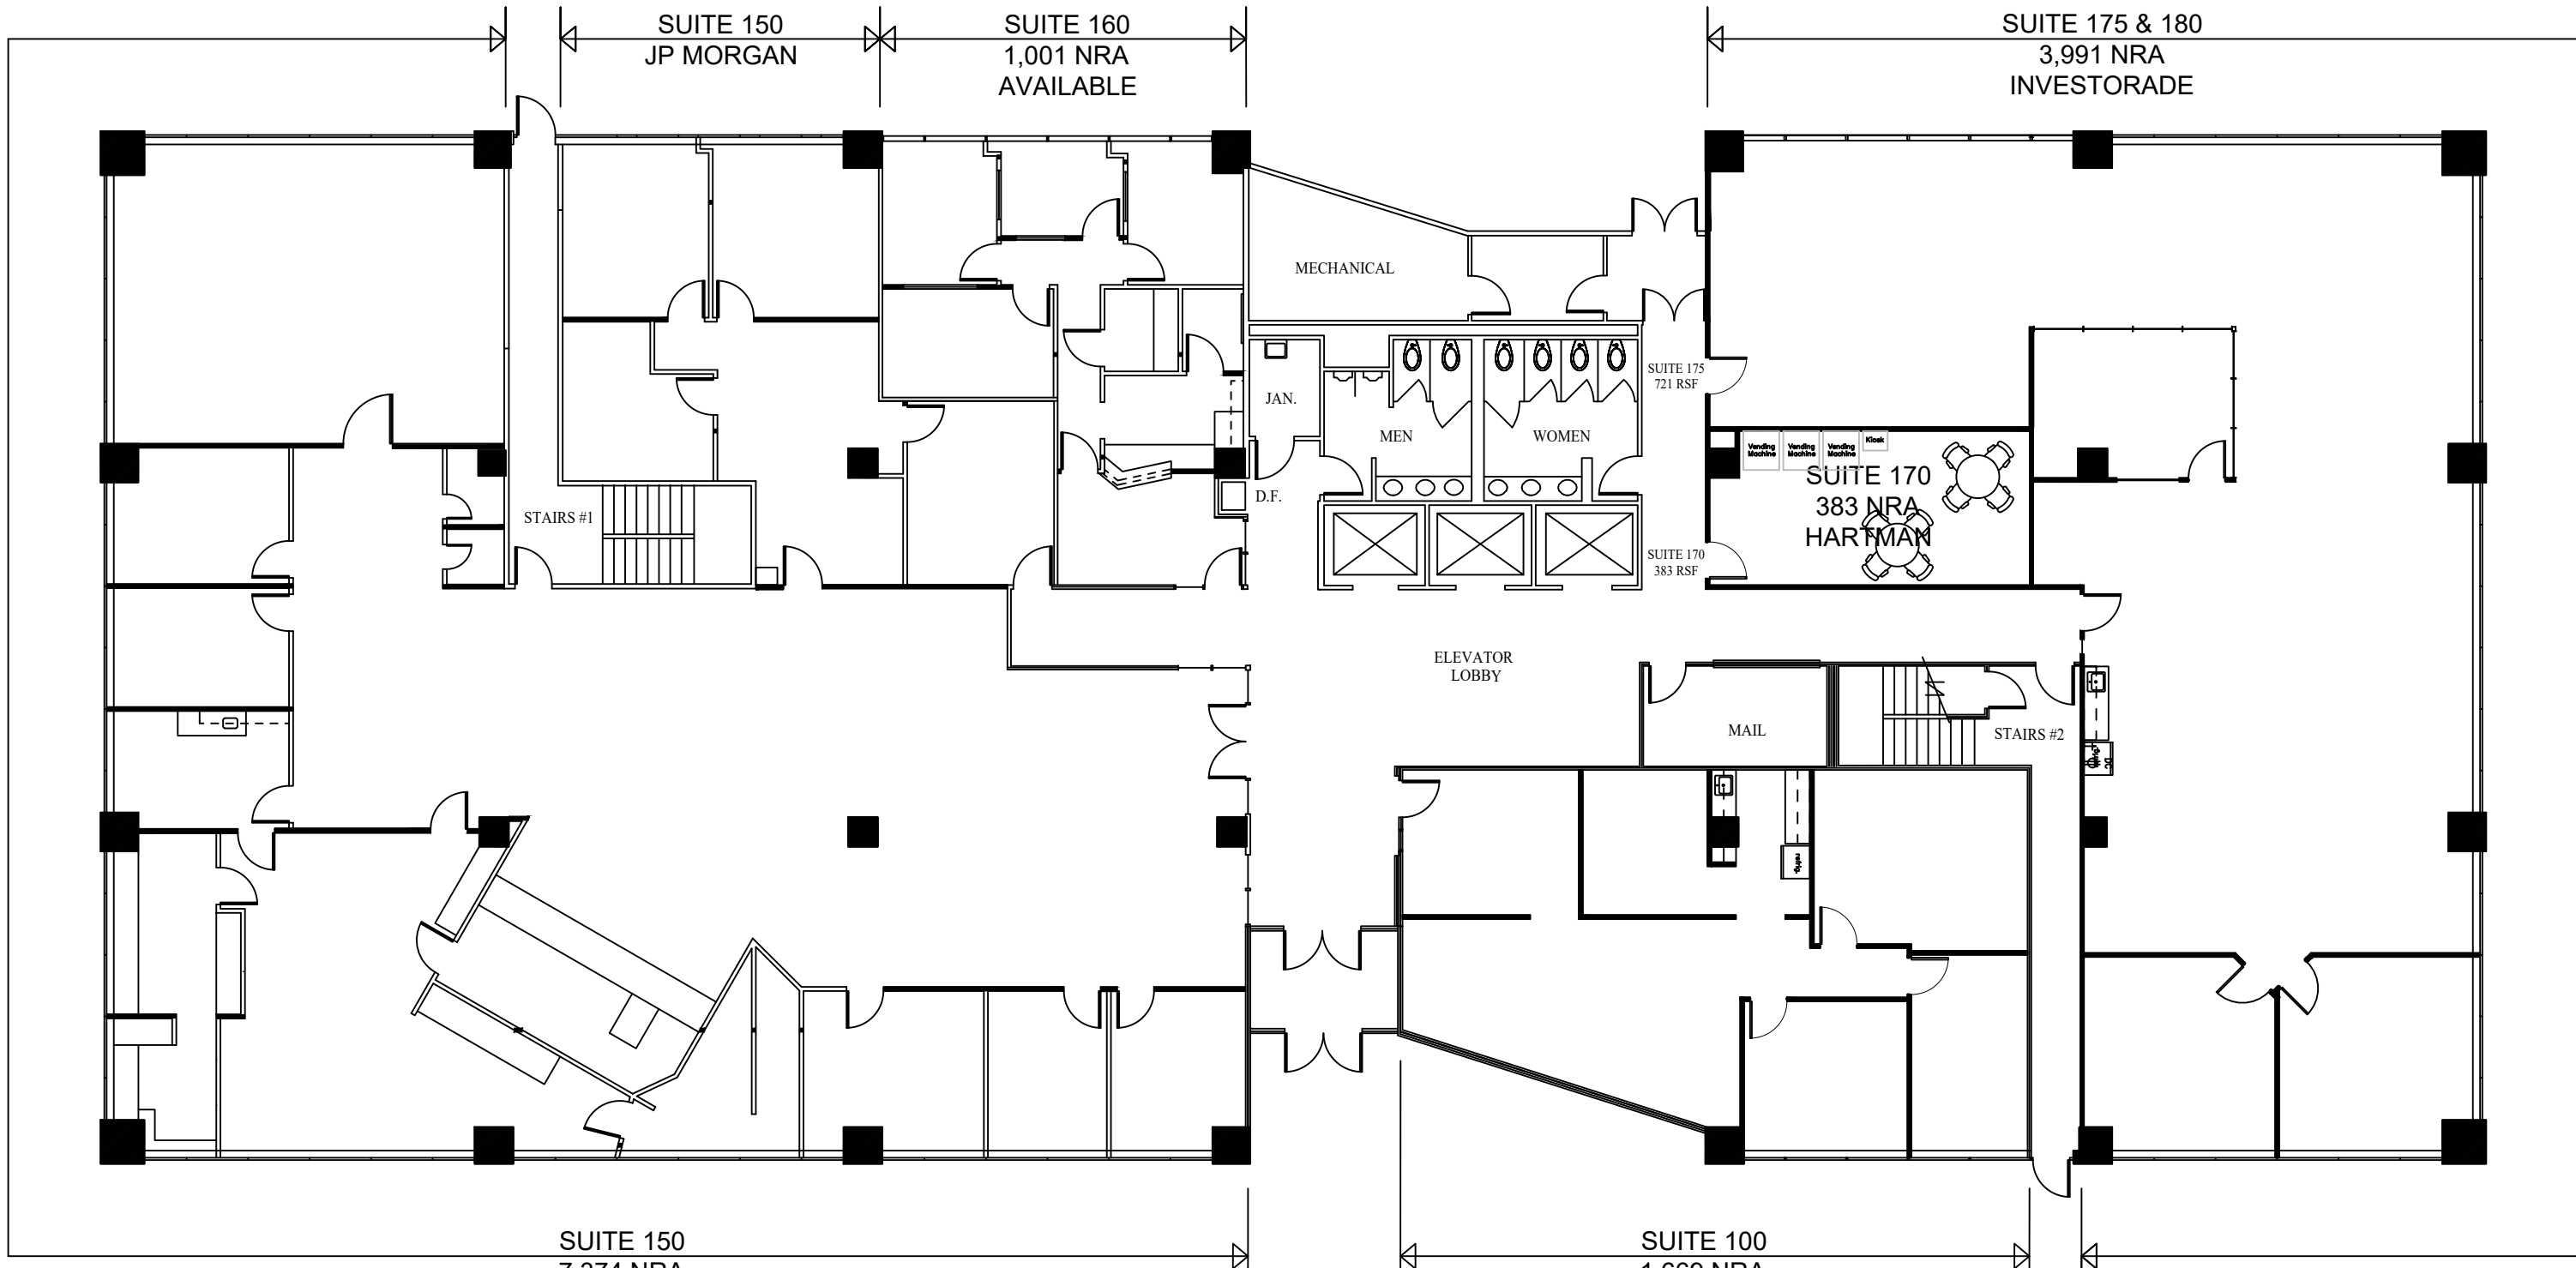

ISSUE DATES	
NO.	DATE
1	04-24-23

**PARKWAY PLAZA II**  
 14110 N. DALLAS PARKWAY  
 DALLAS, TX 75254  
 LEVEL 01

PROJECT:	906 - PARKWAY PLAZA I
PLOT SCALE:	N.T.S.
CHECKED BY:	AE
FILE NAME:	906 - PARKWAY PLAZA I

SHEET TITLE  
**EXISTING PLAN**

SHEET NUMBER  
**EX-1**

**LEVEL 01**  
**14,418 SQ.FT**  
**1 FLOOR PLAN**  
 SCALE: NONE

FLOOR PLANS MAY NOT BE TO SCALE AND MAY NOT REFLECT EXISTING CONDITIONS AND SHALL NOT BE RELIED UPON AS SUCH. THESE DRAWINGS ARE DESIGN INTENT AND ARE AN EXHIBIT TO THE LEASE.