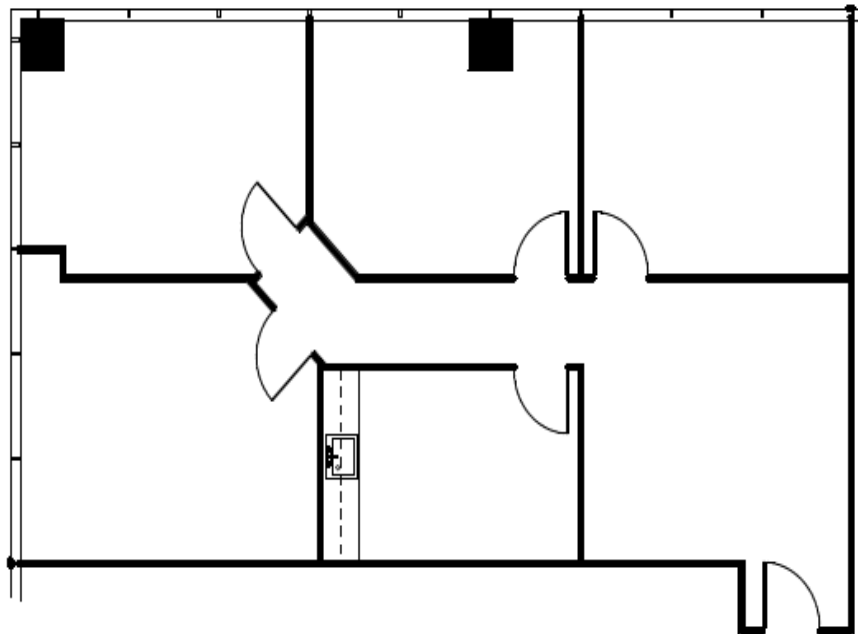

HARTMAN

Parkway Plaza I & II

14110 & 14114 N. Dallas Parkway

Suite 4114 - 315

Approximately 1,458 Rentable Square Feet

SPACE AVAILABLE

For more lease information contact us:

972-788-4988