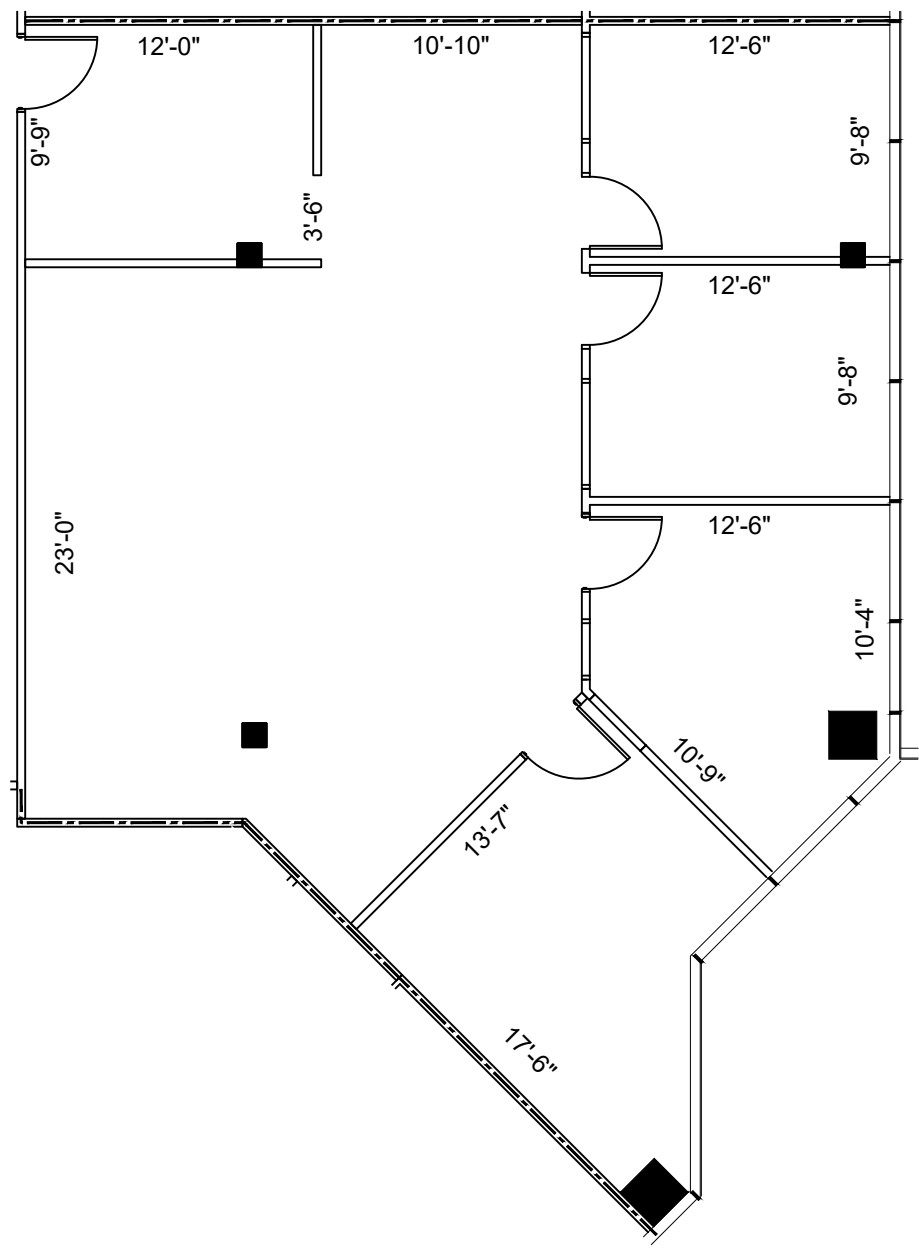

ISSUE DATES	
04-04-2023	ISSUE FOR REVIEW

GULF PLAZA
16010 BARKERS POINT, HOUSTON, TX 77079
SUITE 215

PROJECT:	907-GULF PLAZA
PLLOT SCALE:	1/8"=1'-0"
CHECKED BY:	WM
FILE NAME:	907-GULF PLAZA
SHEET TITLE:	EXISTING FLOOR PLAN
SHEET NUMBER:	EX-1

2nd FLOOR
KEY PLAN

1 FLOOR PLAN
SCALE: 1/8"=1'-0"

FLOOR PLANS MAY NOT BE TO SCALE AND MAY NOT REFLECT EXISTING CONDITIONS AND SHALL NOT BE RELIED UPON AS SUCH THESE DRAWINGS ARE DESIGN INTENT AND ARE AN EXHIBIT TO THE LEASE