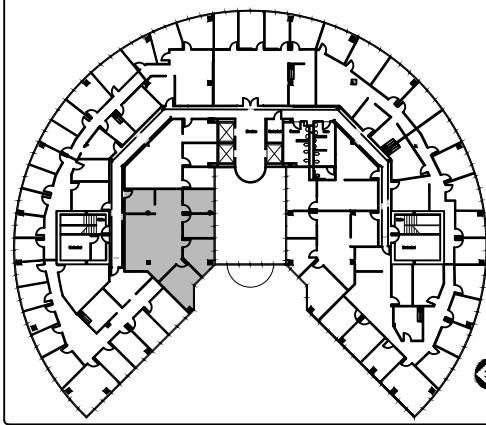

ISSUE DATES	
04-04-2023	ISSUE FOR REVIEW

GULF PLAZA
16010 BARKERS POINT, HOUSTON, TX 77079
SUITE 215

PROJECT:	907-GULF PLAZA
PLLOT SCALE:	1/8"=1'-0"
CHECKED BY:	WM
FILE NAME:	907-GULF PLAZA
SHEET TITLE:	EXISTING FLOOR PLAN
SHEET NUMBER:	EX-1

2nd FLOOR
KEY PLAN

1 FLOOR PLAN
SCALE: 1/8"=1'-0"

FLOOR PLANS MAY NOT BE TO SCALE AND MAY NOT REFLECT EXISTING CONDITIONS AND SHALL NOT BE RELIED UPON AS SUCH THESE DRAWINGS ARE DESIGN INTENT AND ARE AN EXHIBIT TO THE LEASE