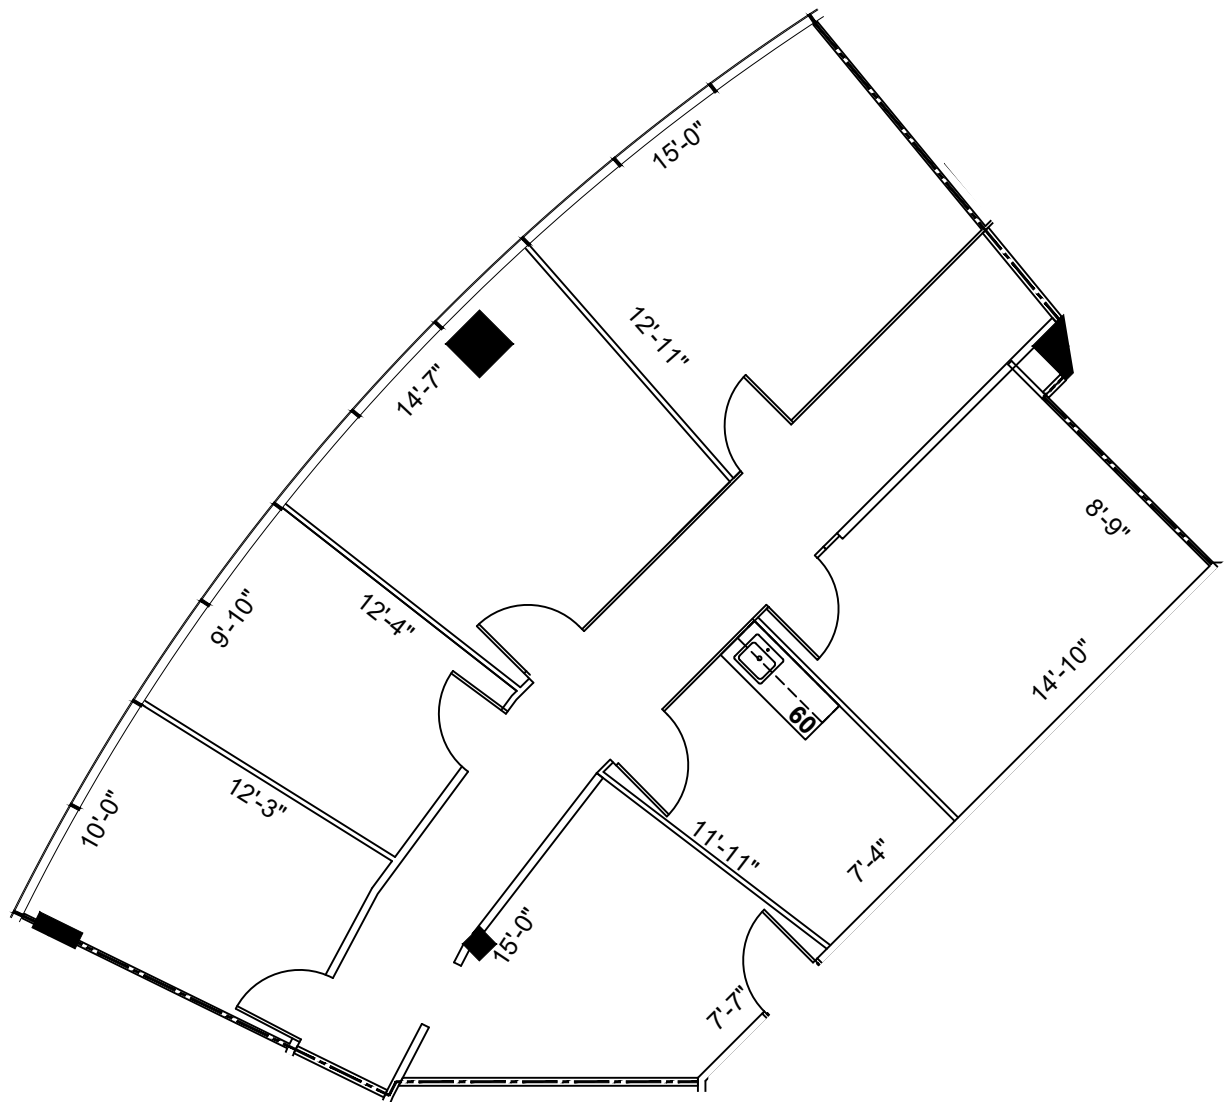

LEGEND			
EXISTING	NEW	LOW	DEMO
WALLS			
NEW/RELOCATED DOOR			

ISSUE DATES	
DATE	DESCRIPTION
04-04-2023	ISSUE FOR REVIEW

GULF PLAZA
16010 BARKERS POINT, HOUSTON, TX 77079
SUITE 230

SHEET TITLE
EXISTING PLAN

SHEET NUMBER
EX-1

2nd FLOOR
KEY PLAN

1 FLOOR PLAN
SCALE: 1/8"=1'-0"

FLOOR PLANS MAY NOT BE TO SCALE AND MAY NOT REFLECT EXISTING CONDITIONS AND SHALL NOT BE RELIED UPON AS SUCH THESE DRAWINGS ARE DESIGN INTENT AND ARE AN EXHIBIT TO THE LEASE