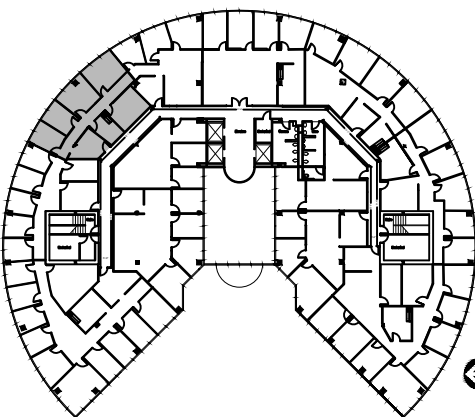

LEGEND			
EXISTING	NEW	LOW	DEMO
WALLS			
NEW/RELOCATED DOOR			

ISSUE DATES	
DATE	DESCRIPTION
04-04-2023	ISSUE FOR REVIEW

GULF PLAZA
16010 BARKERS POINT, HOUSTON, TX 77079
SUITE 230

SHEET TITLE
EXISTING PLAN

SHEET NUMBER
EX-1

2nd FLOOR
KEY PLAN

1 FLOOR PLAN
SCALE: 1/8"=1'-0"

FLOOR PLANS MAY NOT BE TO SCALE AND MAY NOT REFLECT EXISTING CONDITIONS AND SHALL NOT BE RELIED UPON AS SUCH THESE DRAWINGS ARE DESIGN INTENT AND ARE AN EXHIBIT TO THE LEASE