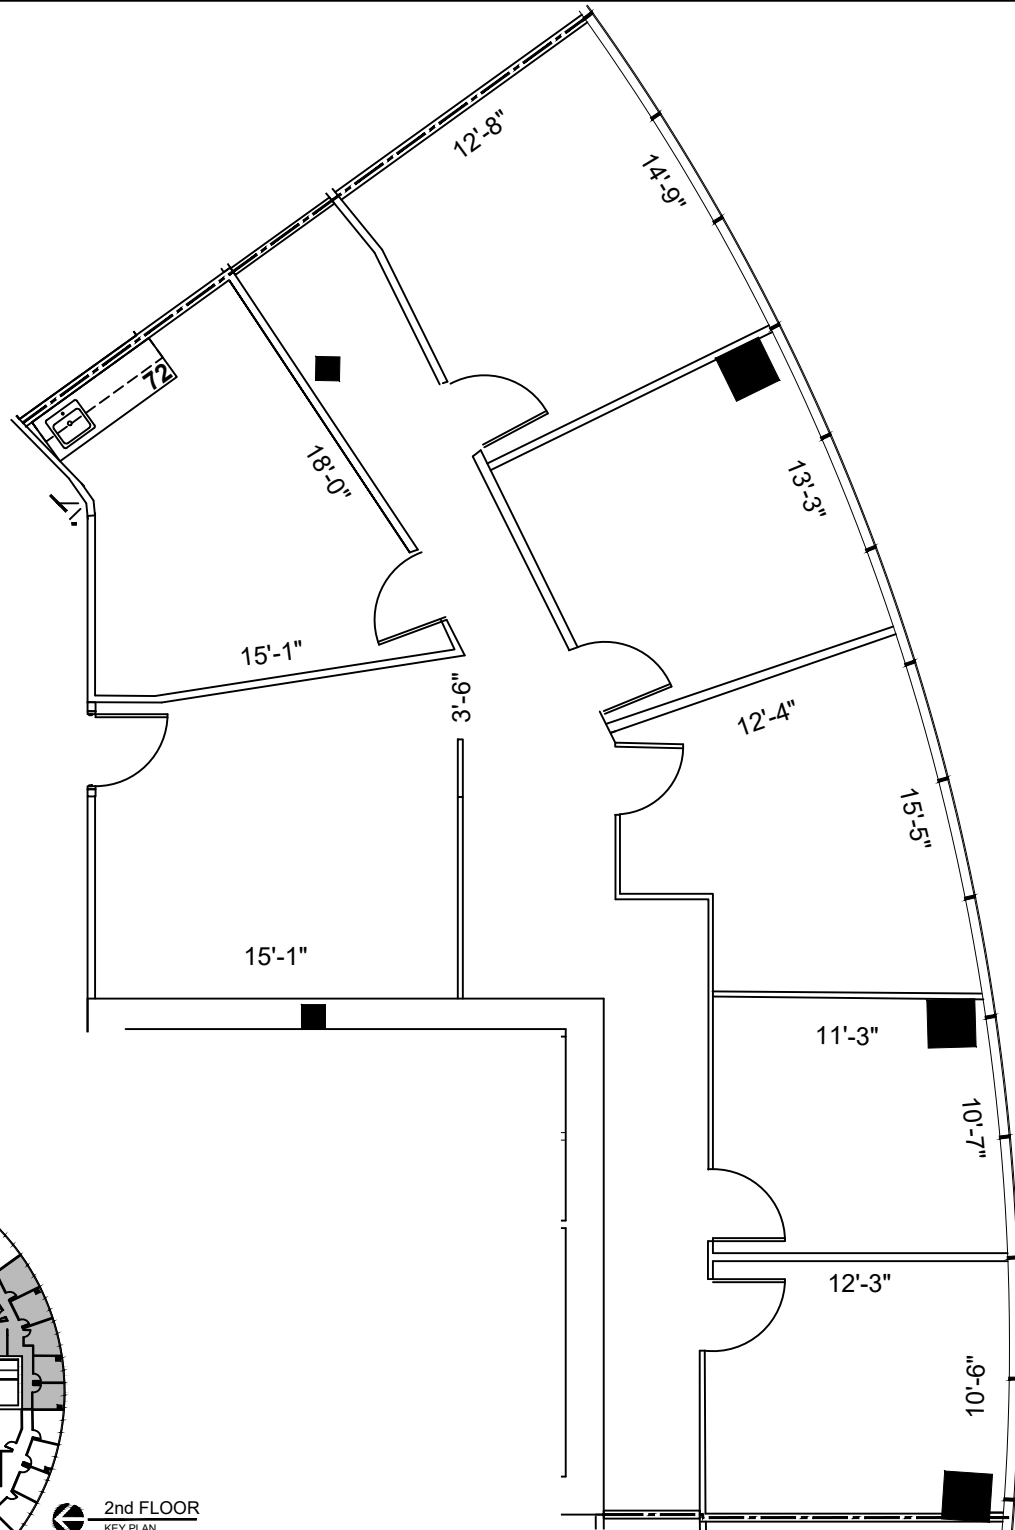

LEGEND			
EXISTING	NEW	LOW	DEMO
WALLS			
NEW/RELOCATED DOOR			

ISSUE DATES	
DATE	DESCRIPTION
04-04-2023	ISSUE FOR REVIEW

**GULF PLAZA**  
 16010 BARKERS POINT, HOUSTON, TX 77079  
 SUITE 260

PROJECT:	907-GULF PLAZA
PLOT SCALE:	1/8"=1'-0"
CHECKED BY:	WM
FILE NAME:	907-GULF PLAZA
SHEET TITLE	
EXISTING FLOOR PLAN	
SHEET NUMBER	
EX-1	

**2nd FLOOR**  
 KEY PLAN

**1 FLOOR PLAN**  
 SCALE: 1/8"=1'-0"

FLOOR PLANS MAY NOT BE TO SCALE AND MAY NOT REFLECT EXISTING CONDITIONS AND SHALL NOT BE RELIED UPON AS SUCH THESE DRAWINGS ARE DESIGN INTENT AND ARE AN EXHIBIT TO THE LEASE