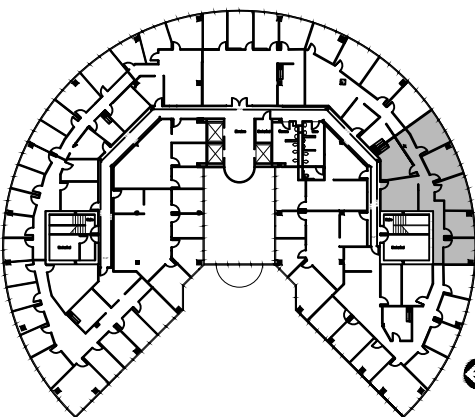

LEGEND			
EXISTING	NEW	LOW	DEMO
WALLS			
NEW/RELOCATED DOOR			

ISSUE DATES	
DATE	DESCRIPTION
04-04-2023	ISSUE FOR REVIEW

**GULF PLAZA**  
 16010 BARKERS POINT, HOUSTON, TX 77079  
 SUITE 260

PROJECT:	907-GULF PLAZA
PLOT SCALE:	1/8"=1'-0"
CHECKED BY:	WM
FILE NAME:	907-GULF PLAZA
SHEET TITLE	
EXISTING FLOOR PLAN	
SHEET NUMBER	
EX-1	

**2nd FLOOR**  
 KEY PLAN

**1 FLOOR PLAN**  
 SCALE: 1/8"=1'-0"

FLOOR PLANS MAY NOT BE TO SCALE AND MAY NOT REFLECT EXISTING CONDITIONS AND SHALL NOT BE RELIED UPON AS SUCH THESE DRAWINGS ARE DESIGN INTENT AND ARE AN EXHIBIT TO THE LEASE