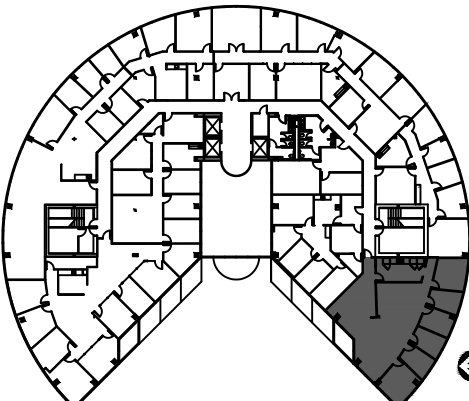

LEGEND			
EXISTING	NEW	LOW	DEMO
WALLS			
NEW/RELOCATED DOOR			

ISSUE DATES

DATE	ISSUE
06-28-2021	ISSUE REVIEW

GULF PLAZA
16010 BARKERS POINT, HOUSTON, TX 77079
SUITE 570

SHEET TITLE
EXISTING PLAN

SHEET NUMBER
EX-1

5th FLOOR
KEY PLAN

1 SUITE 570
2,574 NRA
FLOOR PLAN
SCALE: 3/32"=1'-0"

FLOOR PLANS MAY NOT BE TO SCALE AND MAY NOT REFLECT EXISTING CONDITIONS AND SHALL NOT BE RELIED UPON AS SUCH THESE DRAWINGS ARE DESIGN INTENT AND ARE AN EXHIBIT TO THE LEASE