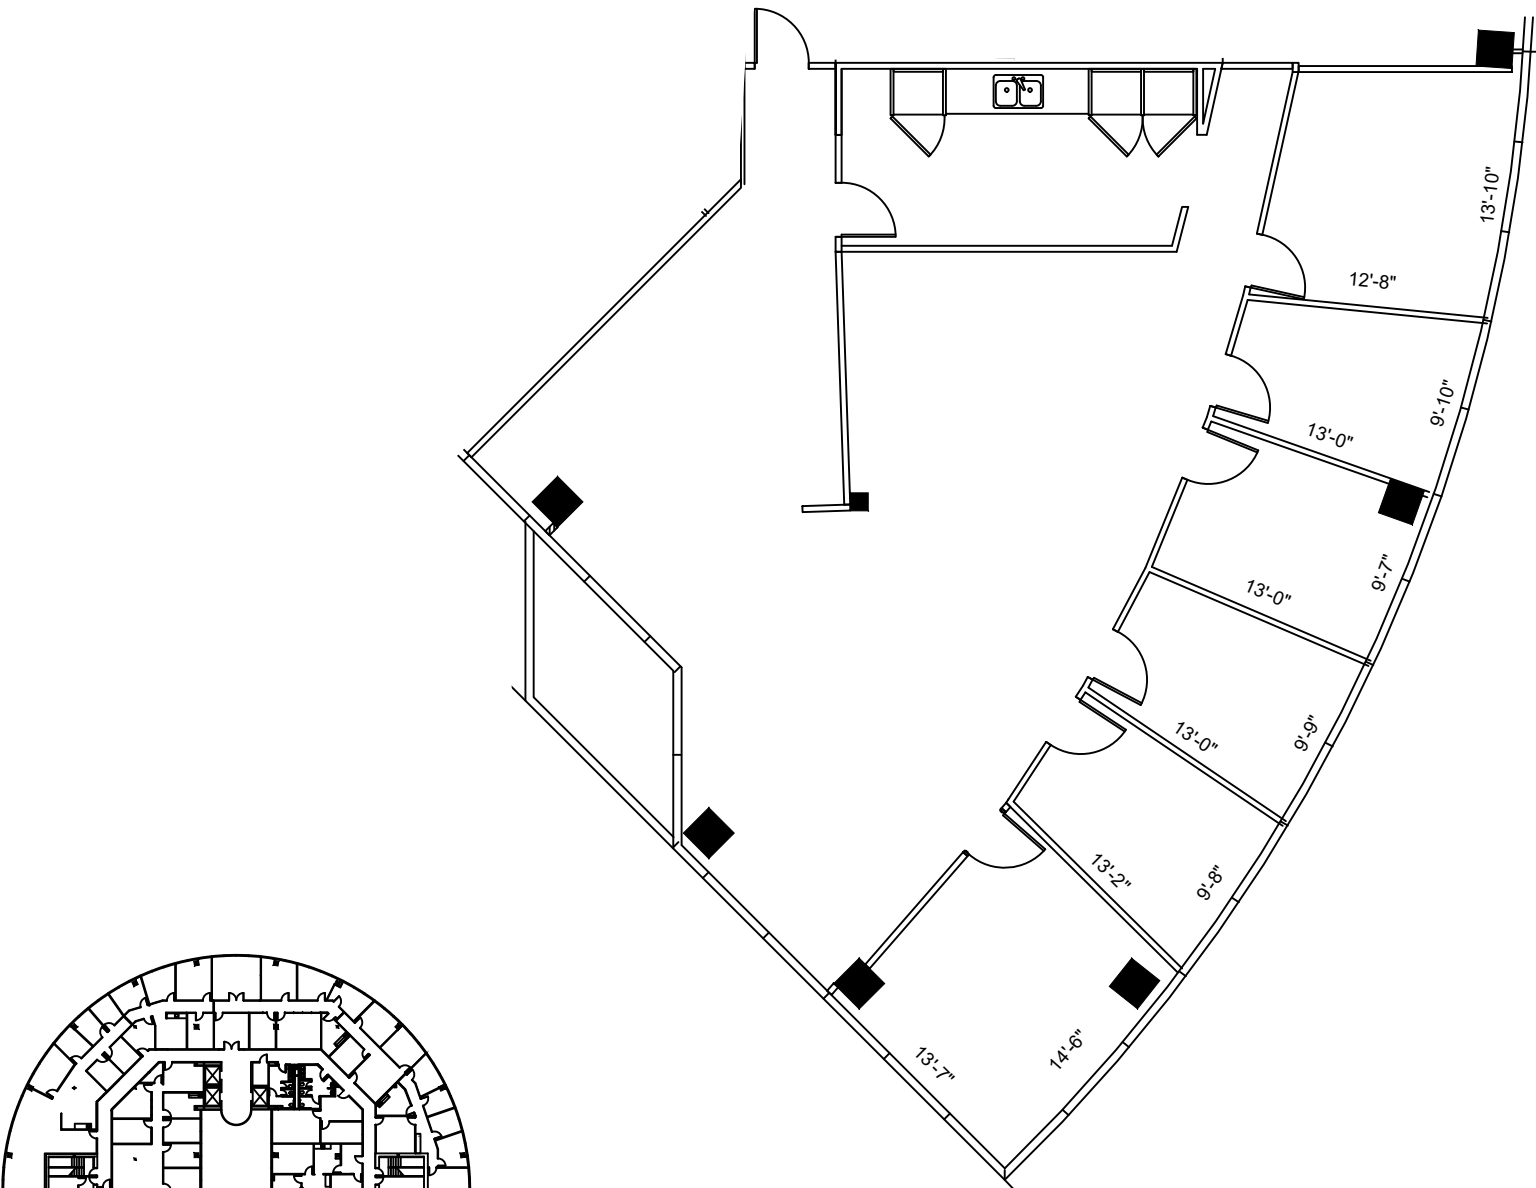

LEGEND			
EXISTING	NEW	LOW	DEMO
WALLS			
NEW/RELOCATED DOOR			

ISSUE DATES

DATE	ISSUE
06-28-2021	ISSUE REVIEW

GULF PLAZA
16010 BARKERS POINT, HOUSTON, TX 77079
SUITE 570

SHEET TITLE
EXISTING PLAN

SHEET NUMBER
EX-1

5th FLOOR
KEY PLAN

1 SUITE 570
2,574 NRA
FLOOR PLAN
SCALE: 3/32"=1'-0"

FLOOR PLANS MAY NOT BE TO SCALE AND MAY NOT REFLECT EXISTING CONDITIONS AND SHALL NOT BE RELIED UPON AS SUCH THESE DRAWINGS ARE DESIGN INTENT AND ARE AN EXHIBIT TO THE LEASE