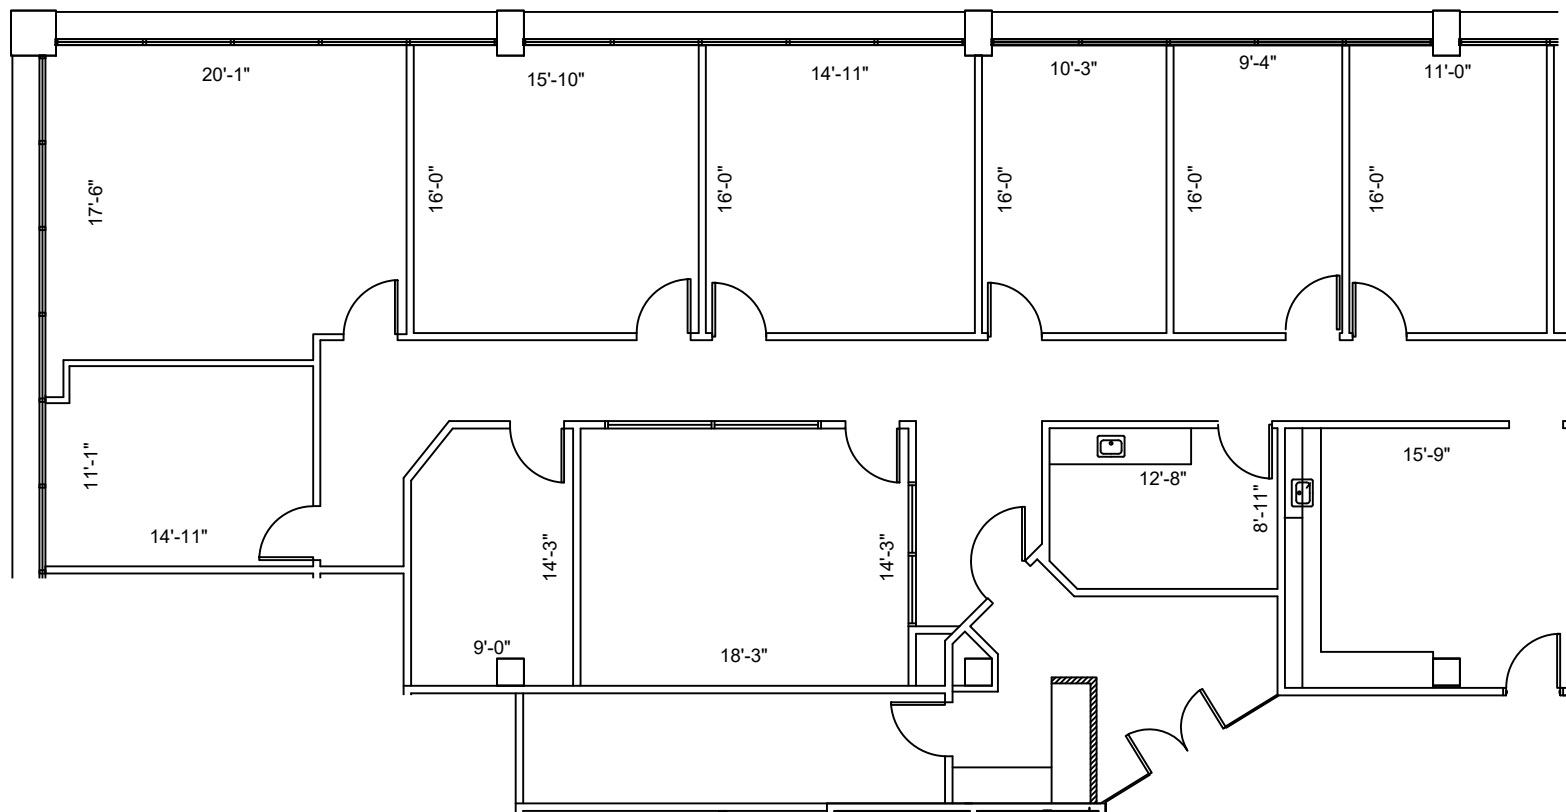

LEGEND	
EXISTING WALLS	NEW WALLS
EXISTING DOORS	NEW DOORS
EXISTING LOW DEMO	NEW LOW DEMO
NEW WIRELOCATED DOOR	N/A

ISSUE DATES

DATE	ISSUE
04-04-2023	ISSUE FOR REVIEW

2nd FLOOR
KEY PLAN

SUITE N-200
3,646 NRA

1 FLOOR PLAN
SCALE: 3/32"=1'-0"

909-ENERGY PLAZA II
8620 NORTH NEW BRAUNFELS
SAN ANTONIO, TX 78217
SUITE 200

SHEET TITLE:
EXISTING PLAN

SHEET NUMBER:
EX-1