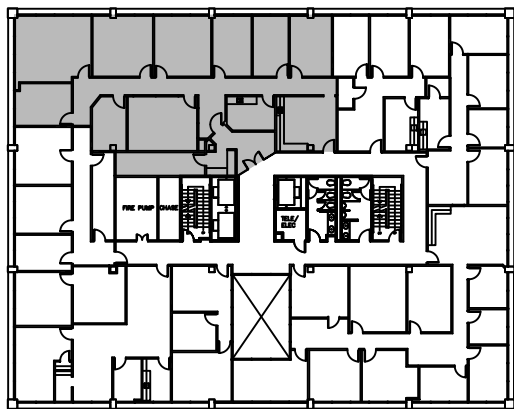

LEGEND	
EXISTING WALLS	NEW WALLS
EXISTING DOORS	NEW DOORS
EXISTING LOW DEMO	NEW LOW DEMO
NEW WIRELOCATED DOOR	N/A

ISSUE DATES

DATE	ISSUE
04-04-2023	ISSUE FOR REVIEW

2nd FLOOR
KEY PLAN

SUITE N-200
3,646 NRA

1 FLOOR PLAN
SCALE: 3/32"=1'-0"

909-ENERGY PLAZA II
8620 NORTH NEW BRAUNFELS
SAN ANTONIO, TX 78217
SUITE 200

SHEET TITLE:
EXISTING PLAN

SHEET NUMBER:
EX-1