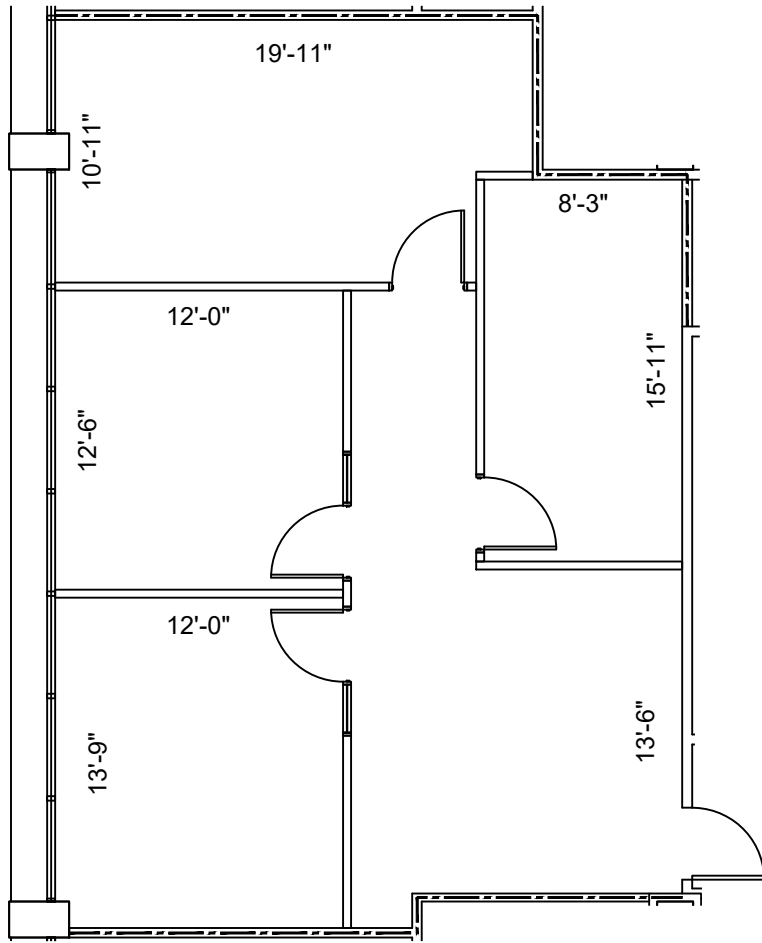

LEGEND

ISSUE DATES

03-15-2023	ISSUE
	REVIEW

ENERGY NORTH
8620 NORTH NEW BRAUNFELS
SAN ANTONIO, TX 78217
SUITE 205

SHEET TITLE
EXISTING
PLAN

SHEET NUMBER
EX-1

2ND FLOOR
KEY PLAN

1 SUITE N-212
1,105 NRA
FLOOR PLAN
SCALE: 1/8"=1'-0"