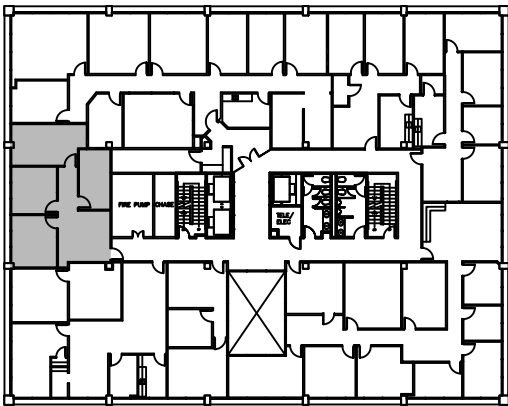

LEGEND

ISSUE DATES

03-15-2023	ISSUE
	REVIEW

ENERGY NORTH
8620 NORTH NEW BRAUNFELS
SAN ANTONIO, TX 78217
SUITE 205

SHEET TITLE
EXISTING
PLAN

SHEET NUMBER
EX-1

2ND FLOOR
KEY PLAN

1 SUITE N-212
1,105 NRA
FLOOR PLAN
SCALE: 1/8"=1'-0"