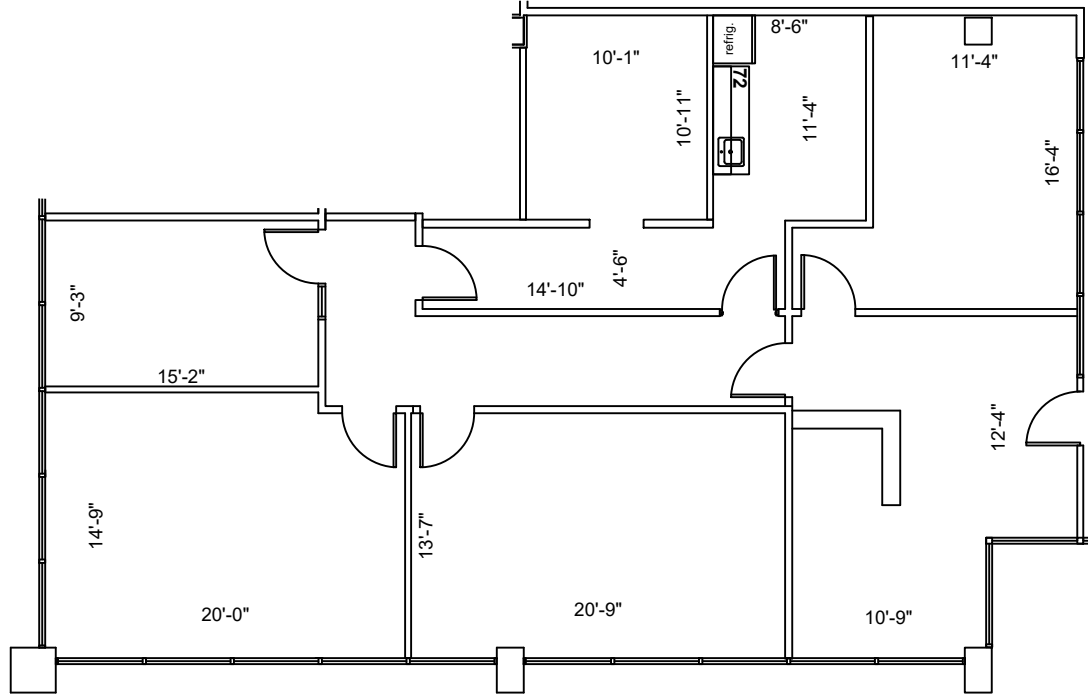

LEGEND

EXISTING WALLS	NEW WALLS	NEW RELOCATED DOOR	LOW DEMO	DEMOS

ISSUE DATES

DATE	DESCRIPTION
03-14-2023	ISSUE FOR REVIEW

909-ENERGY PLAZA II
8620 NORTH NEW BRAUNFELS
SAN ANTONIO, TX 78217
SUITE N-101

SHEET TITLE
EXISTING PLAN

SHEET NUMBER
EX-1

1st FLOOR
KEY PLAN

SUITE N-101 1,978 NRA

1 FLOOR PLAN
SCALE: 3/32"=1'-0"