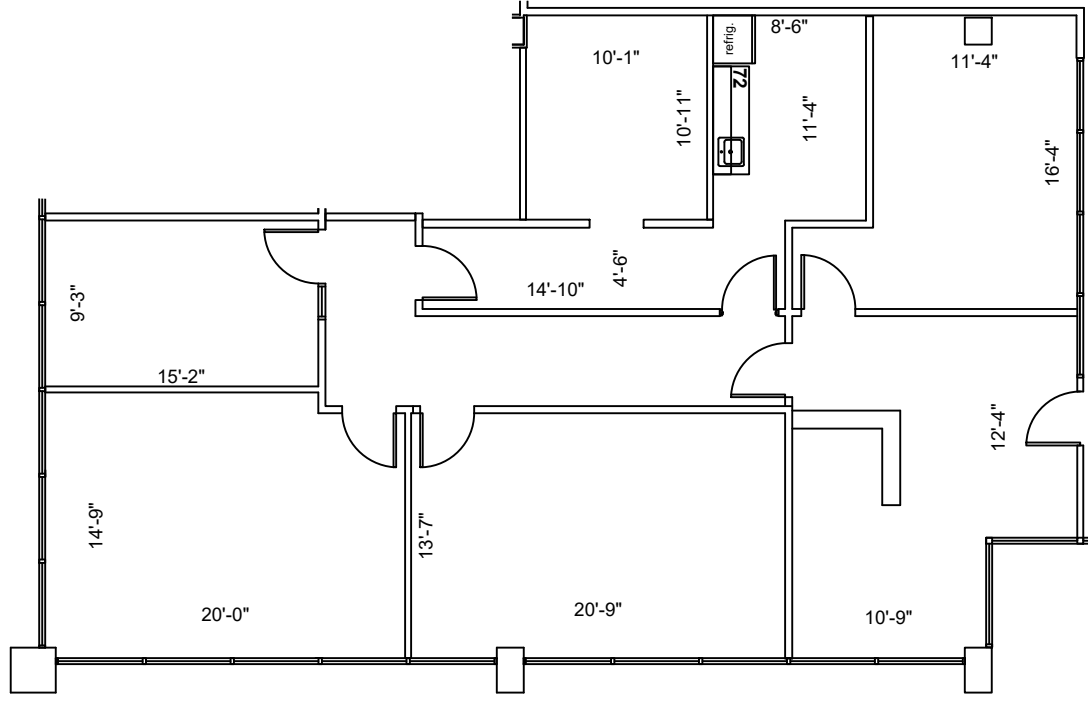

LEGEND			
EXISTING WALLS	NEW WALLS	LOW DEMO WALLS	DEMOS
EXISTING DOORS	NEW DOORS	RELOCATED DOORS	NEW WIRE

ISSUE DATES	
06-28-2023	ISSUE FOR REVIEW

909-ENERGY PLAZA II
8620 NORTH NEW BRAUNFELS
SAN ANTONIO, TX 78217
SUITE N-101

PROJECT:	909-ENERGY PLAZA II
PLAT/SUB:	3/32"-1'-0" / 6.5 X 11
CHECKED BY:	WM
FILE NAME:	909-ENERGY PLAZA II
SHEET TITLE:	EXISTING PLAN
SHEET NUMBER:	EX-1

1st FLOOR
KEY PLAN

SUITE N-101
1,978 NRA

1 FLOOR PLAN
SCALE: 3/32"=1'-0"