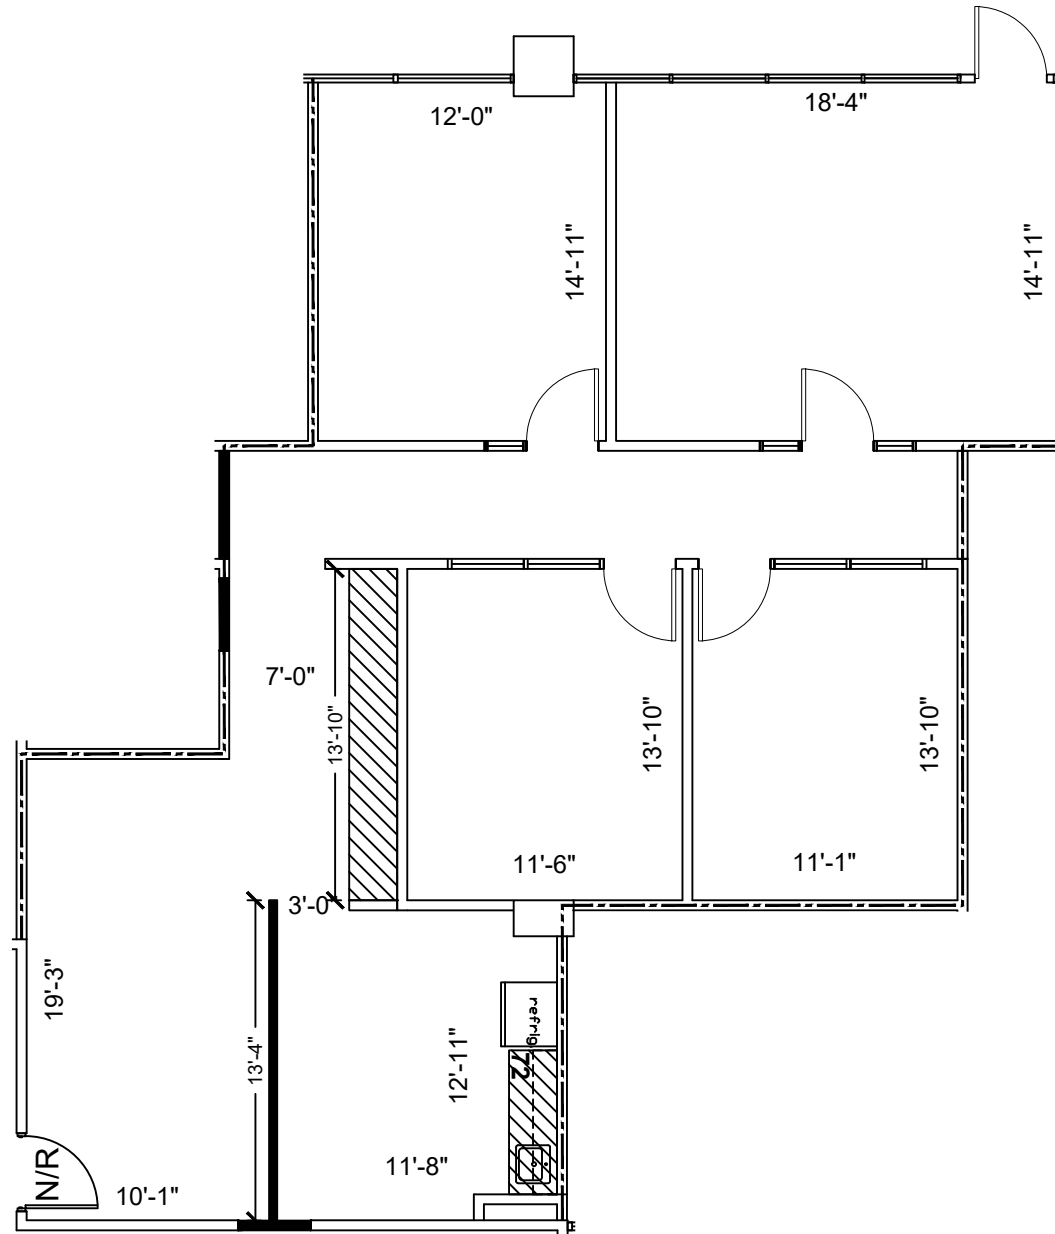

SUITE N-104 1,620 NRA

1 FLOOR PLAN
SCALE: 1/8"=1'-0"