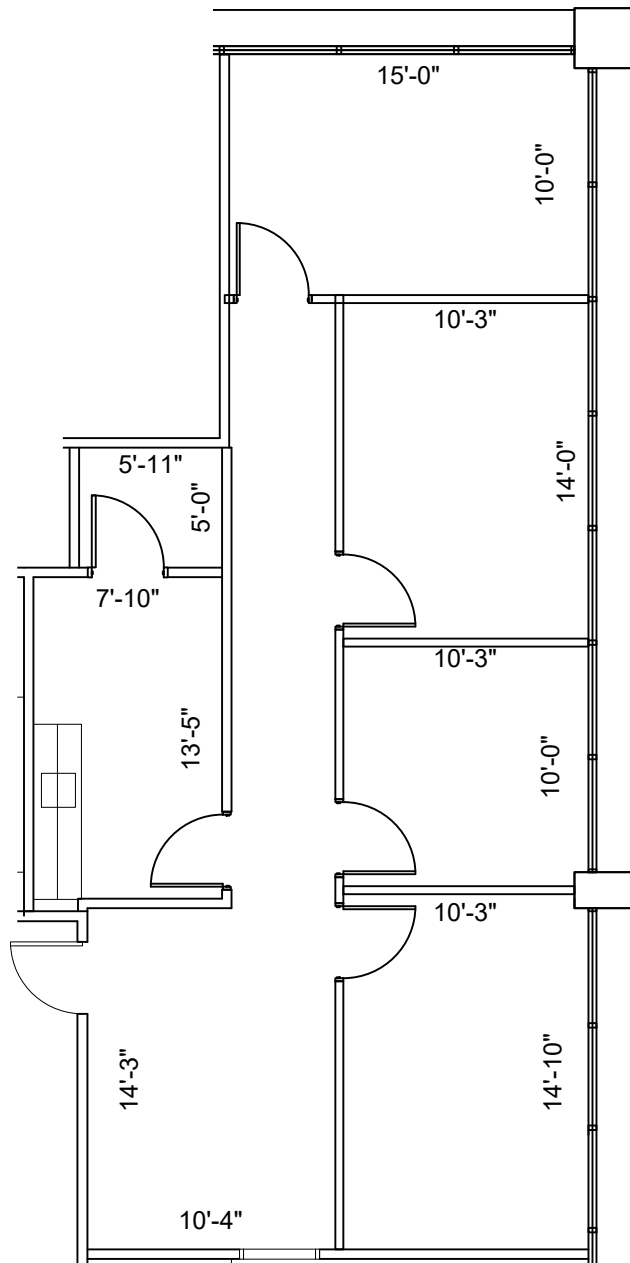

SUITE N-205
1,160 NRA

1 FLOOR PLAN
SCALE: 1/8"=1'-0"