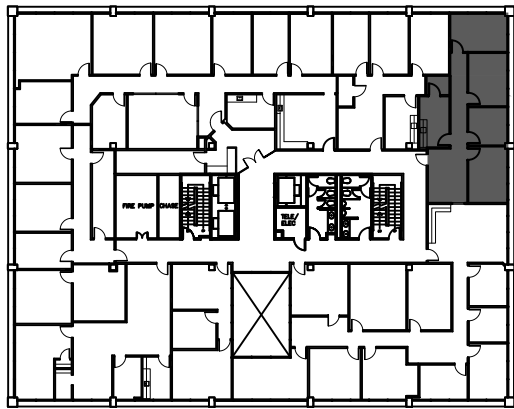

LEGEND

ISSUE DATES

1	11-12-2021	ISSUE
		REVIEW

909-ENERGY PLAZA II
8620 NORTH NEW BRAUNFELS
SAN ANTONIO, TX 78217
SUITE 205

SHEET TITLE
EXISTING
FLOOR PLAN

SHEET NUMBER
EX-1

2nd FLOOR
KEY PLAN