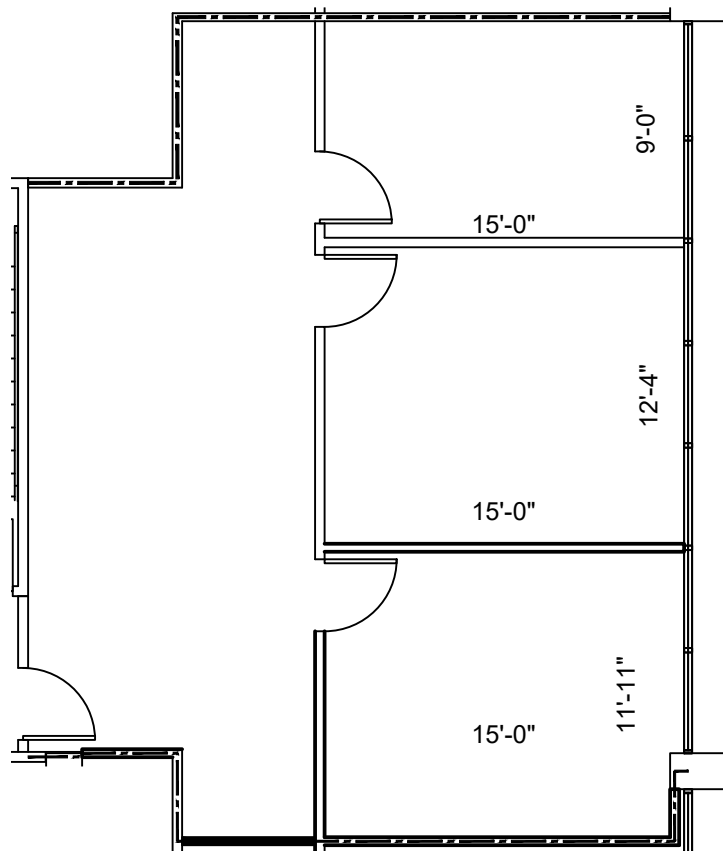

LEGEND			
EXISTING	NEW	LOW	DEMO
WALLS			
NEW/RELOCATED DOOR			

ISSUE DATES	
1	02-01-2022
2	02-02-2022
3	02-24-2022
4	03-09-2022
5	03-25-2022

909-ENERGY PLAZA II
8610 NORTH NEW BRAUNFELS
SAN ANTONIO, TX 78217
SUITE N-320

SHEET TITLE
SCHEMATIC DESIGN

SHEET NUMBER
SD-1

3rd FLOOR
KEY PLAN

SUITE N-320 1,036 NRA

1 FLOOR PLAN
SCALE: 1/8"=1'-0"